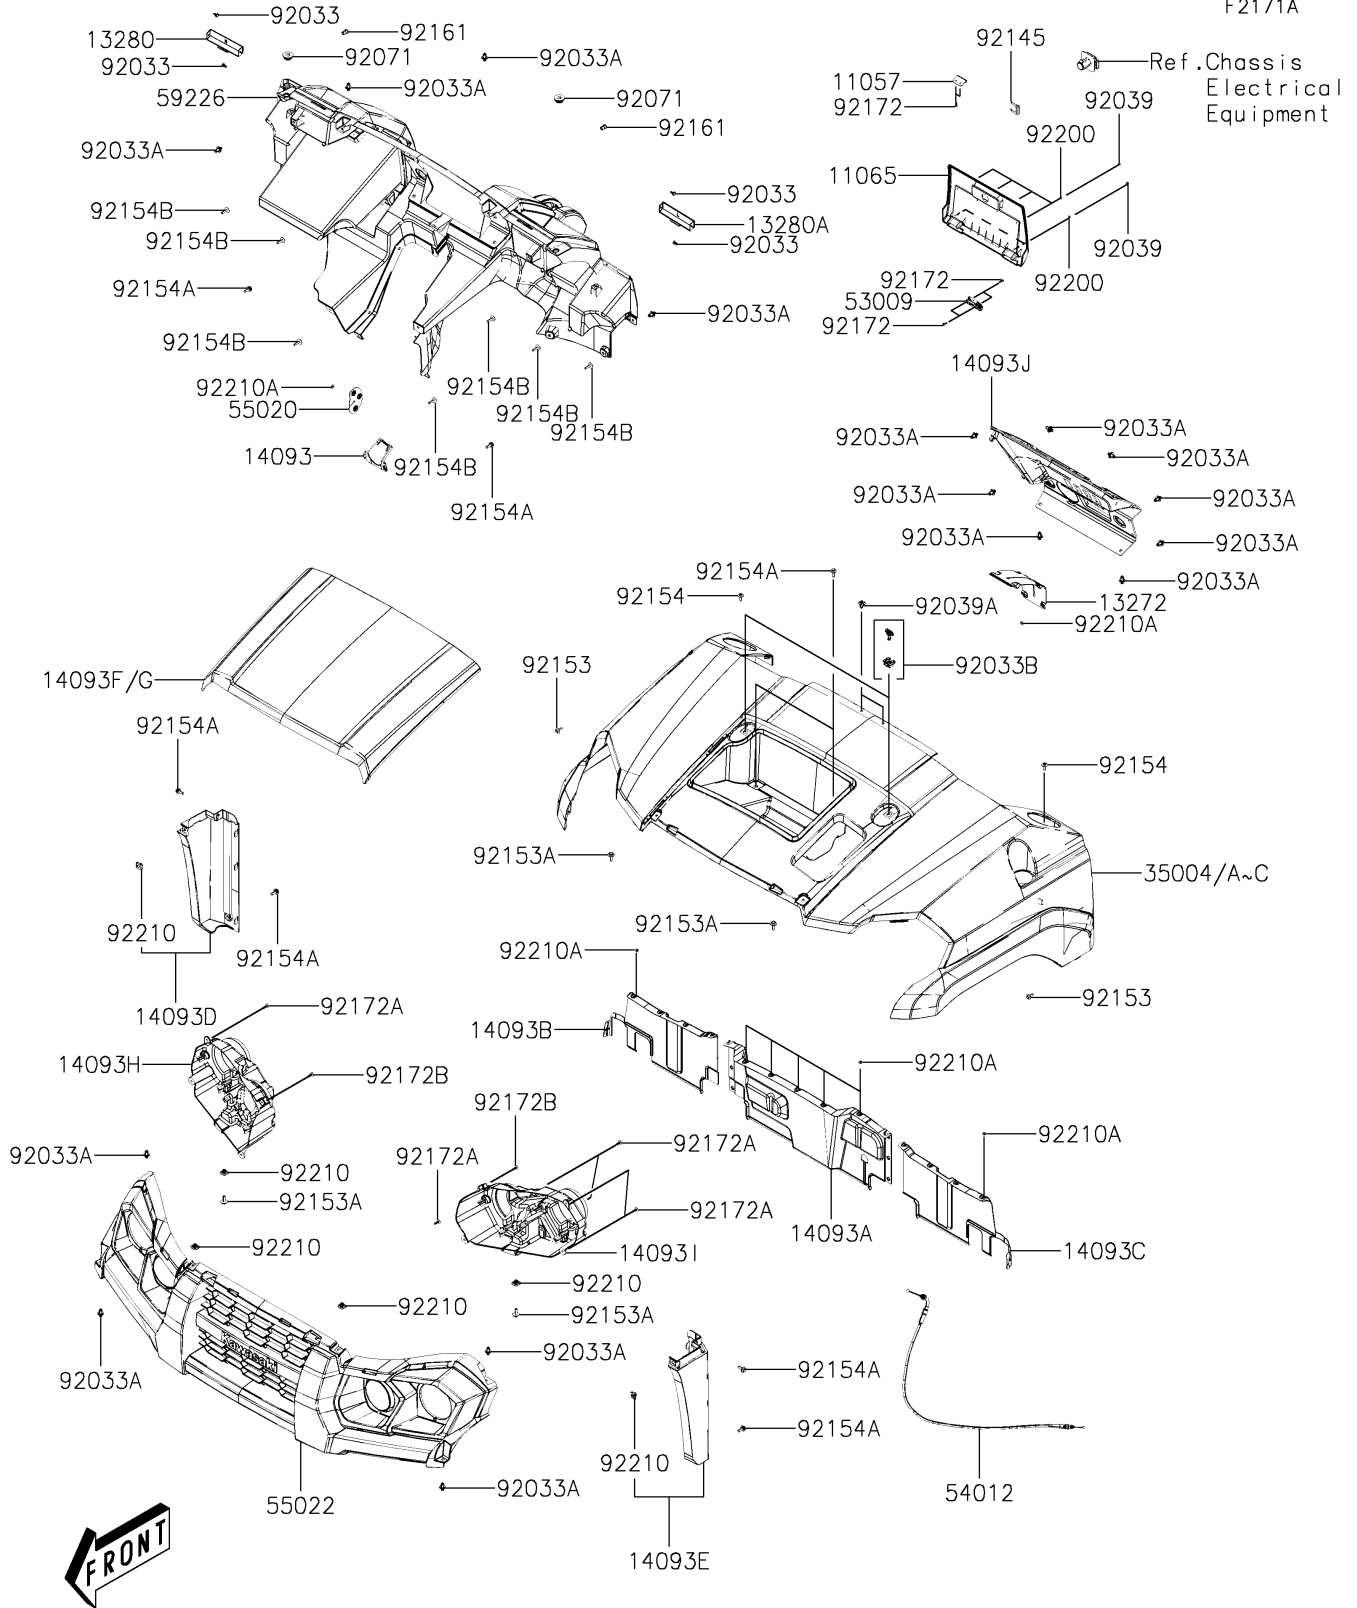

2020 MULE PRO-MX™ EPS

PARTS DIAGRAM Front Fender(s)(BLF)

F2171A

2020 MULE PRO-MX™ EPS

PARTS LIST

Front Fender(s)(BLF)

ITEM NAME

PART NUMBER

QUANTITY
