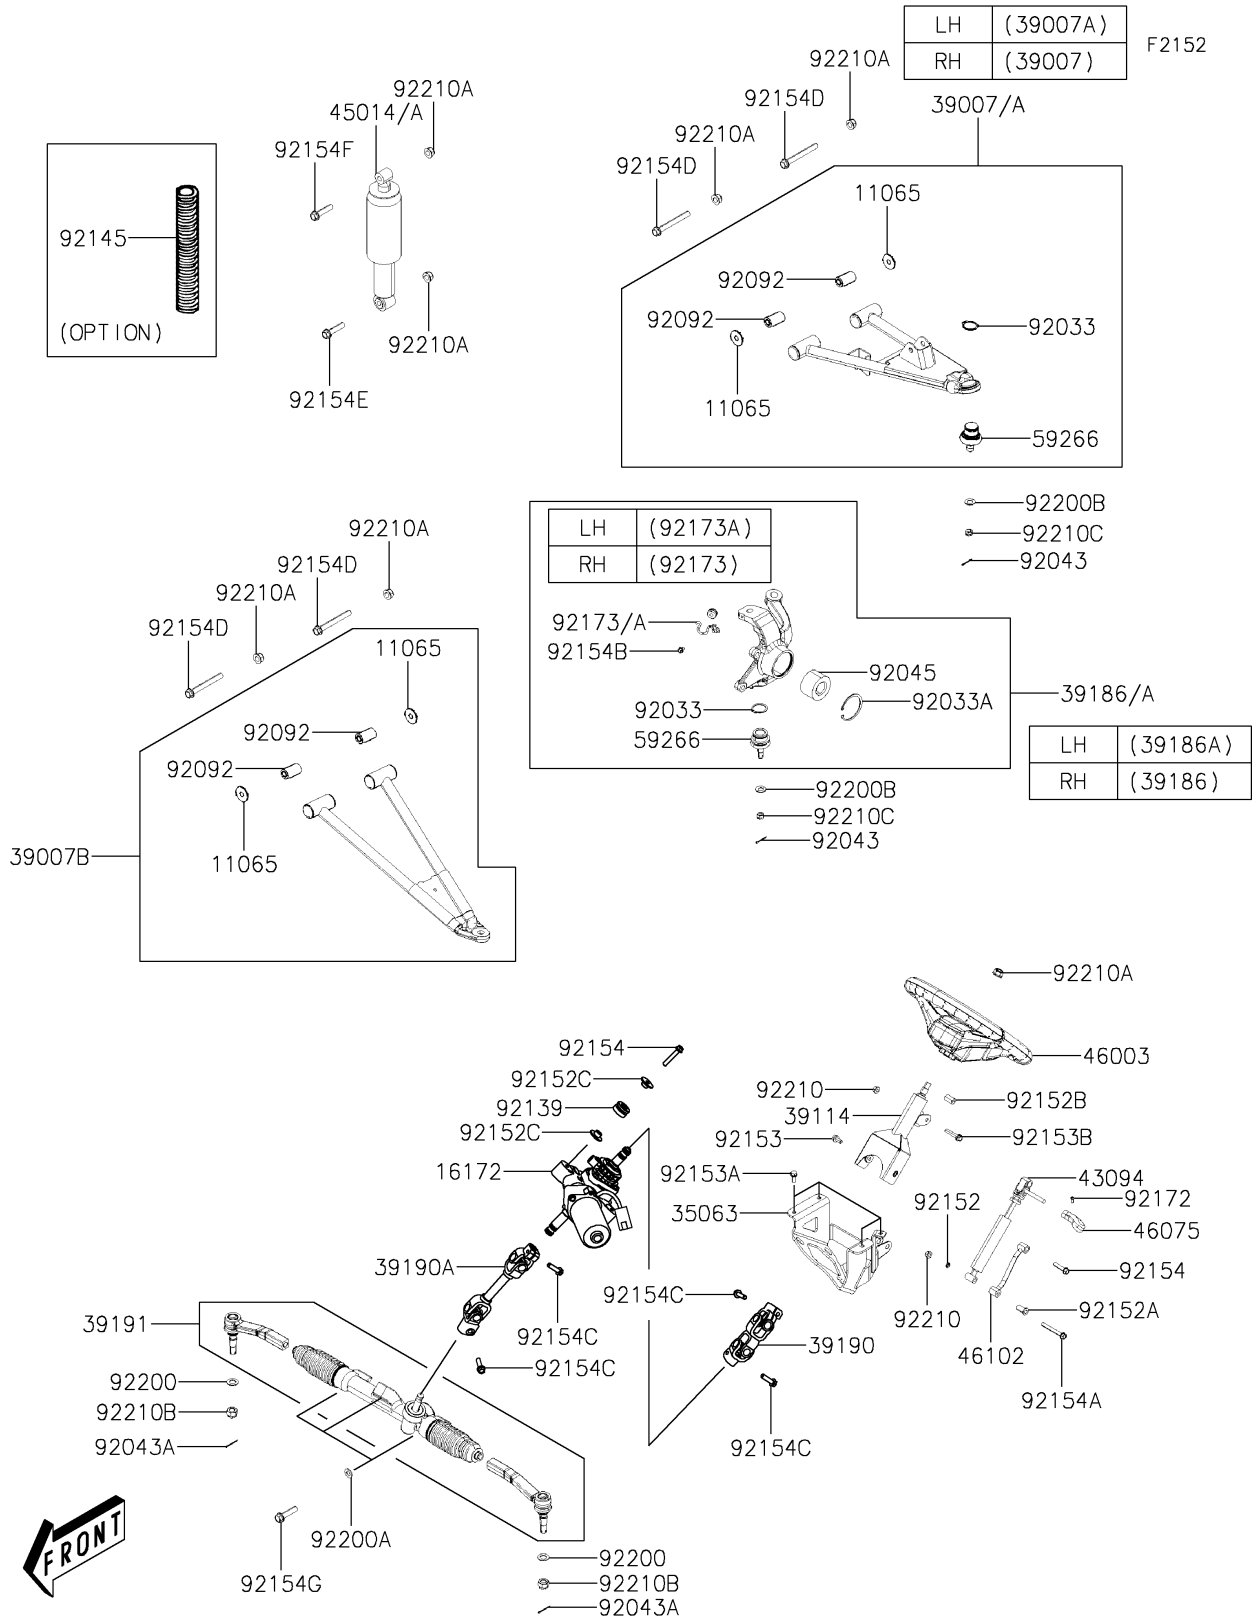

2020 MULE PRO-MX™ EPS

PARTS DIAGRAM

Front Suspension

2020 MULE PRO-MX™ EPS

PARTS LIST

Front Suspension

ITEM NAME

PART NUMBER

QUANTITY
