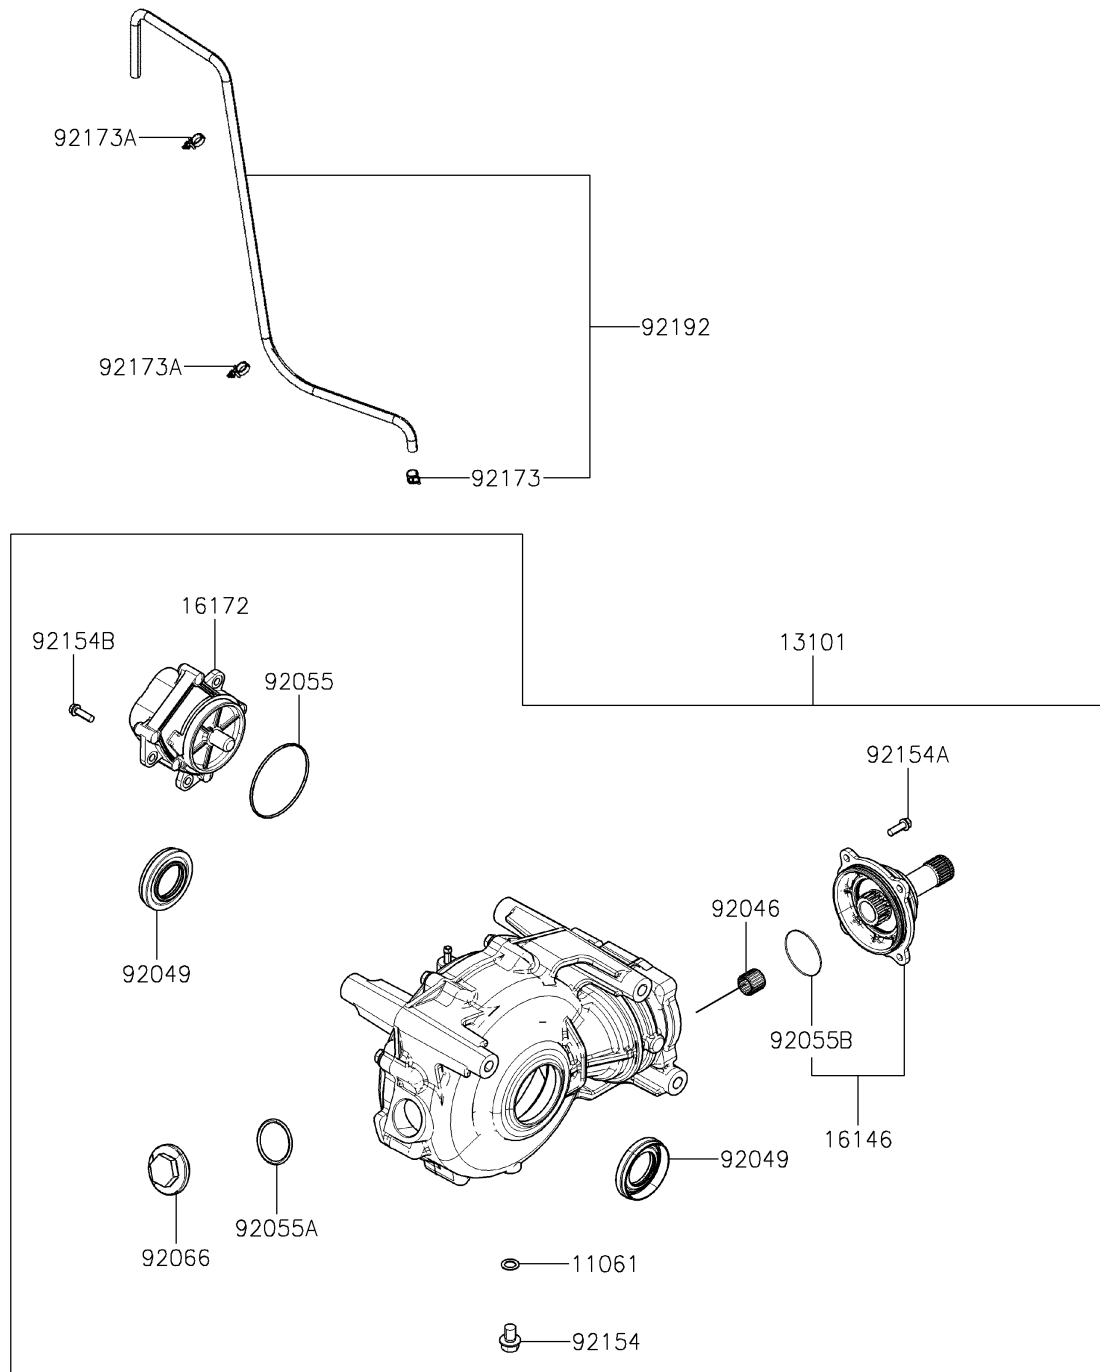

2020 MULE PRO-MX™ EPS

PARTS DIAGRAM

Drive Shaft-Front

E3136

2020 MULE PRO-MX™ EPS

PARTS LIST

Drive Shaft-Front

ITEM NAME

PART NUMBER

QUANTITY
