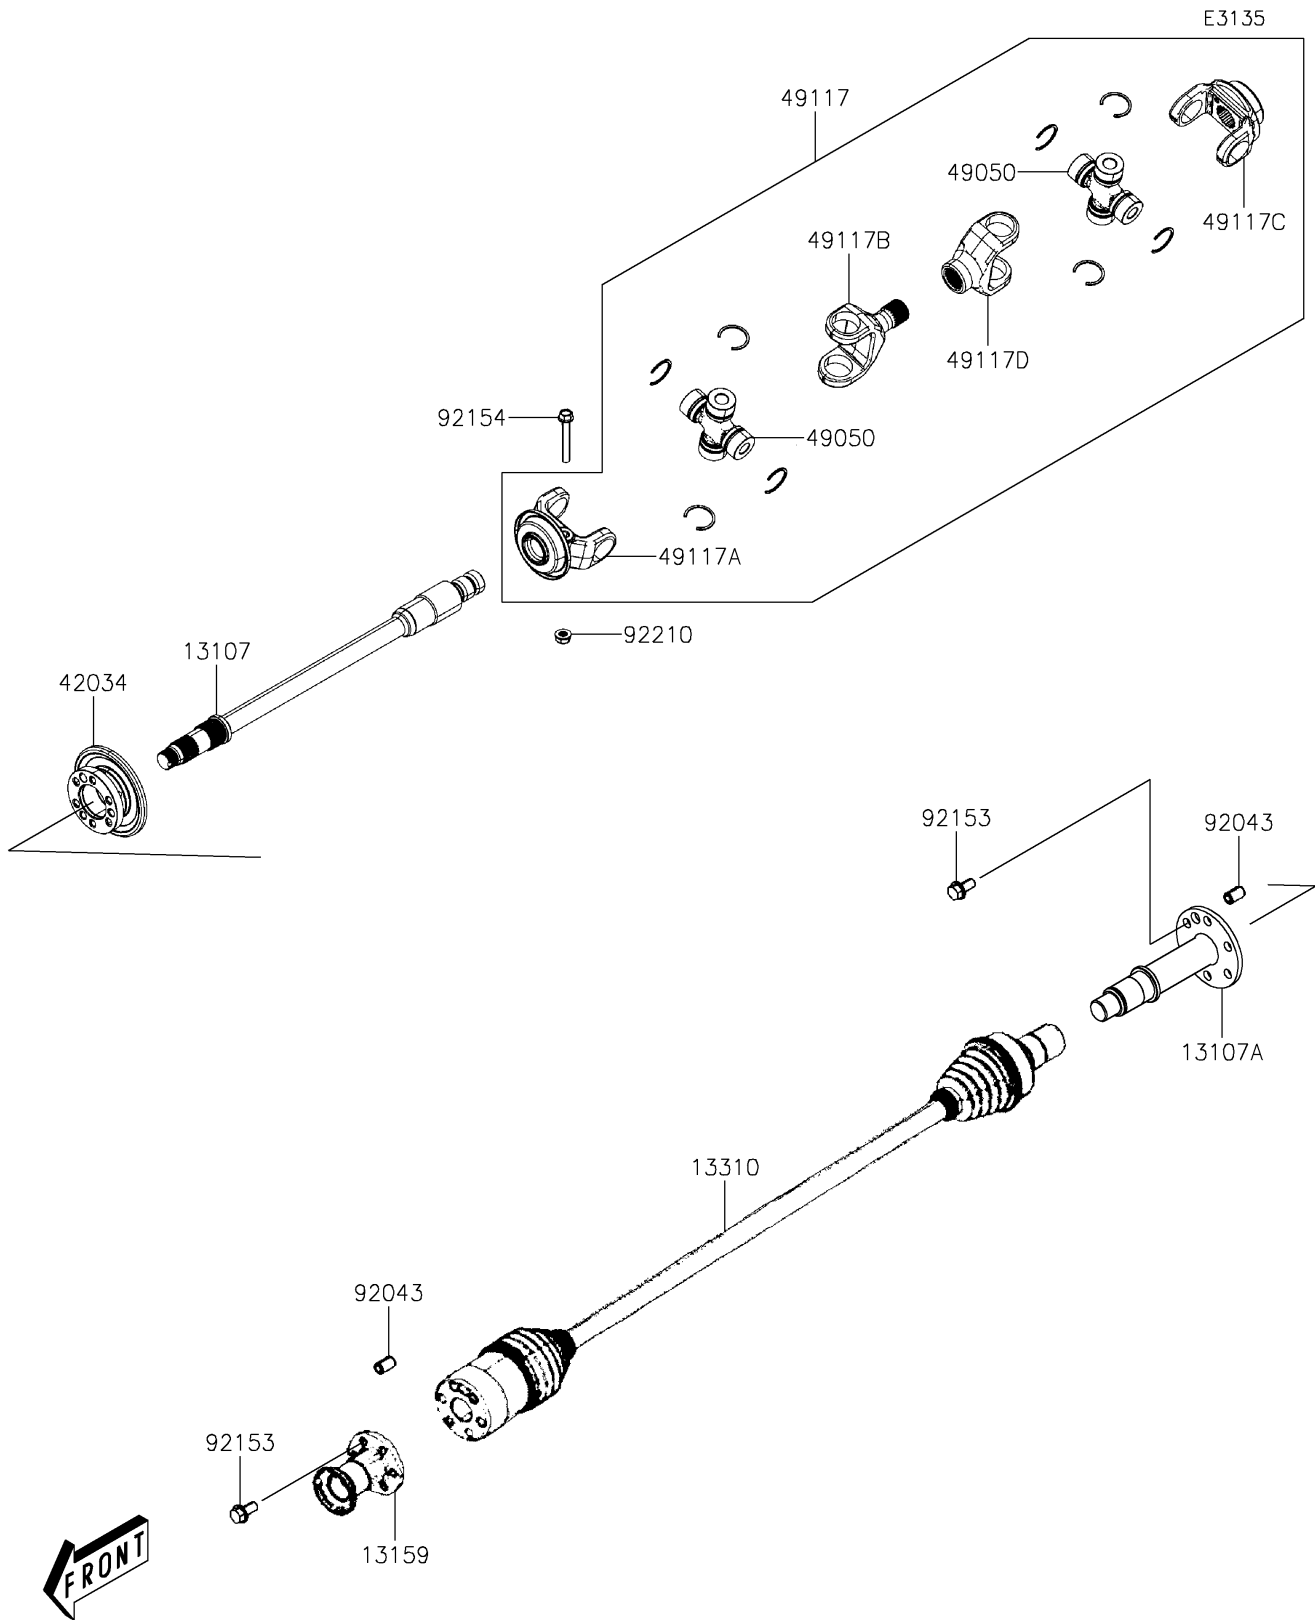

2020 MULE PRO-MX™ EPS

PARTS DIAGRAM

Drive Shaft-Propeller

2020 MULE PRO-MX™ EPS

PARTS LIST

Drive Shaft-Propeller

ITEM NAME

PART NUMBER

QUANTITY
