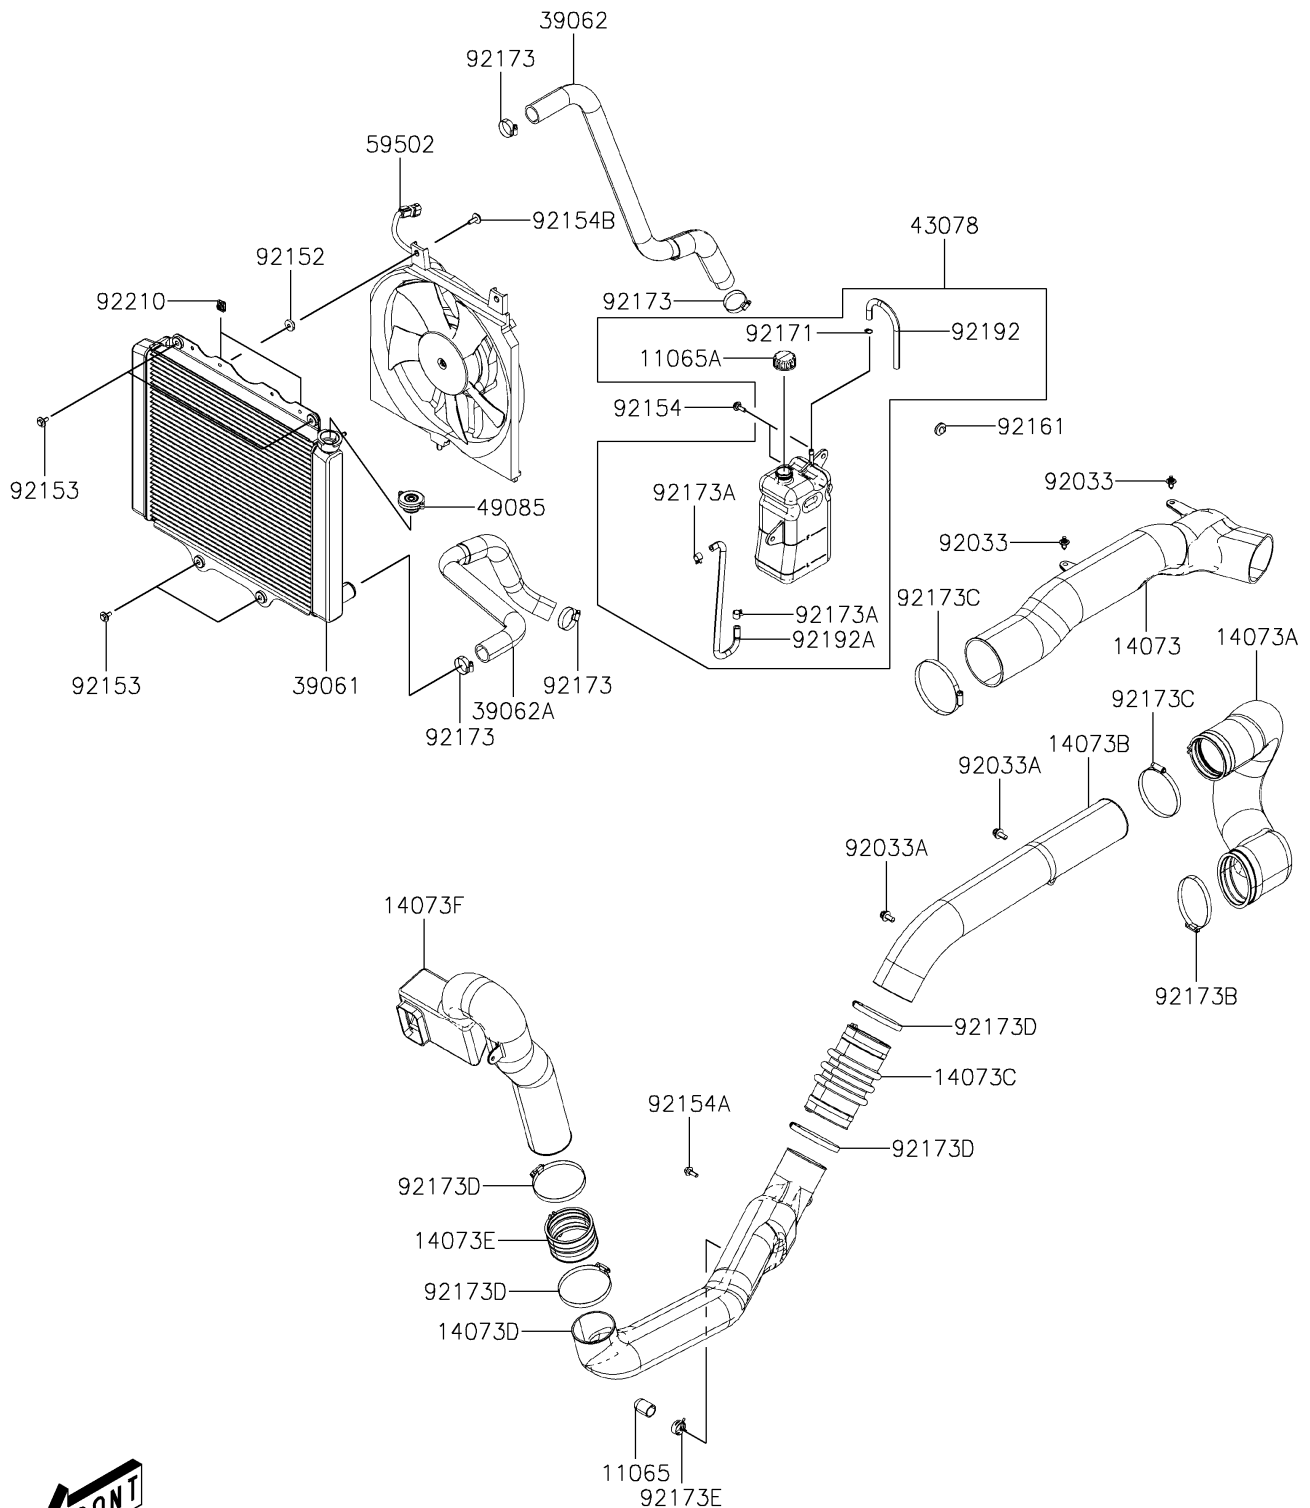

2020 MULE PRO-MX™ EPS

PARTS DIAGRAM

Cooling

E3035

2020 MULE PRO-MX™ EPS

PARTS LIST

Cooling

ITEM NAME

PART NUMBER

QUANTITY
