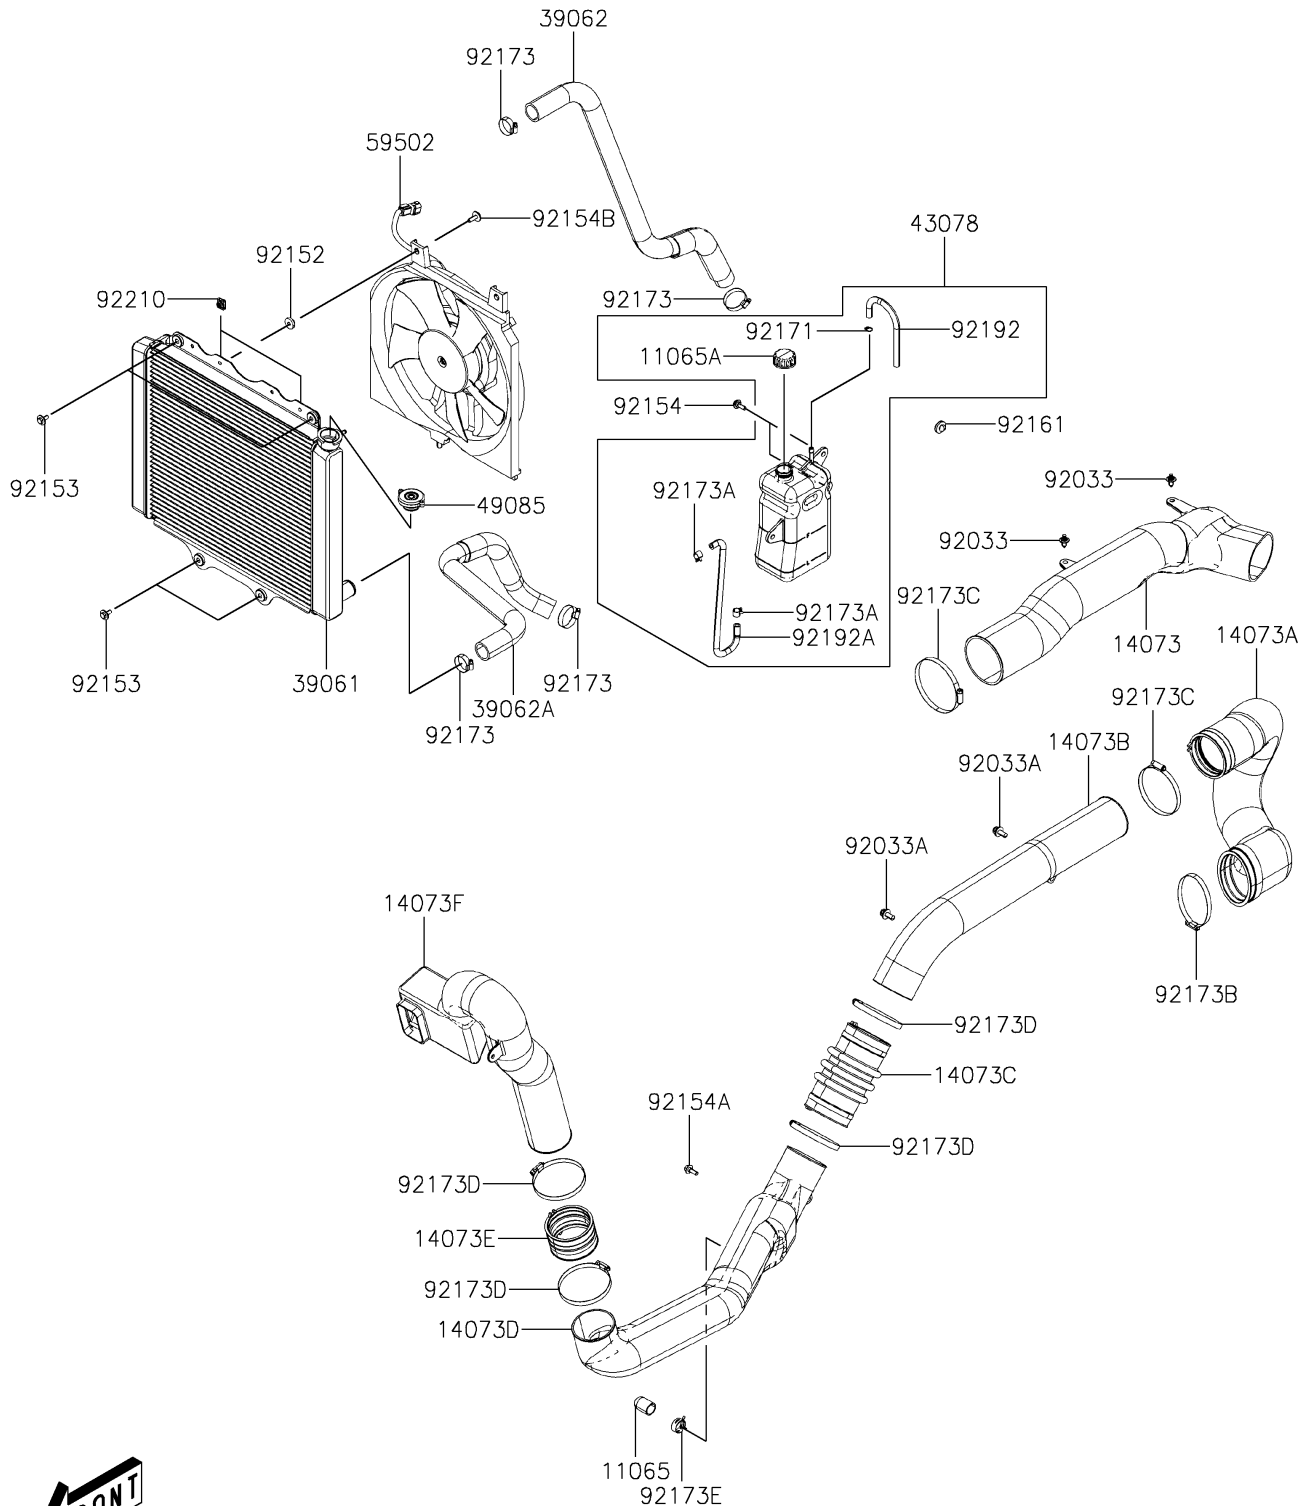

2019 MULE PRO-MX™ EPS

PARTS DIAGRAM

Cooling

E3035

2019 MULE PRO-MX™ EPS

PARTS LIST

Cooling

ITEM NAME	PART NUMBER	QUANTITY
CAP,DRAIN (Ref # 11065)	11065-Y036	1
CAP,RESERVE TANK (Ref # 11065A)	11065-Y037	1
DUCT (Ref # 14073)	14073-Y011	1
DUCT,INTAKE (Ref # 14073A)	14073-Y012	1
DUCT,INTAKE (Ref # 14073B)	14073-Y013	1
DUCT,INTAKE (Ref # 14073C)	14073-Y014	1
DUCT,INTAKE (Ref # 14073D)	14073-Y015	1
DUCT,INTAKE (Ref # 14073E)	14073-Y016	1
DUCT,INTAKE (Ref # 14073F)	14073-Y017	1
RADIATOR-ASSY (Ref # 39061)	39061-Y004	1
HOSE-COOLING (Ref # 39062)	39062-Y016	1
HOSE-COOLING (Ref # 39062A)	39062-Y017	1
RESERVOIR (Ref # 43078)	43078-Y004	1
CAP-ASSY-PRESSURE (Ref # 49085)	49085-Y005	1
FAN-ASSY (Ref # 59502)	59502-Y003	1
RING-SNAP (Ref # 92033)	92033-Y033	2
RING-SNAP (Ref # 92033A)	92033-Y035	2
COLLAR (Ref # 92152)	92152-Y072	2
BOLT,6X20 (Ref # 92153)	92153-Y019	4
BOLT,6X18 (Ref # 92154)	92154-Y177	2
BOLT,FLANGE,6MM (Ref # 92154A)	92154-Y180	1
BOLT,6X22 (Ref # 92154B)	92154-Y191	2
DAMPER (Ref # 92161)	92161-Y048	1
CLAMP (Ref # 92171)	92171-Y011	1
CLAMP,28.6MM (Ref # 92173)	92173-1205	4
CLAMP,10.5 (Ref # 92173A)	92173-Y023	2
CLAMP (Ref # 92173B)	92173-Y062	1
CLAMP (Ref # 92173C)	92173-Y064	2
CLAMP (Ref # 92173D)	92173-Y066	4

2019 MULE PRO-MX™ EPS

PARTS LIST

Cooling

ITEM NAME	PART NUMBER	QUANTITY
CLAMP (Ref # 92173E)	92173-Y082	1
TUBE,DRAIN (Ref # 92192)	92192-Y069	1
TUBE (Ref # 92192A)	92192-Y070	1
NUT,6MM (Ref # 92210)	92210-Y089	2