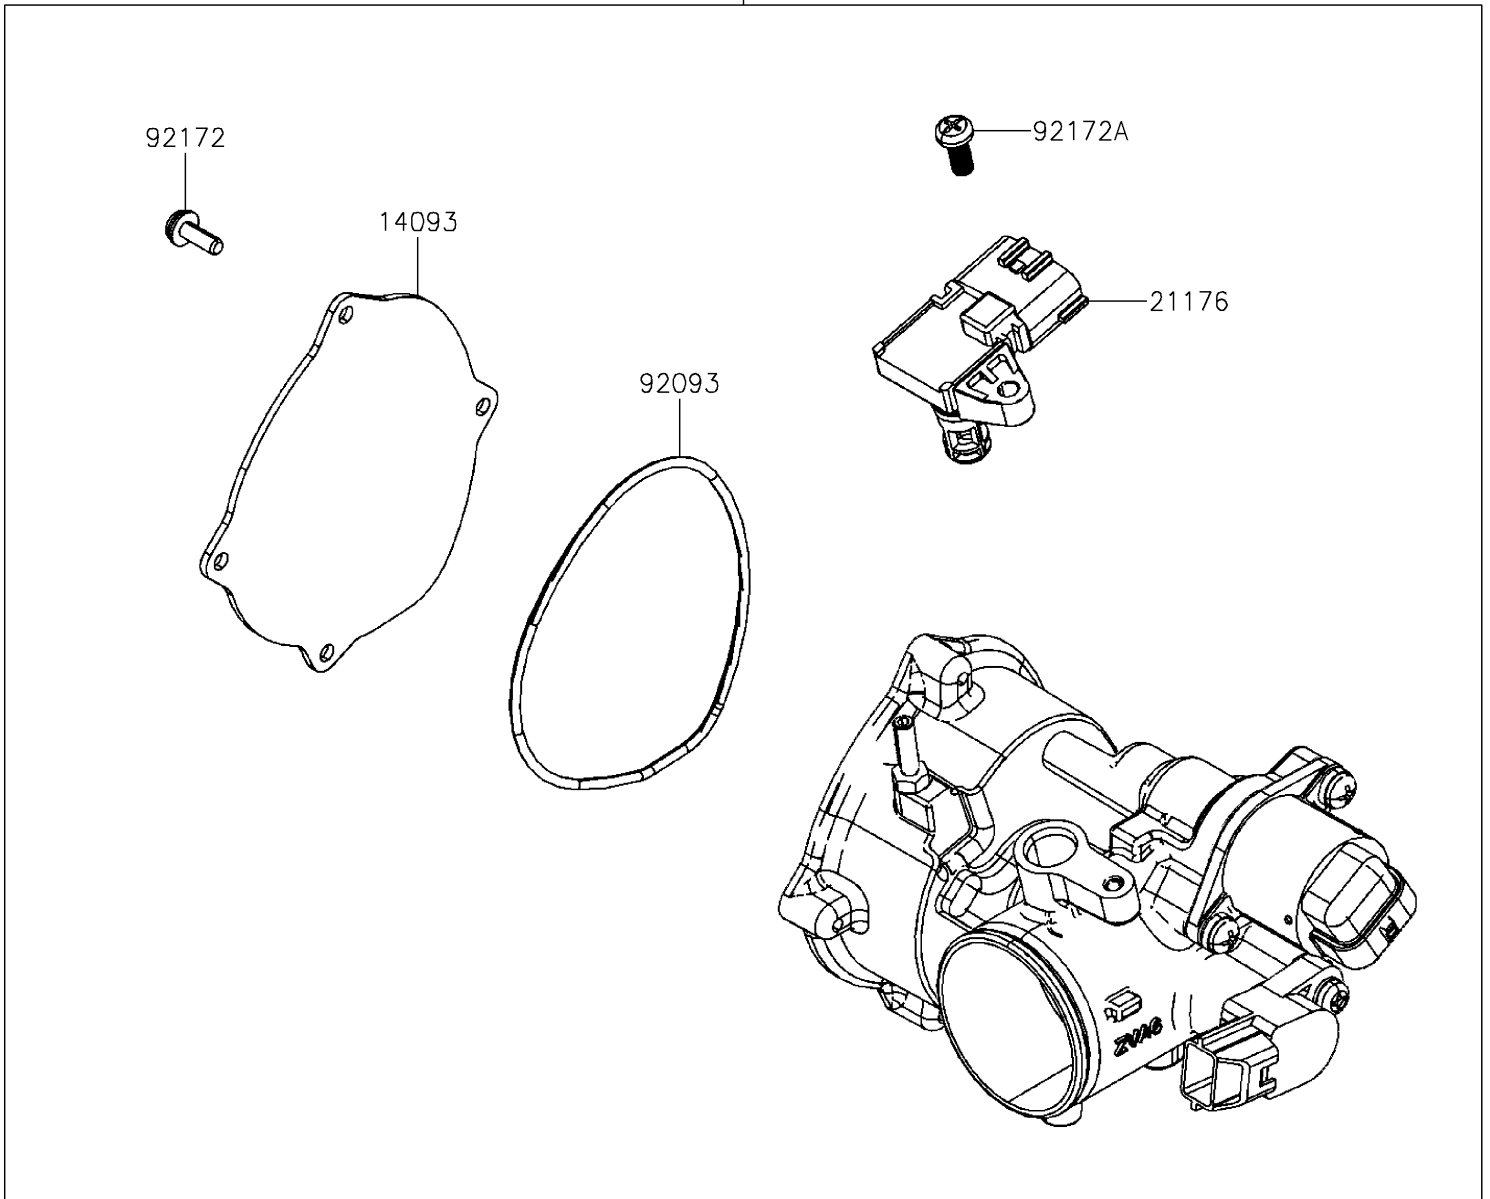

2020 MULE PRO-MX™ EPS

PARTS DIAGRAM

Throttle

E1510

16163

2020 MULE PRO-MX™ EPS

PARTS LIST

Throttle

ITEM NAME

PART NUMBER

QUANTITY
