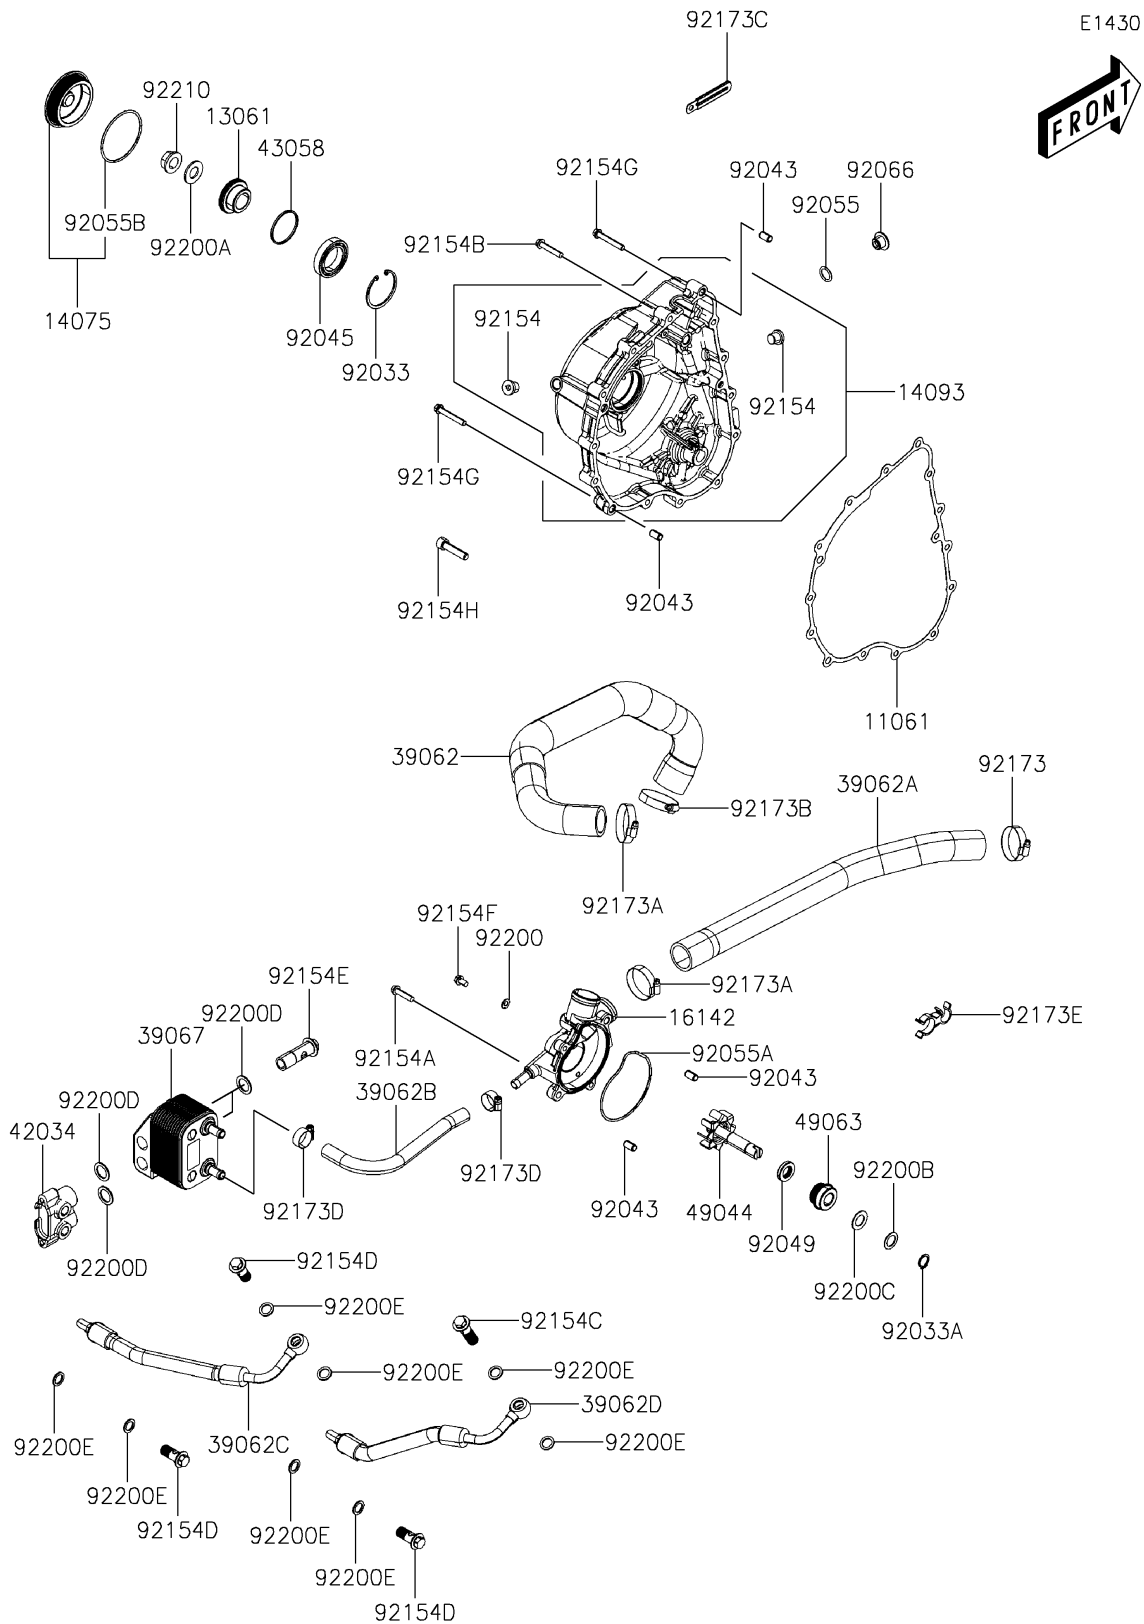

2019 MULE PRO-MX™ EPS

PARTS DIAGRAM

Engine Cover(s)