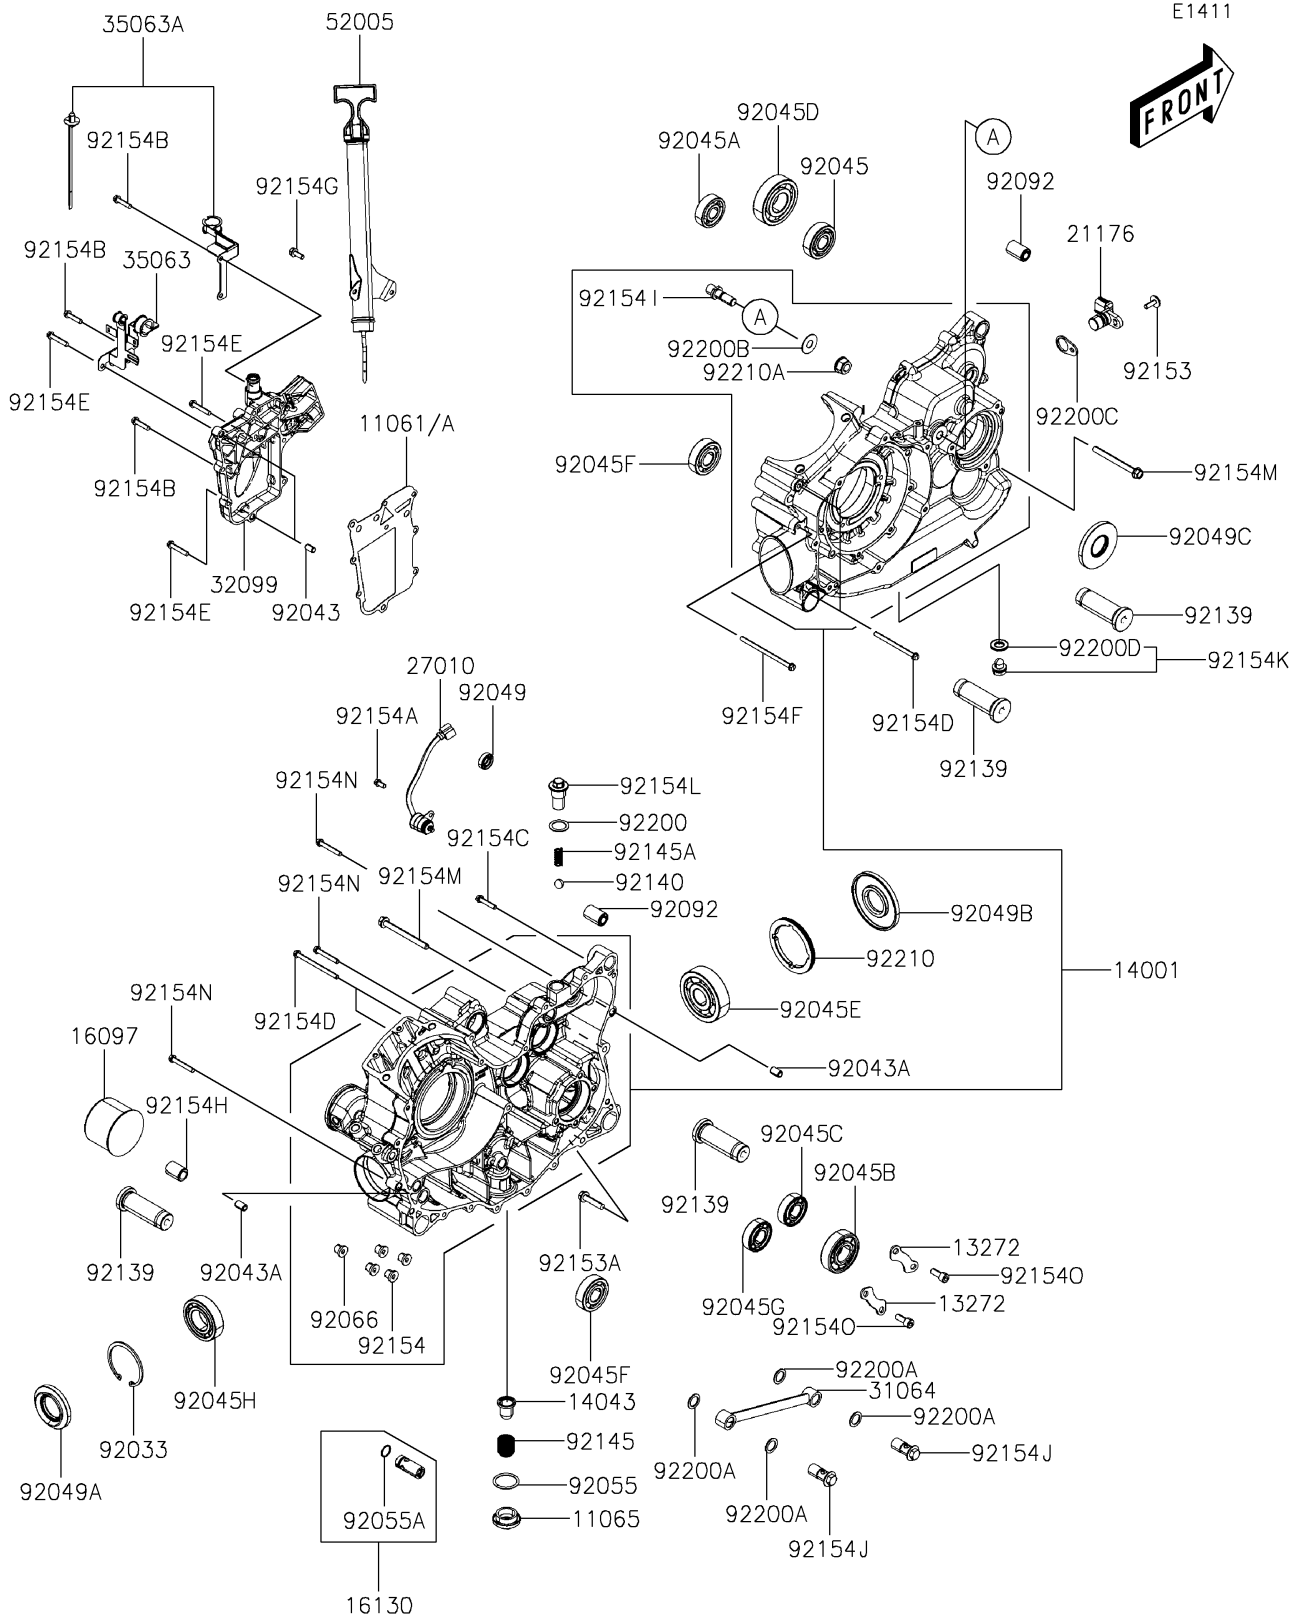

2019 MULE PRO-MX™ EPS

PARTS DIAGRAM

Crankcase

2019 MULE PRO-MX™ EPS

PARTS LIST

Crankcase

ITEM NAME

PART NUMBER

QUANTITY
