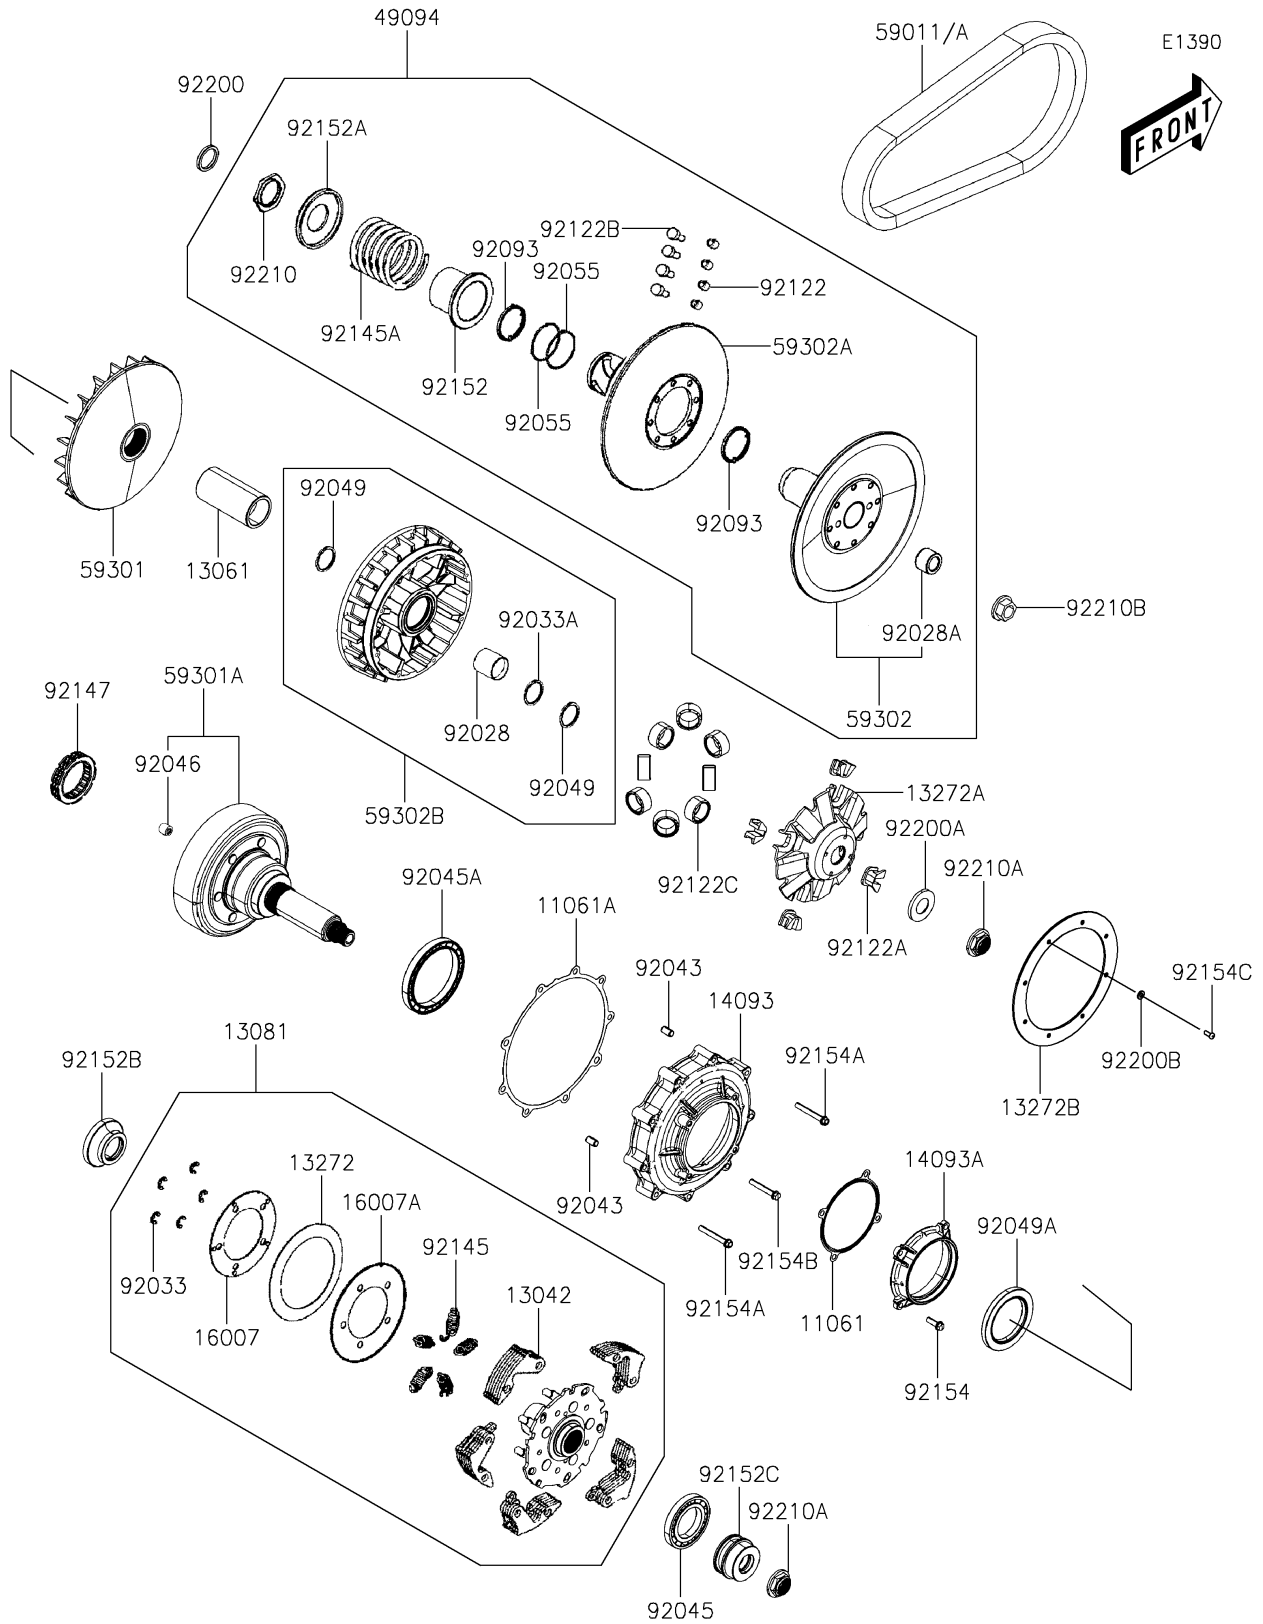

2020 MULE PRO-MX™ EPS

PARTS DIAGRAM Belt Converter(BKF)

2020 MULE PRO-MX™ EPS

PARTS LIST

Belt Converter(BKF)

ITEM NAME

PART NUMBER

QUANTITY
