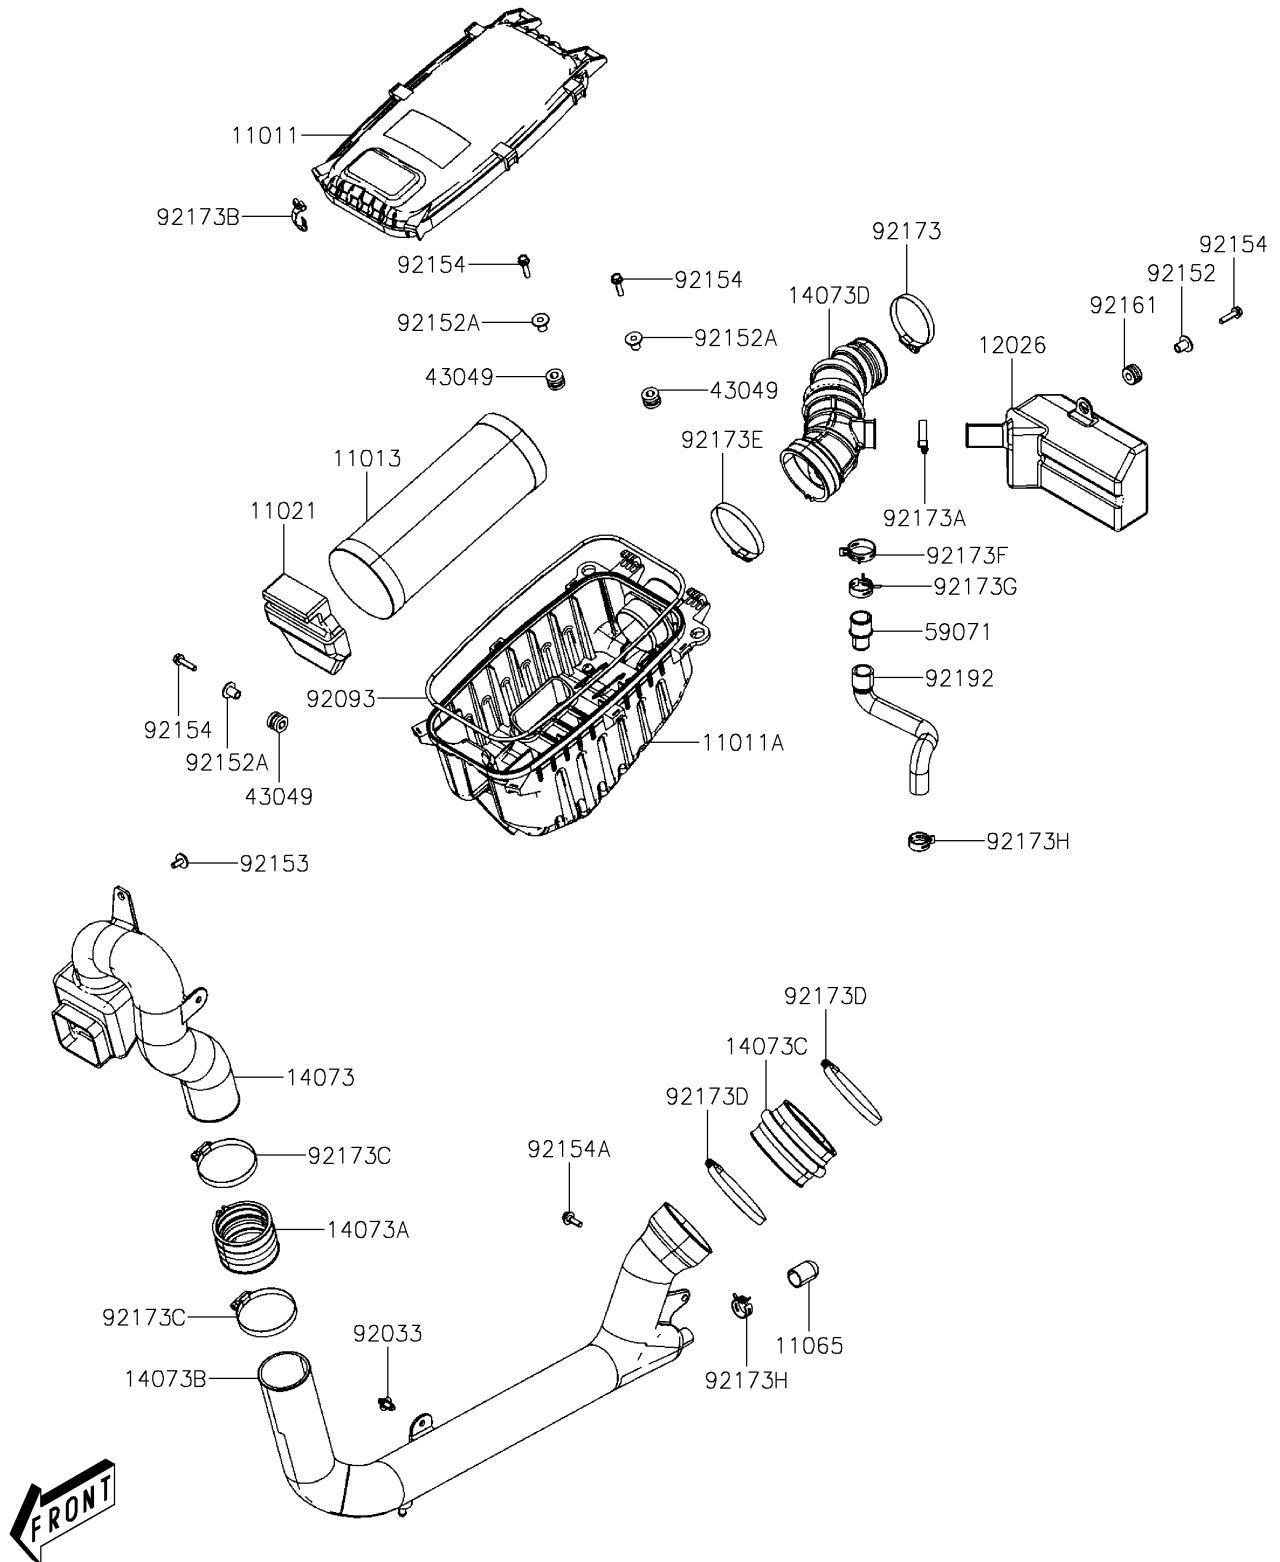

2020 MULE PRO-MX™ EPS

PARTS DIAGRAM

Air Cleaner

E1130

2020 MULE PRO-MX™ EPS

PARTS LIST

Air Cleaner

ITEM NAME

PART NUMBER

QUANTITY
