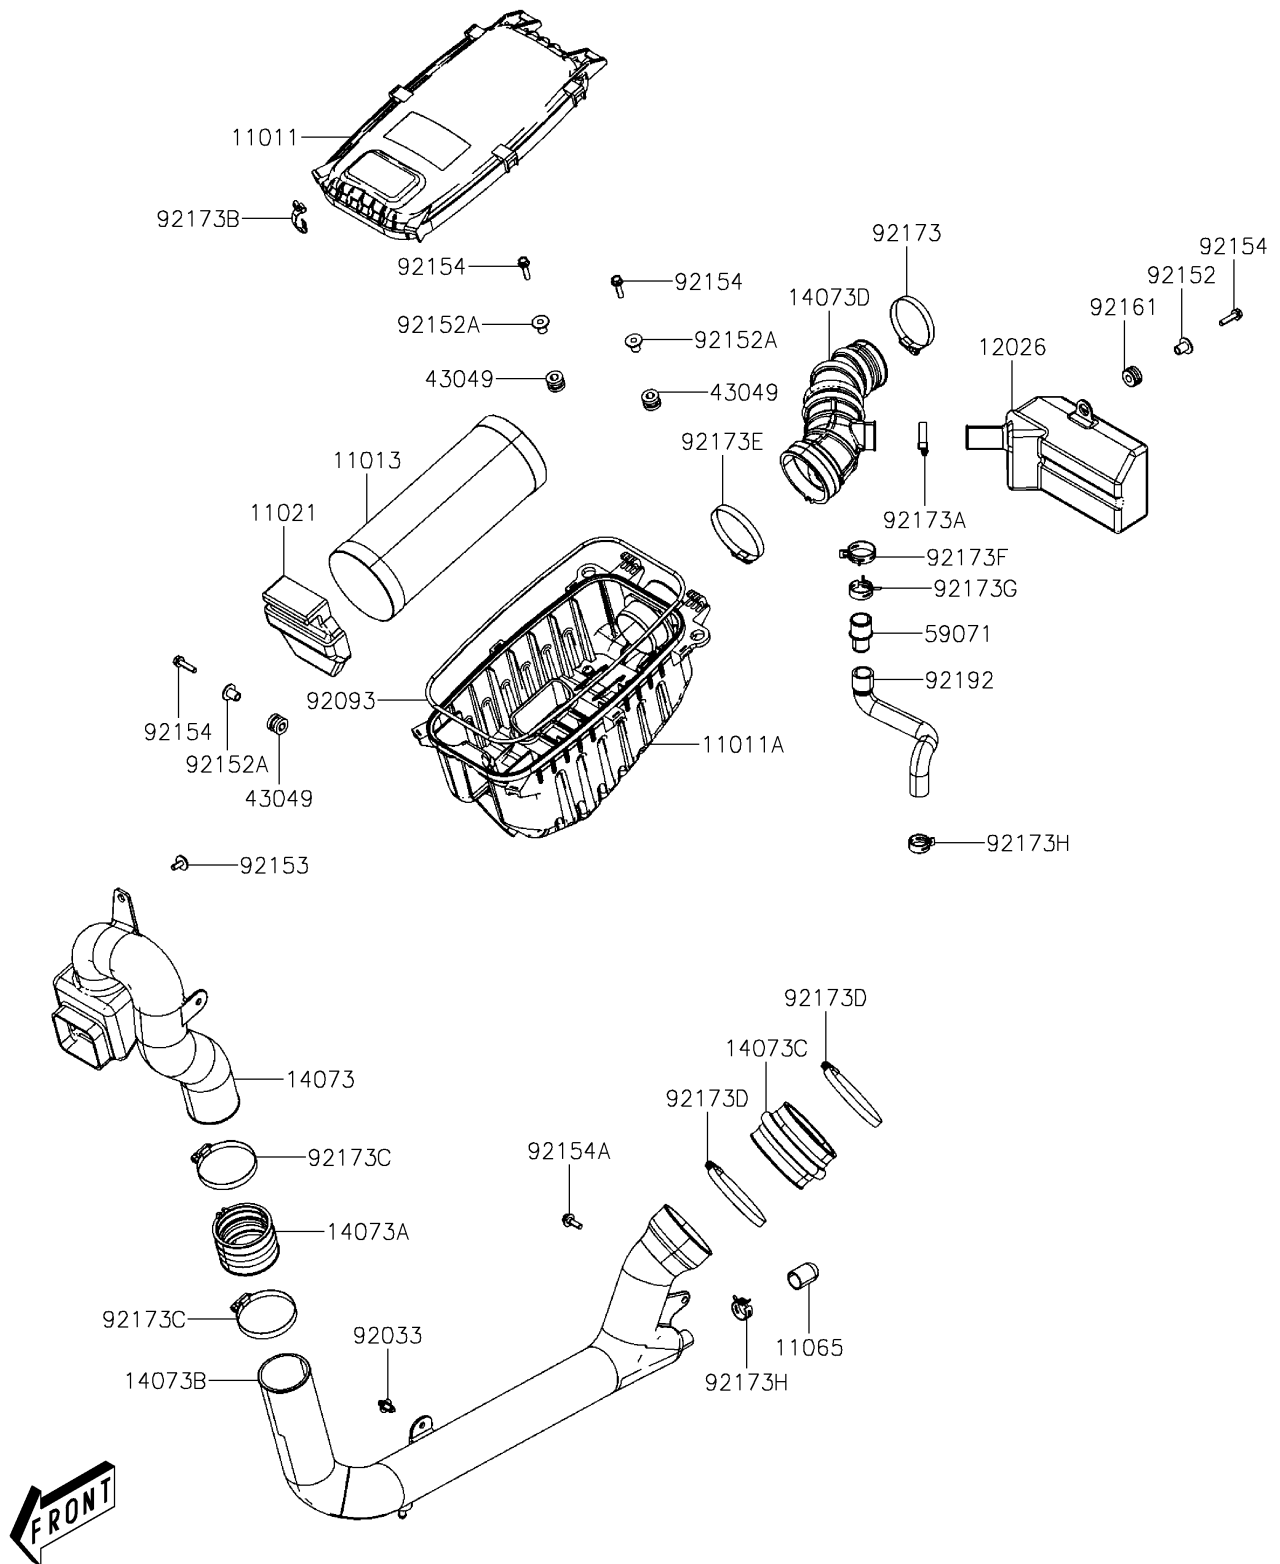

2019 MULE PRO-MX™ EPS

PARTS DIAGRAM

Air Cleaner

E1130

2019 MULE PRO-MX™ EPS

PARTS LIST

Air Cleaner

ITEM NAME	PART NUMBER	QUANTITY
CASE-AIR FILTER,UPP (Ref # 11011)	11011-Y012	1
CASE-AIR FILTER,LWR (Ref # 11011A)	11011-Y013	1
ELEMENT-AIR FILTER (Ref # 11013)	11013-Y005	1
CASE-ASSY,AIR FILTER (Ref # 11021)	11021-Y002	1
CAP,DRAIN (Ref # 11065)	11065-Y036	1
CHAMBER,NOISE SILENCE (Ref # 12026)	12026-Y002	1
DUCT,INTAKE (Ref # 14073)	14073-Y018	1
DUCT,JOINT (Ref # 14073A)	14073-Y019	1
DUCT,INTAKE (Ref # 14073B)	14073-Y020	1
DUCT,JOINT (Ref # 14073C)	14073-Y021	1
DUCT,CHAMBER (Ref # 14073D)	14073-Y022	1
PACKING (Ref # 43049)	43049-Y006	3
JOINT (Ref # 59071)	59071-Y009	1
RING-SNAP (Ref # 92033)	92033-Y033	1
SEAL,AIR FILTER (Ref # 92093)	92093-Y031	1
COLLAR (Ref # 92152)	92152-Y013	1
COLLAR (Ref # 92152A)	92152-Y056	3
BOLT,6X16 (Ref # 92153)	92153-Y018	1
BOLT,FLANGE,6X25 (Ref # 92154)	92154-Y130	4
BOLT,FLANGE,6MM (Ref # 92154A)	92154-Y180	1
DAMPER (Ref # 92161)	92161-Y046	1
CLAMP (Ref # 92173)	92173-Y030	1
CLAMP (Ref # 92173A)	92173-Y031	1
CLAMP (Ref # 92173B)	92173-Y063	6
CLAMP (Ref # 92173C)	92173-Y065	2
CLAMP (Ref # 92173D)	92173-Y066	2
CLAMP (Ref # 92173E)	92173-Y074	1
CLAMP (Ref # 92173F)	92173-Y079	1
CLAMP (Ref # 92173G)	92173-Y080	1

2019 MULE PRO-MX™ EPS

PARTS LIST

Air Cleaner

ITEM NAME	PART NUMBER	QUANTITY
CLAMP (Ref # 92173H)	92173-Y082	2
TUBE,BREATHER (Ref # 92192)	92192-Y068	1