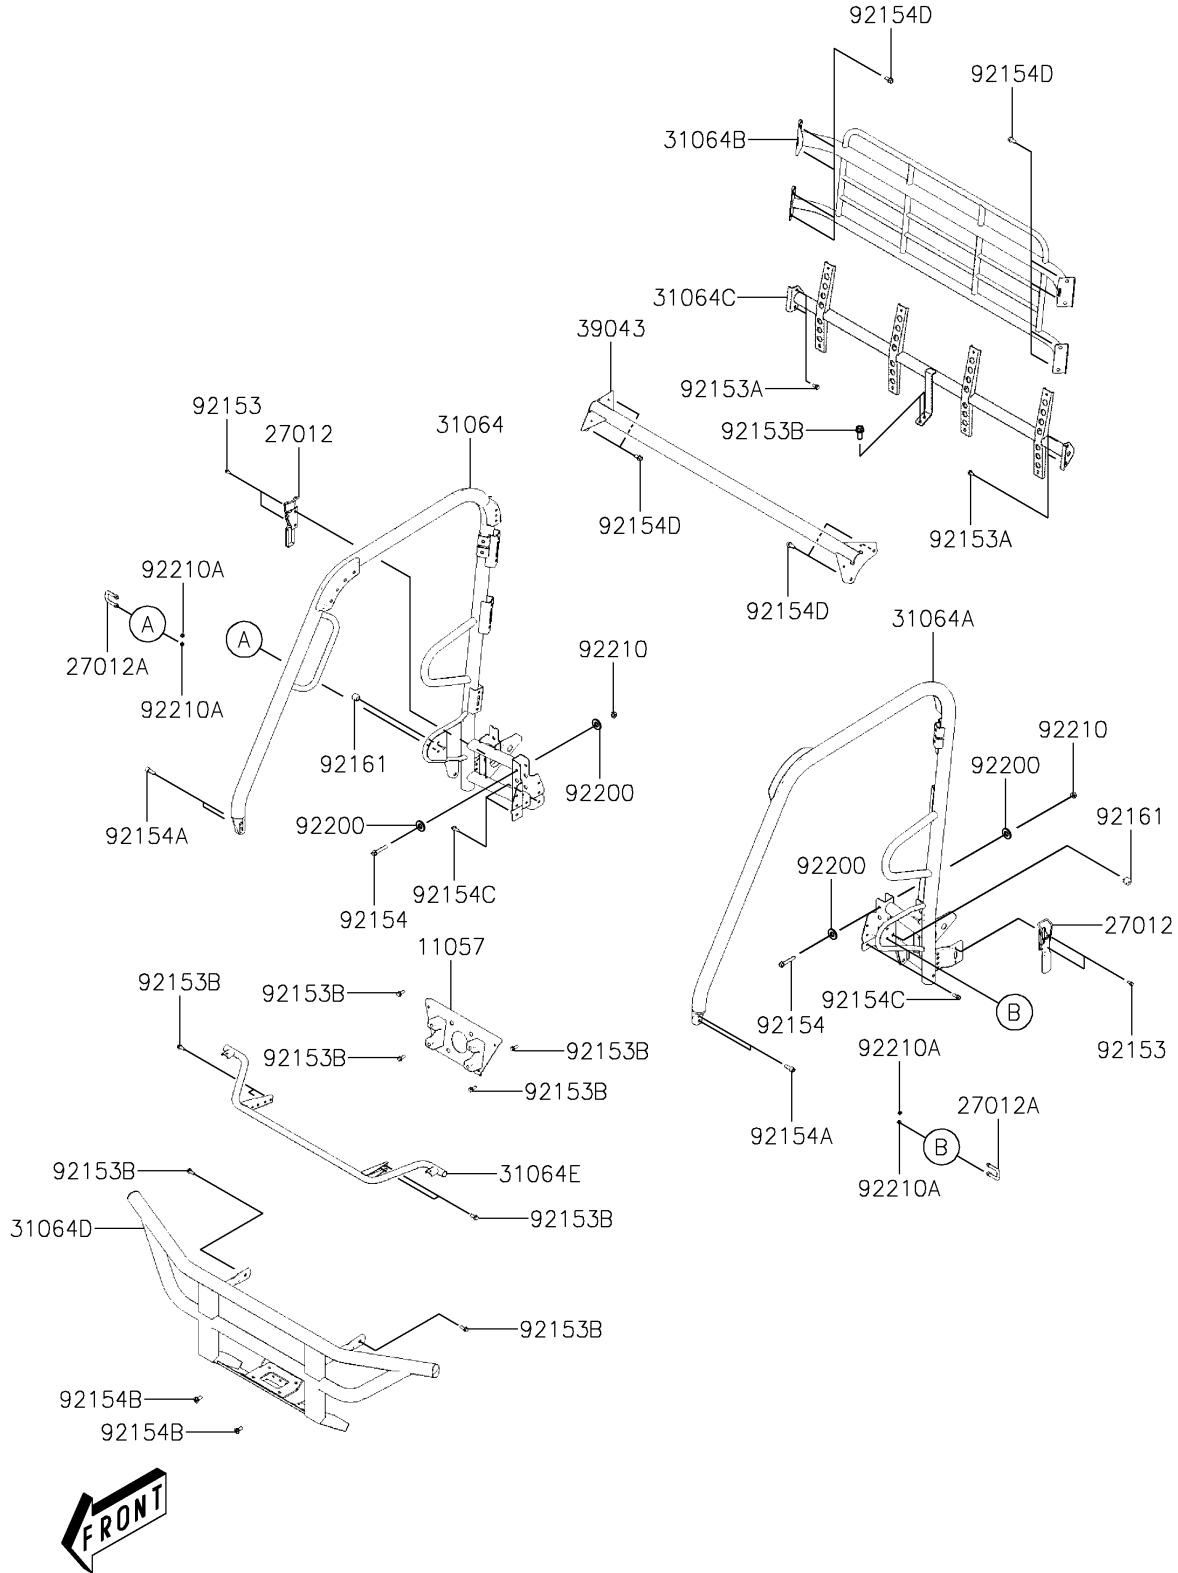

2019 MULE PRO-MX™

PARTS DIAGRAM

Guards/Cab Frame

F2681

2019 MULE PRO-MX™

PARTS LIST

Guards/Cab Frame

Kawasaki

Let the Good Times Roll®

ITEM NAME

PART NUMBER

QUANTITY
