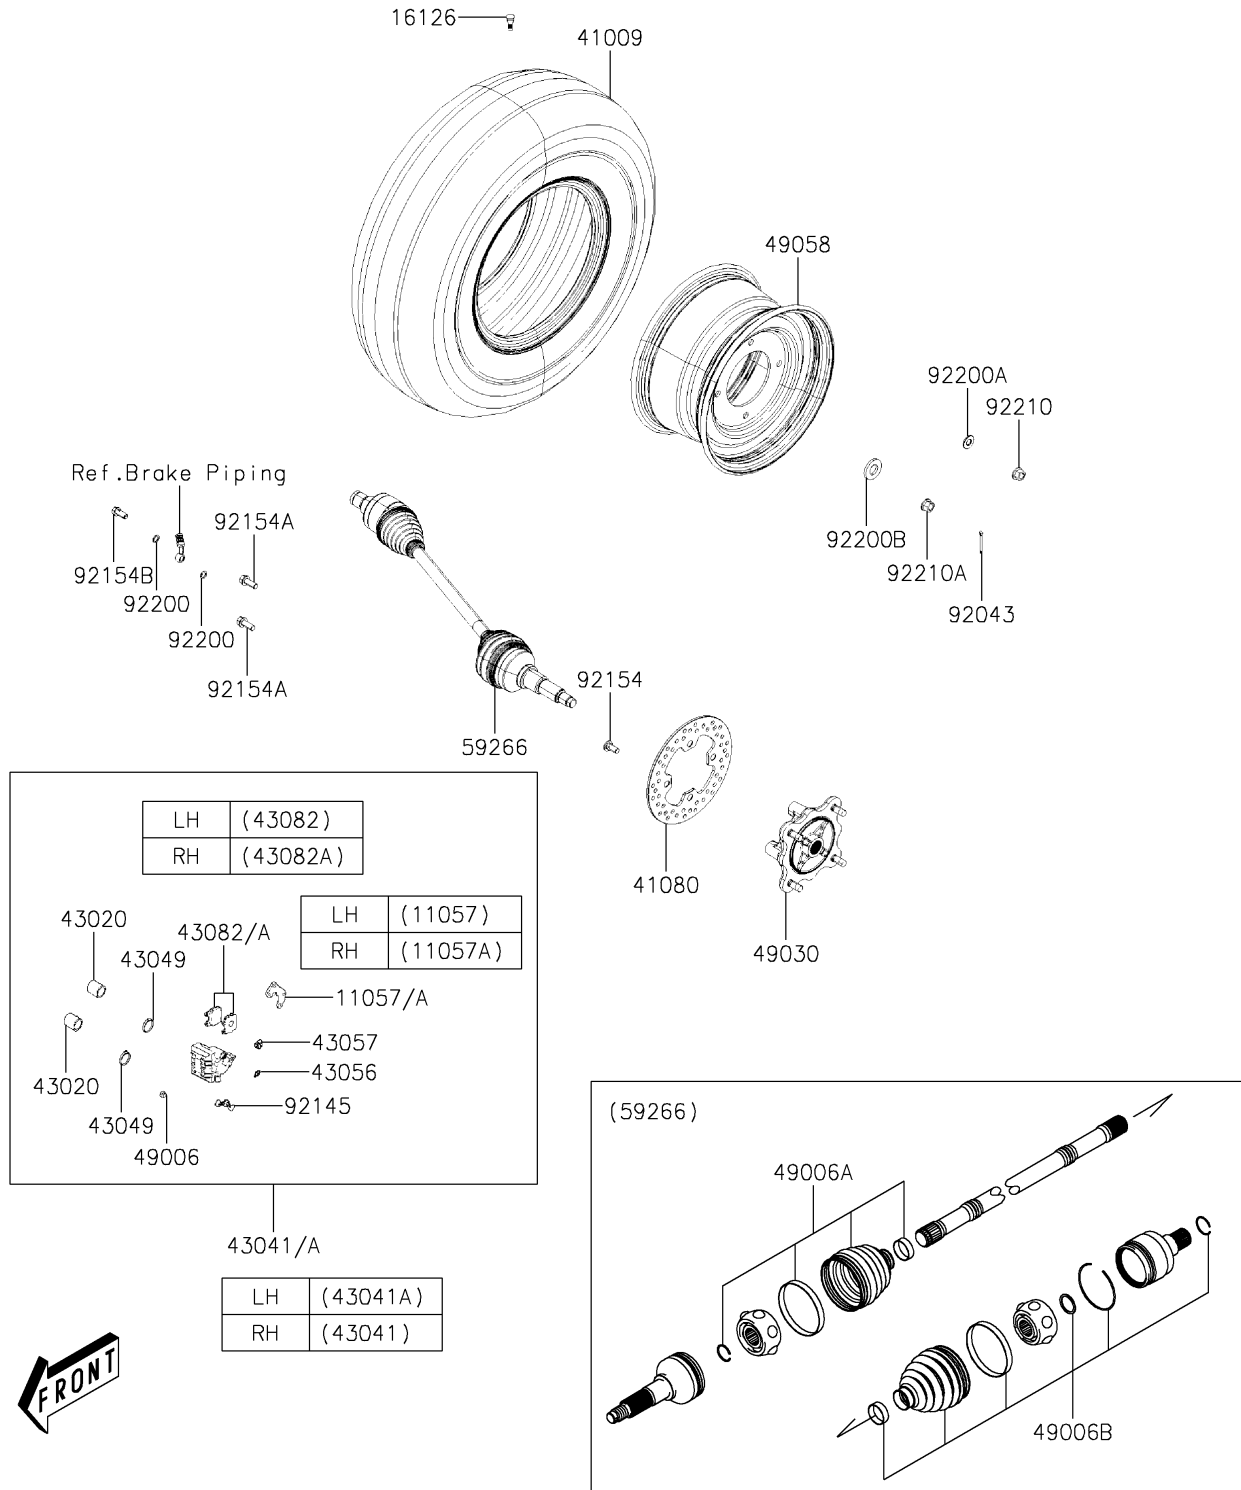

2019 MULE PRO-MX™

PARTS DIAGRAM

Front Hubs/Brakes

F2230

2019 MULE PRO-MX™

PARTS LIST

Front Hubs/Brakes

ITEM NAME

PART NUMBER

QUANTITY
