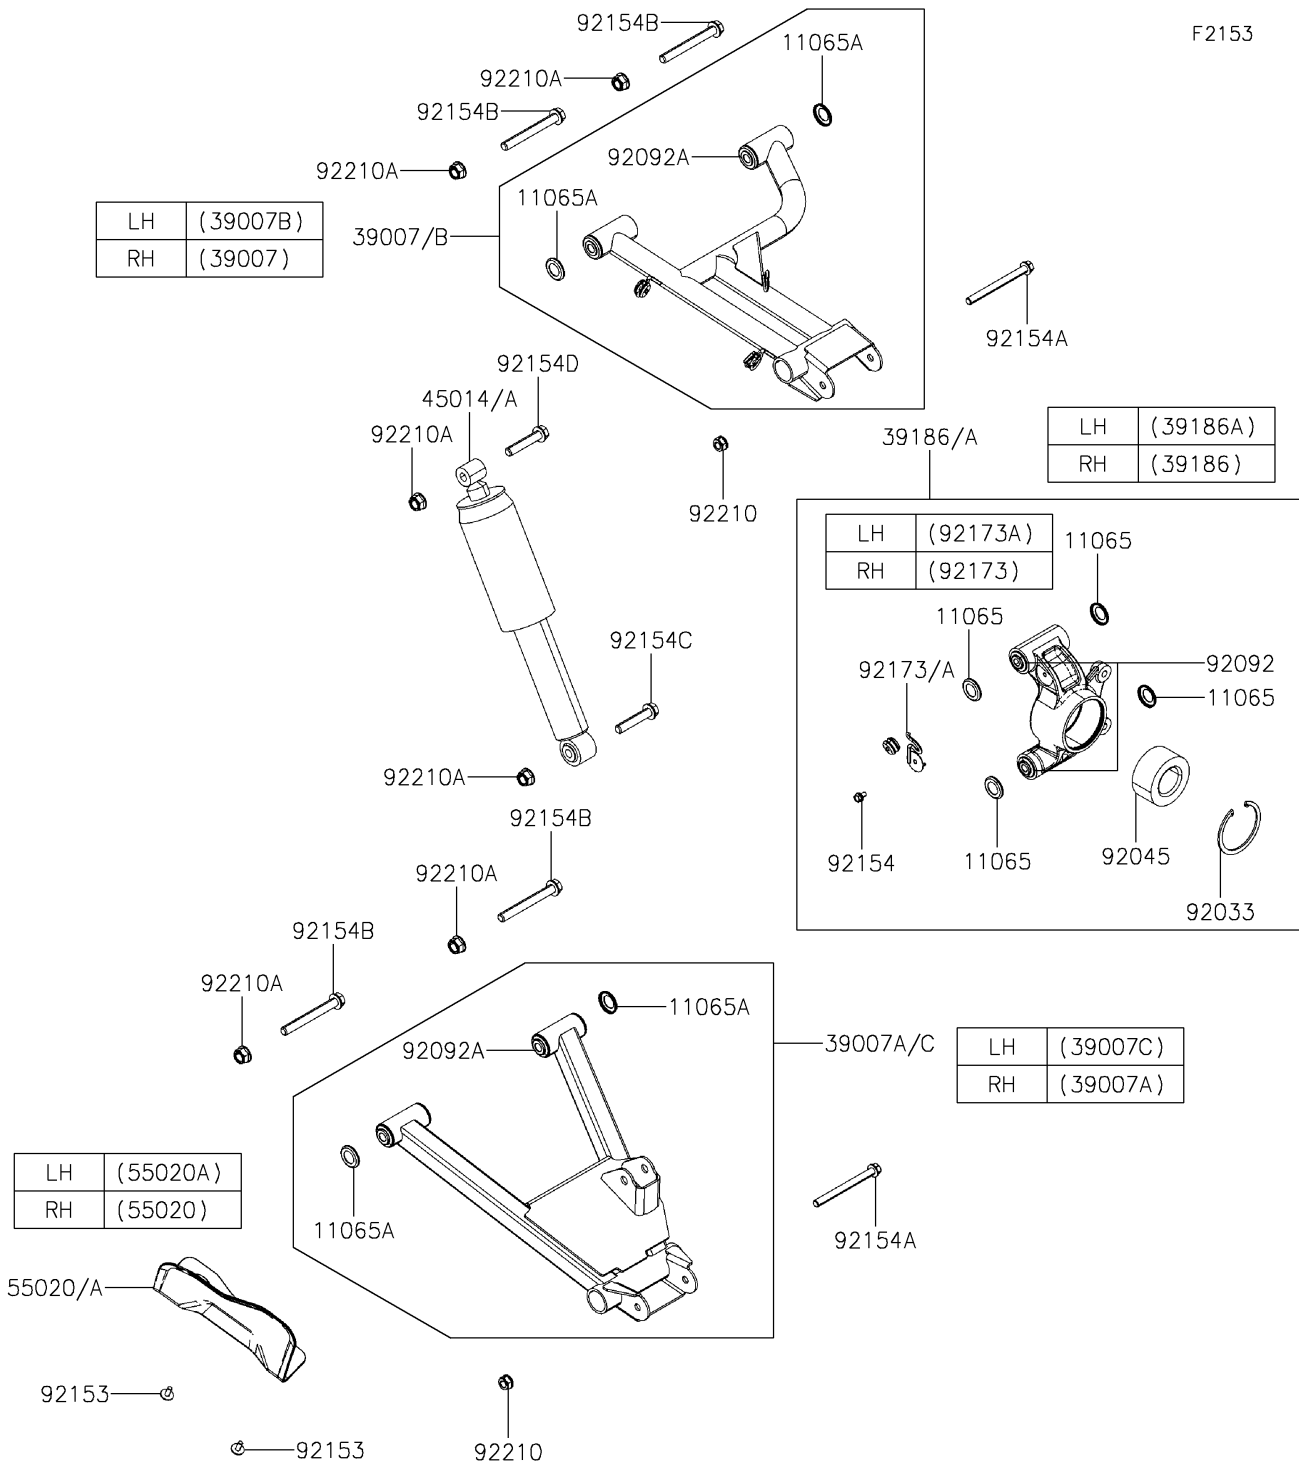

2019 MULE PRO-MX™

PARTS DIAGRAM

Rear Suspension

2019 MULE PRO-MX™

PARTS LIST

Rear Suspension

ITEM NAME

PART NUMBER

QUANTITY
