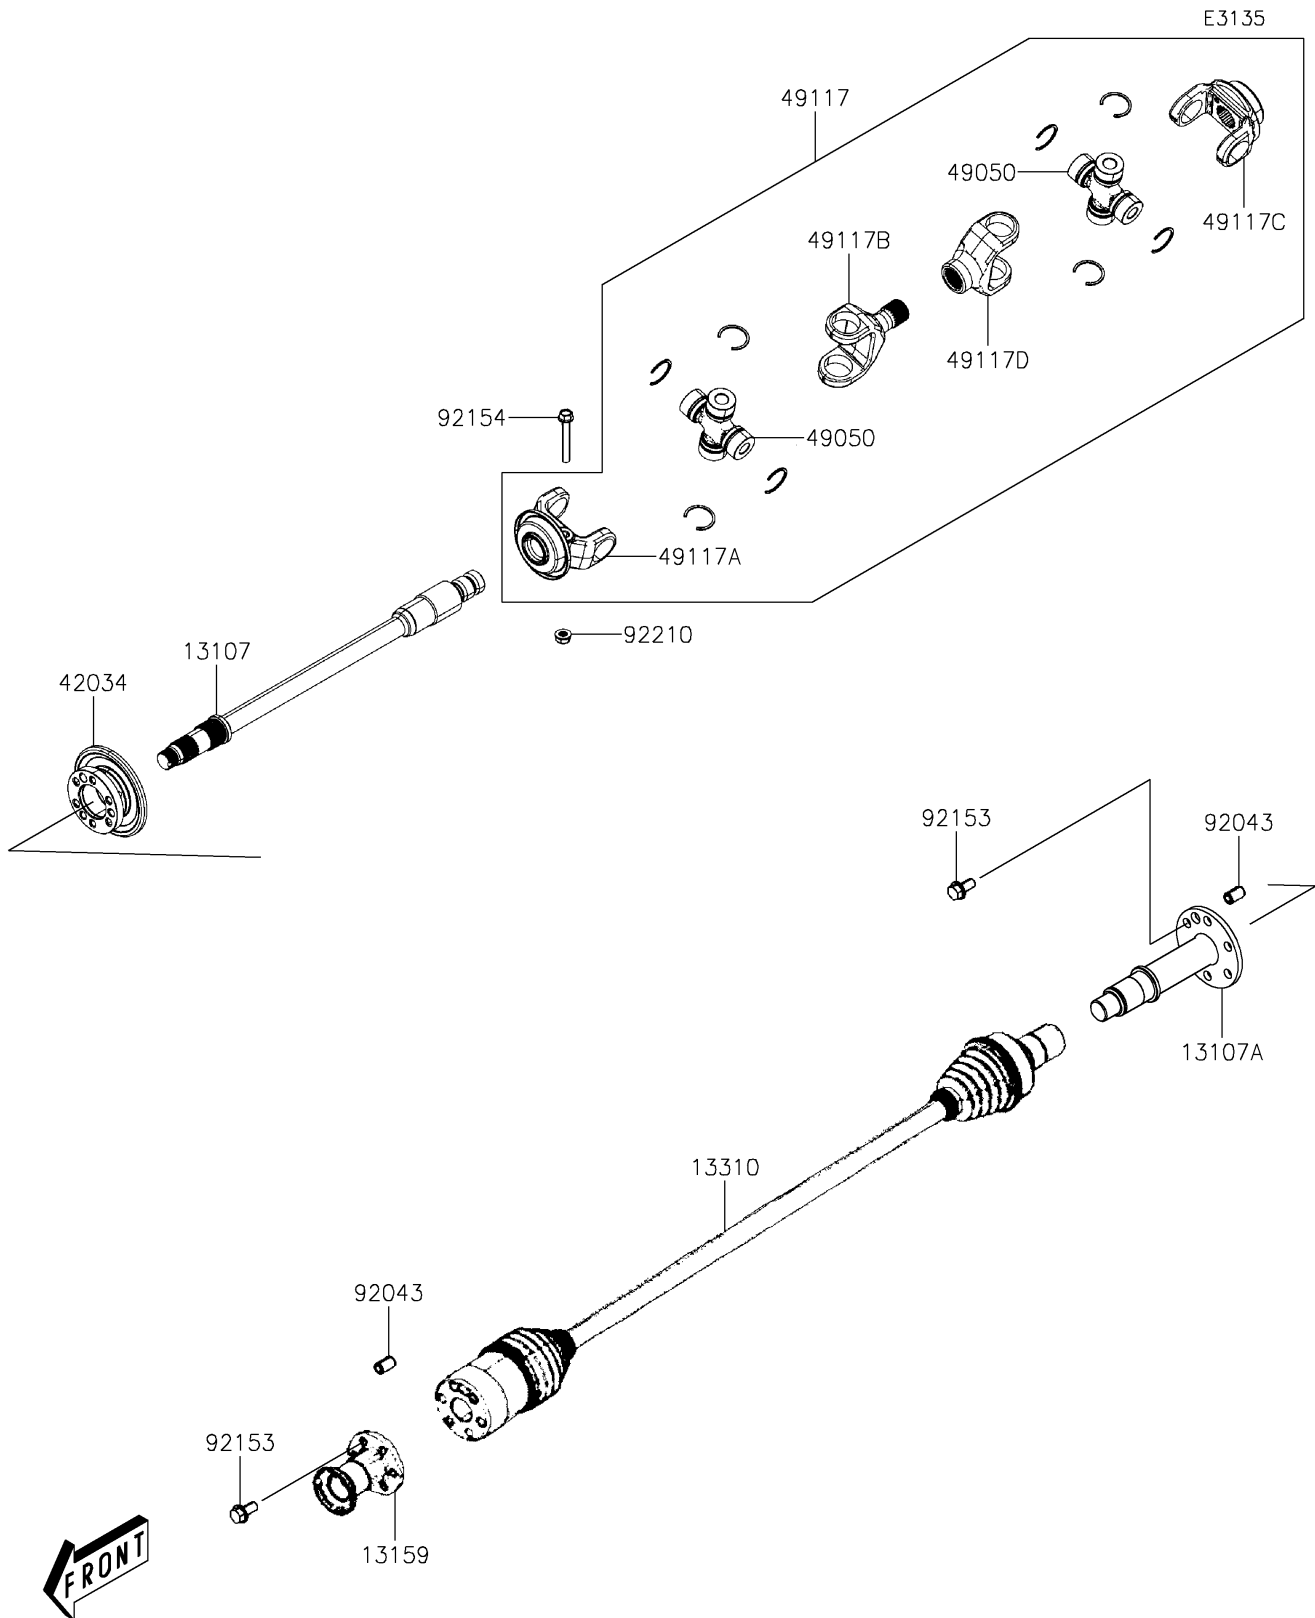

2019 MULE PRO-MX™

PARTS DIAGRAM

Drive Shaft-Propeller

2019 MULE PRO-MX™

PARTS LIST

Drive Shaft-Propeller

ITEM NAME

PART NUMBER

QUANTITY
