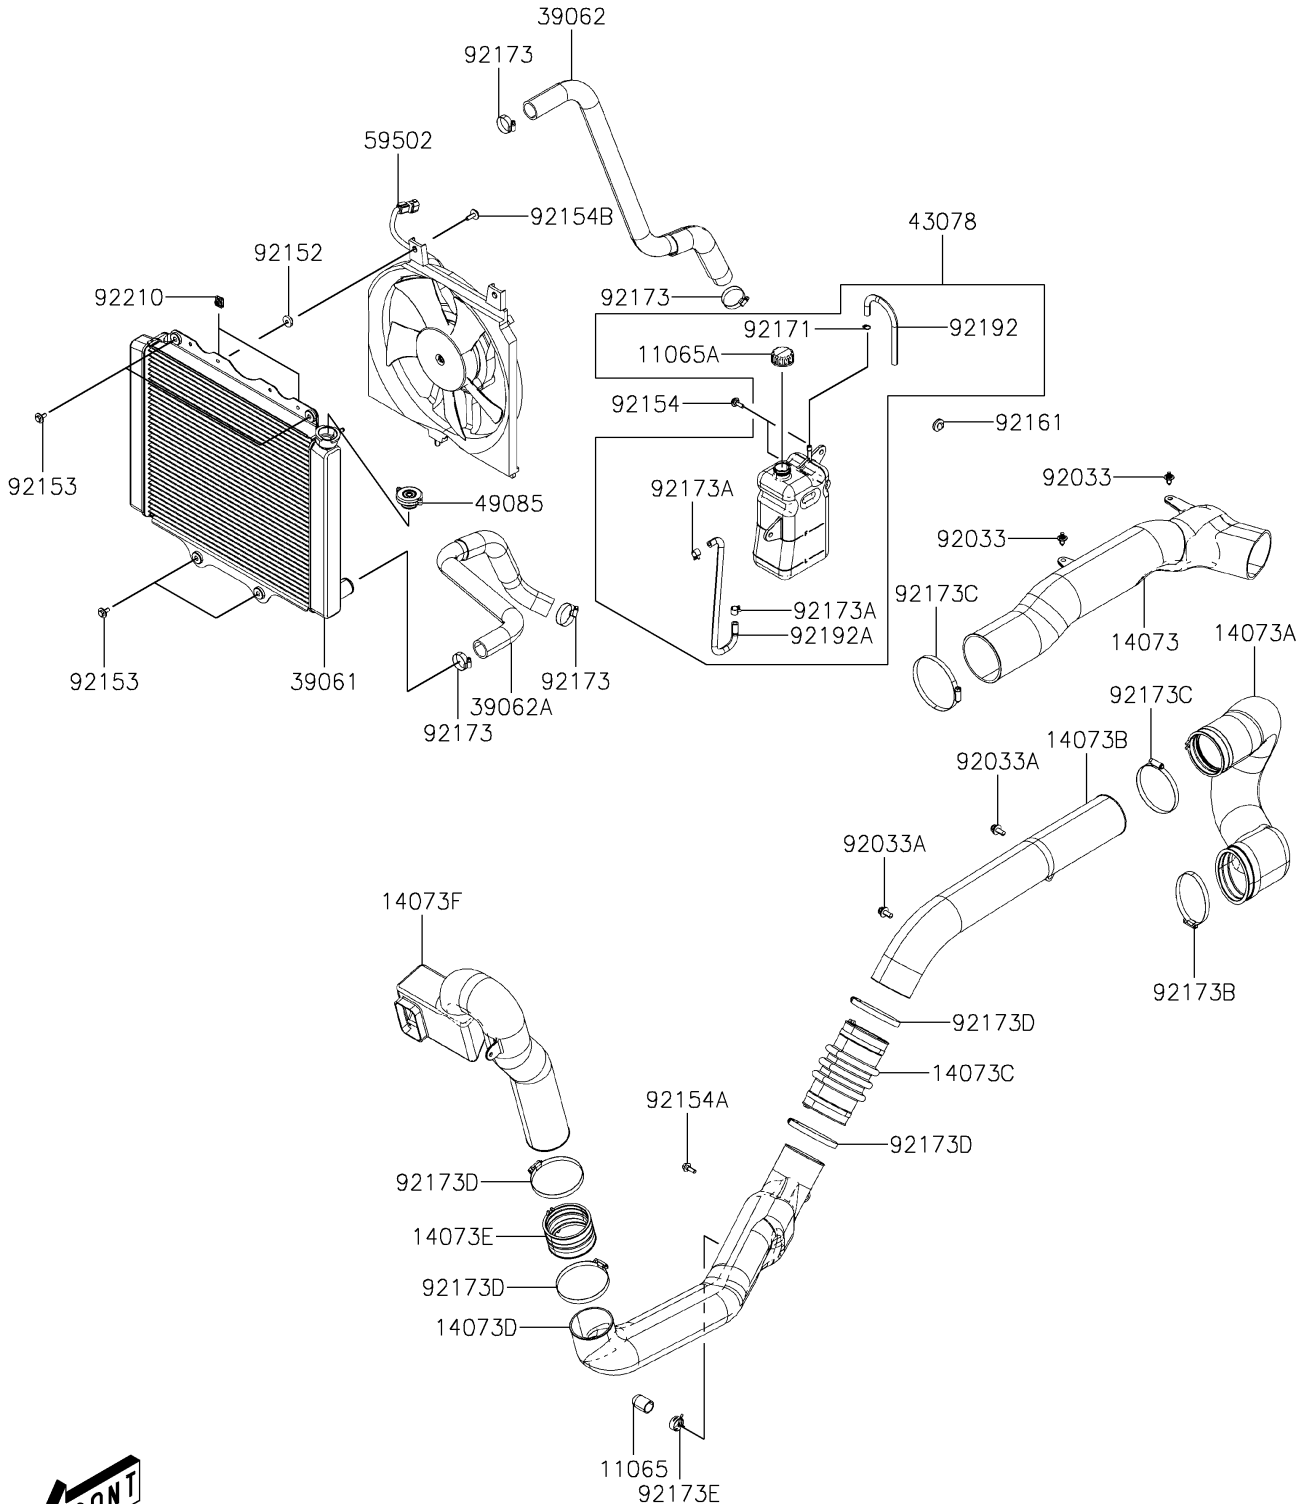

2019 MULE PRO-MX™

PARTS DIAGRAM

Cooling

E3035

2019 MULE PRO-MX™

PARTS LIST

Cooling

ITEM NAME

PART NUMBER

QUANTITY
