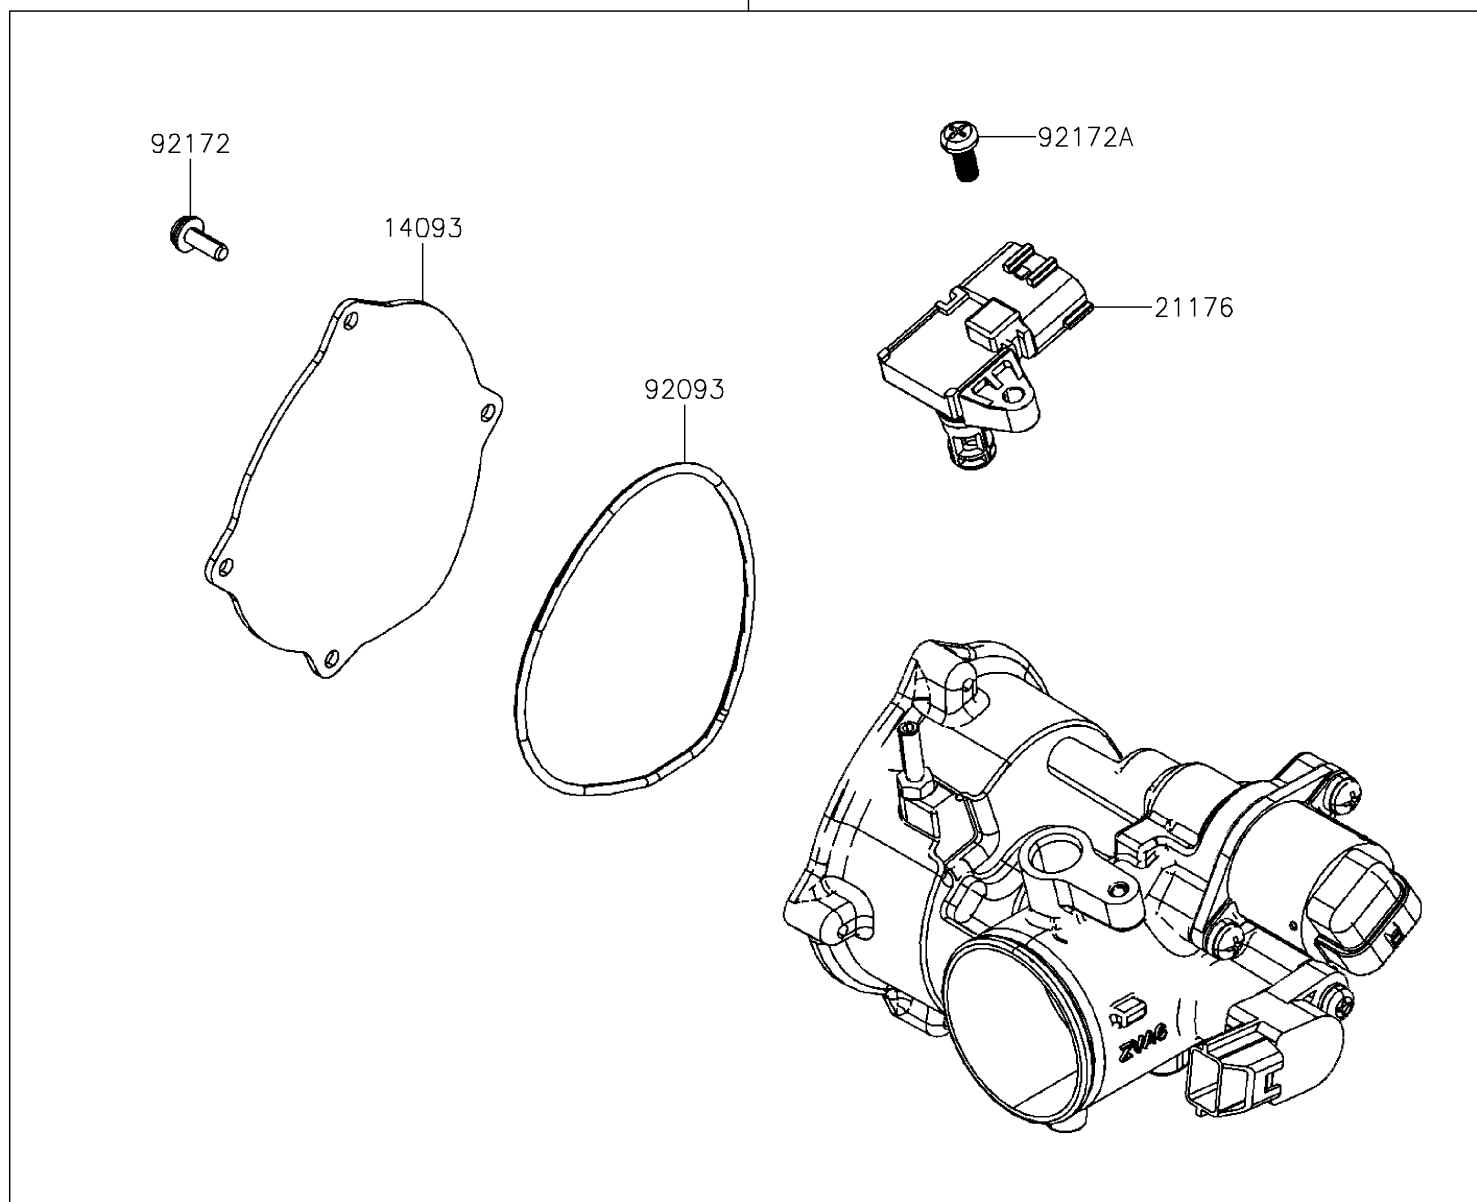

2019 MULE PRO-MX™

PARTS DIAGRAM

Throttle

Kawasaki

Let the Good Times Roll®

E1510

16163

2019 MULE PRO-MX™

PARTS LIST

Throttle

ITEM NAME

PART NUMBER

QUANTITY
