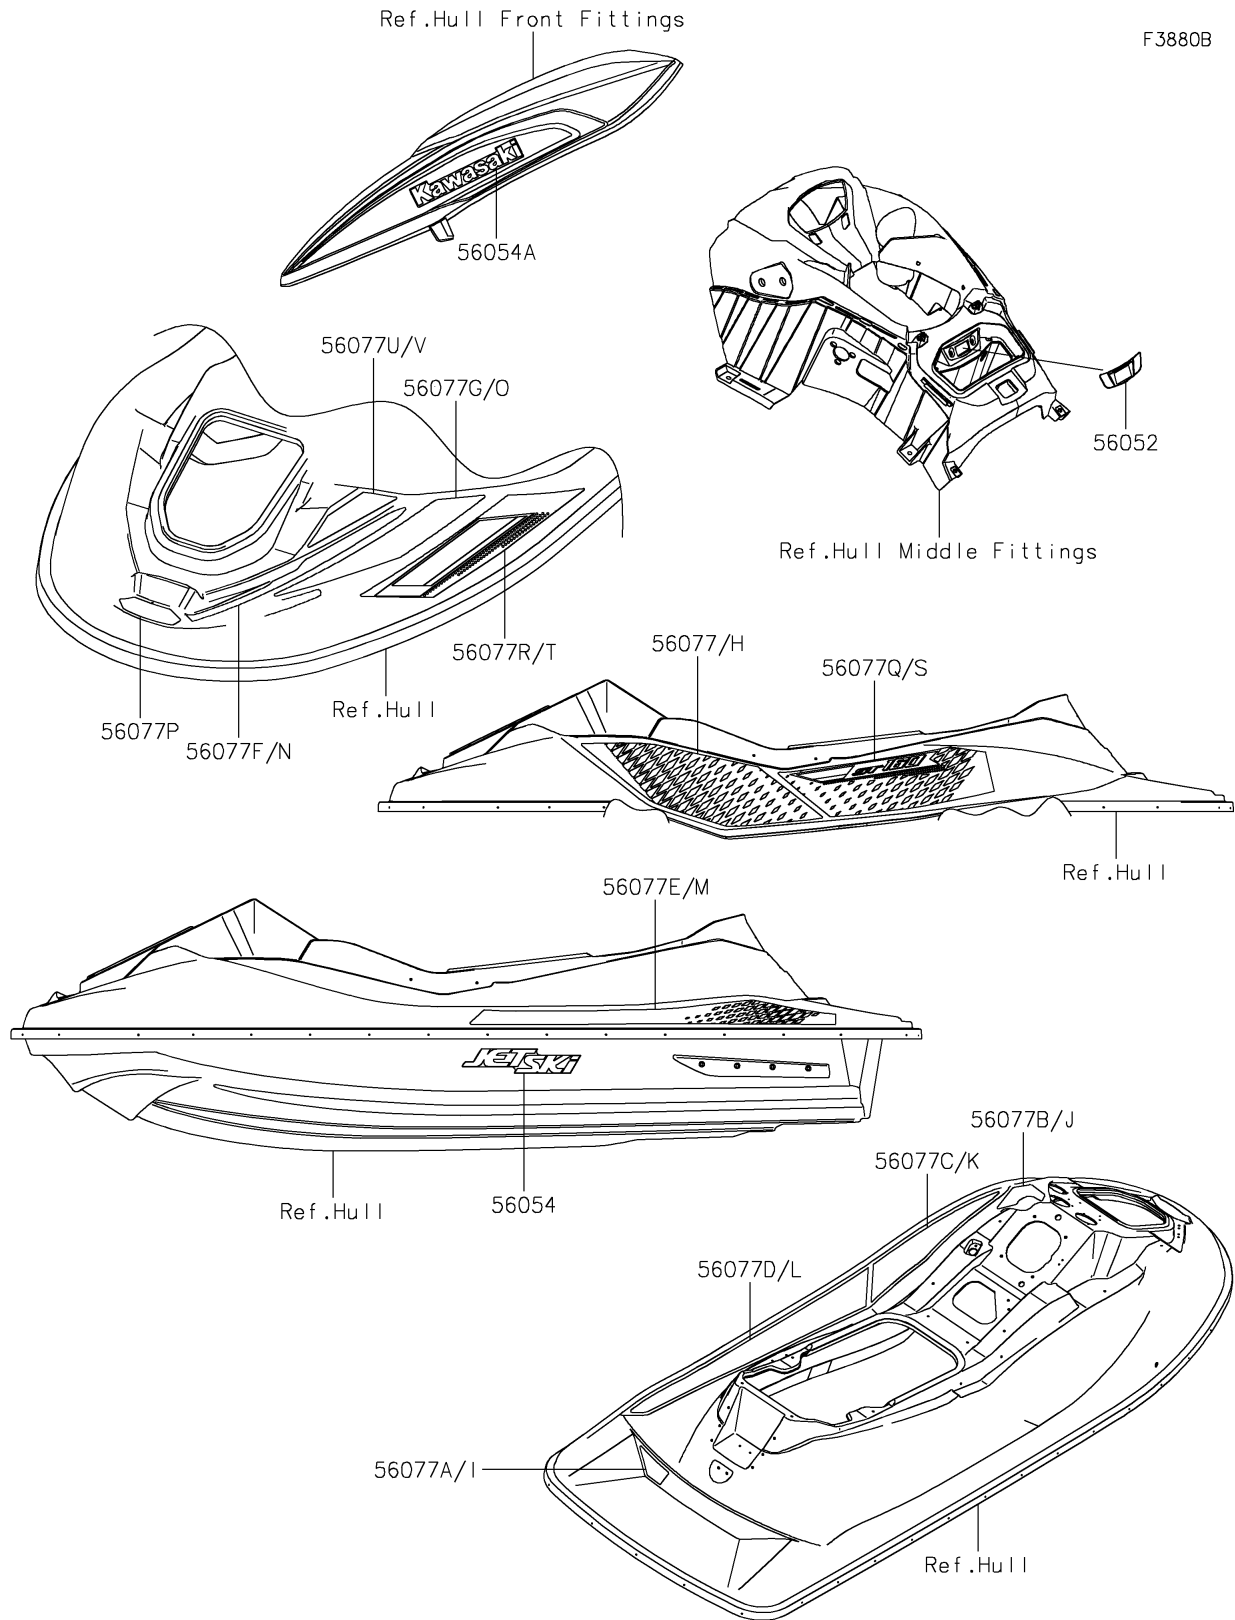

2026 STX 160

PARTS DIAGRAM

Decals(Yellow)(ETFNN)

2026 STX 160

PARTS LIST

Decals(Yellow)(ETFNN)

Kawasaki

Let the Good Times Roll®

ITEM NAME

PART NUMBER

QUANTITY
