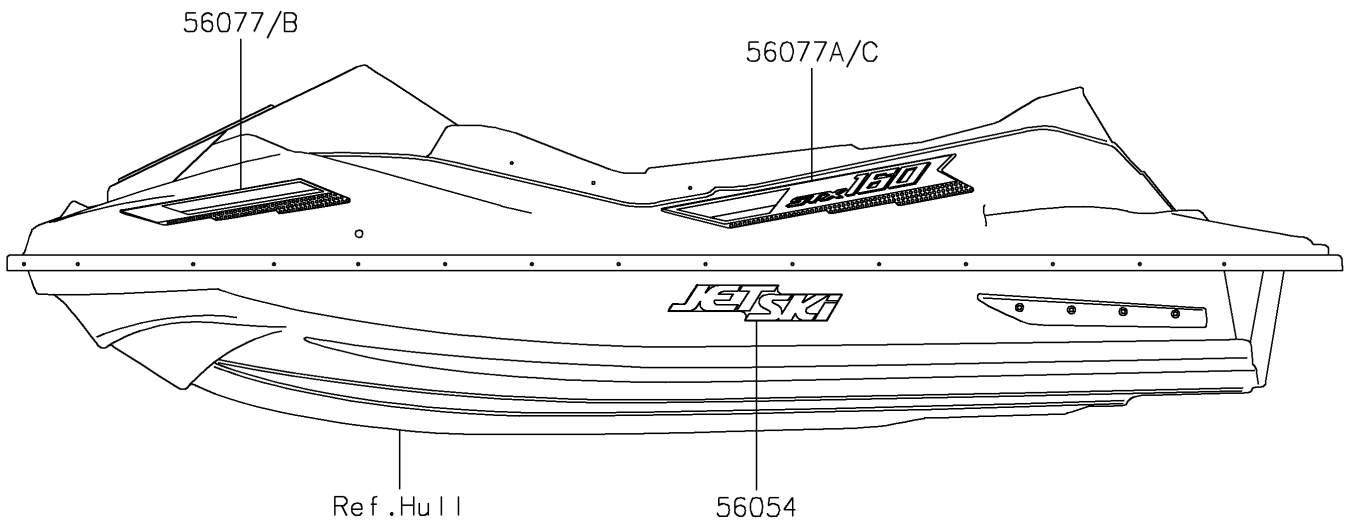

2026 STX 160

PARTS DIAGRAM

Decals(Yellow)(ESFNN)

F3880A

2026 STX 160

PARTS LIST

Decals(Yellow)(ESFNN)

Kawasaki

Let the Good Times Roll®

ITEM NAME

PART NUMBER

QUANTITY
