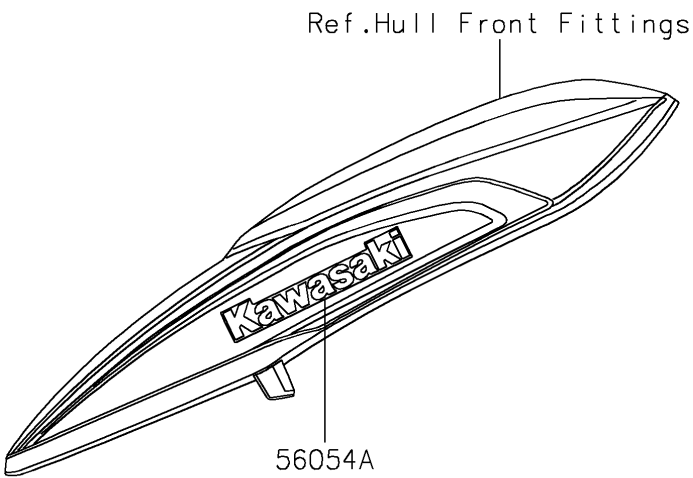

2026 STX 160

PARTS DIAGRAM

Decals(Yellow)(ESFNN)

F3880A

2026 STX 160

PARTS LIST

Decals(Yellow)(ESFNN)

Kawasaki

Let the Good Times Roll®

ITEM NAME

PART NUMBER

QUANTITY
