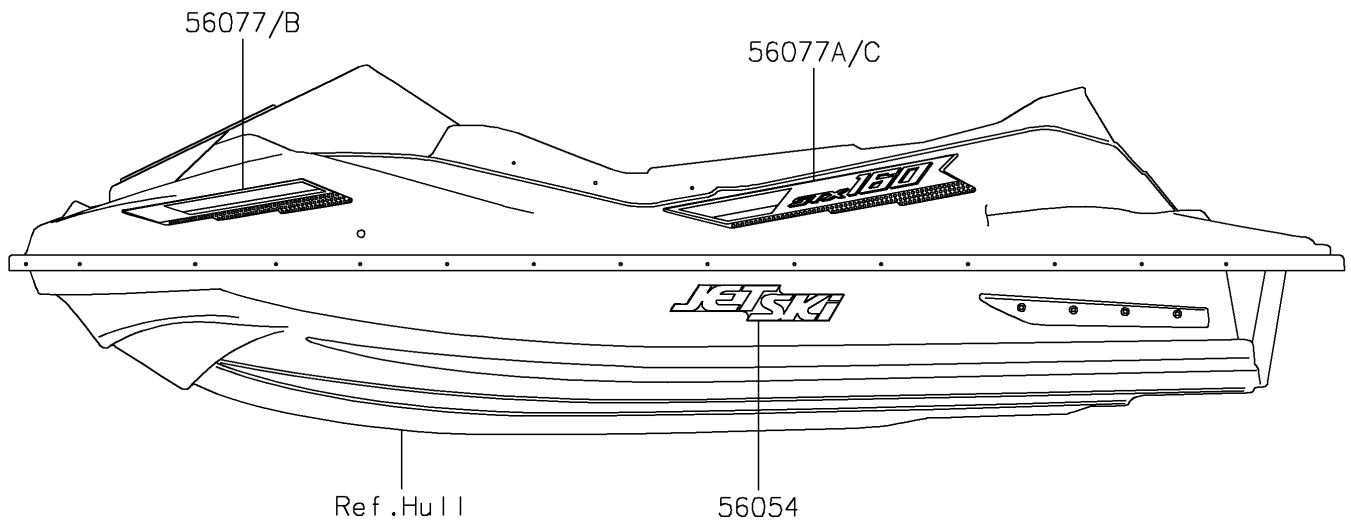

2025 STX 160

PARTS DIAGRAM

Decals(Yellow)(ESFNN)

F3880A

2025 STX 160

PARTS LIST

Decals(Yellow)(ESFNN)

Kawasaki

Let the Good Times Roll®

ITEM NAME

PART NUMBER

QUANTITY
