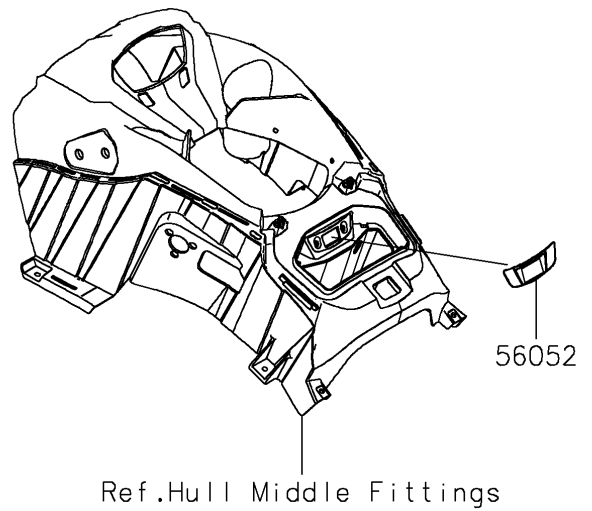

2025 STX 160

PARTS DIAGRAM

Decals(Yellow)(ESFNN)

F3880A

2025 STX 160

PARTS LIST

Decals(Yellow)(ESFNN)

Kawasaki

Let the Good Times Roll®

ITEM NAME

PART NUMBER

QUANTITY
