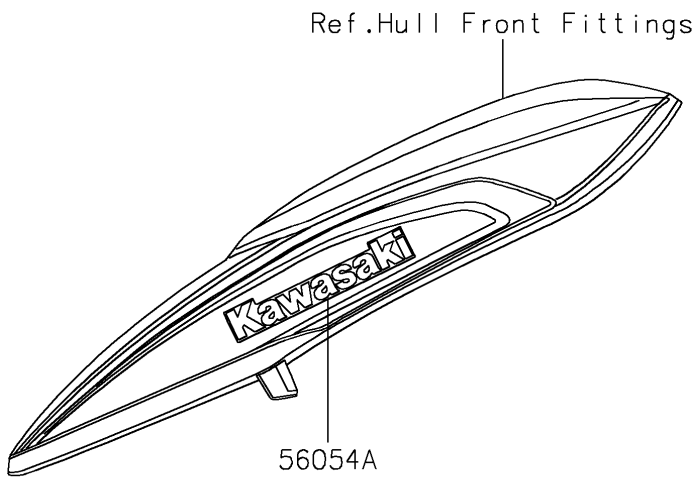

2025 STX 160

PARTS DIAGRAM

Decals(Yellow)(ESFNN)

F3880A

2025 STX 160

PARTS LIST

Decals(Yellow)(ESFNN)

Kawasaki

Let the Good Times Roll®

ITEM NAME

PART NUMBER

QUANTITY
