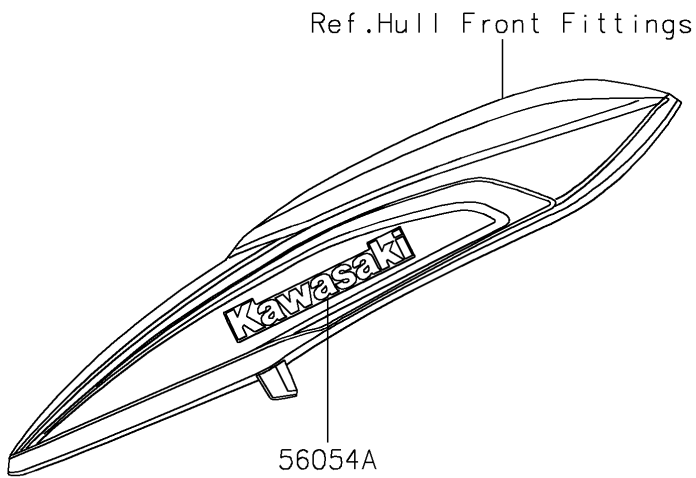

# 2025 STX 160

## PARTS DIAGRAM

Decals(Red)(ESFNN)

F3880