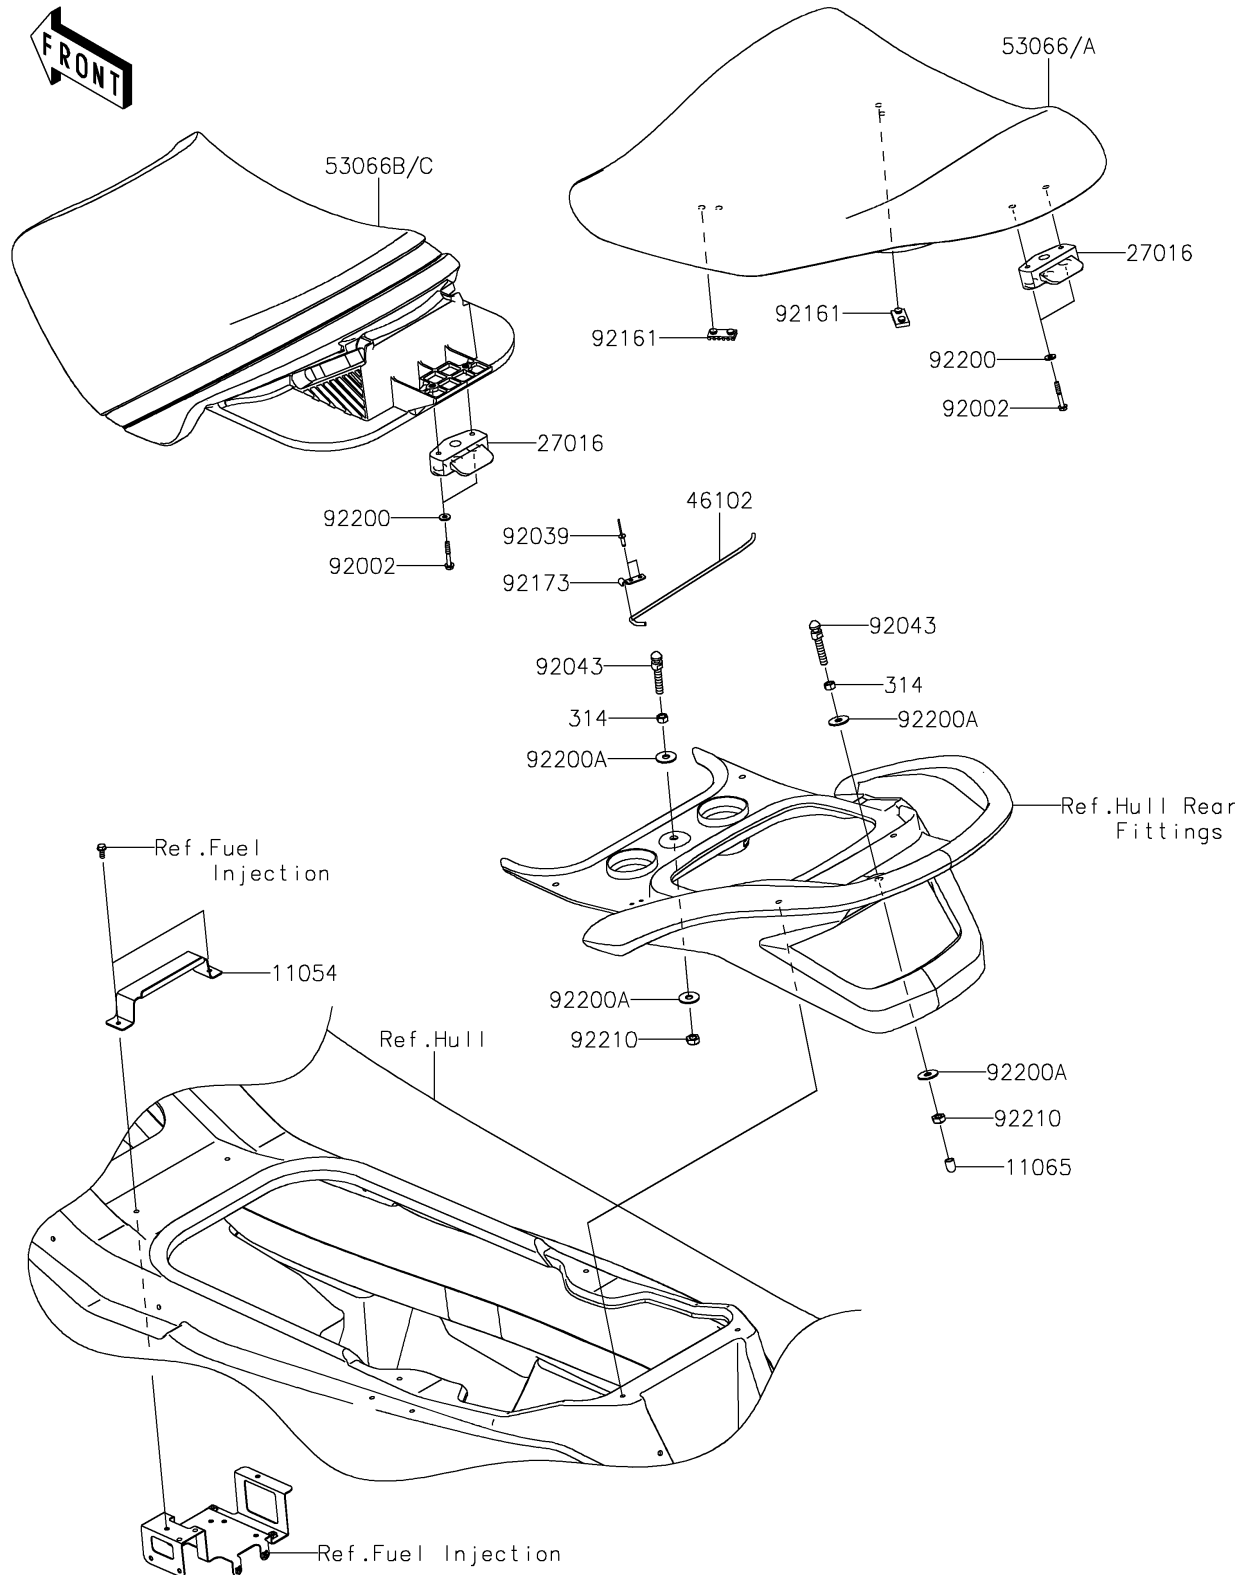

2025 STX 160

PARTS DIAGRAM

Seat

F3146

2025 STX 160

PARTS LIST

Seat

ITEM NAME

PART NUMBER

QUANTITY
