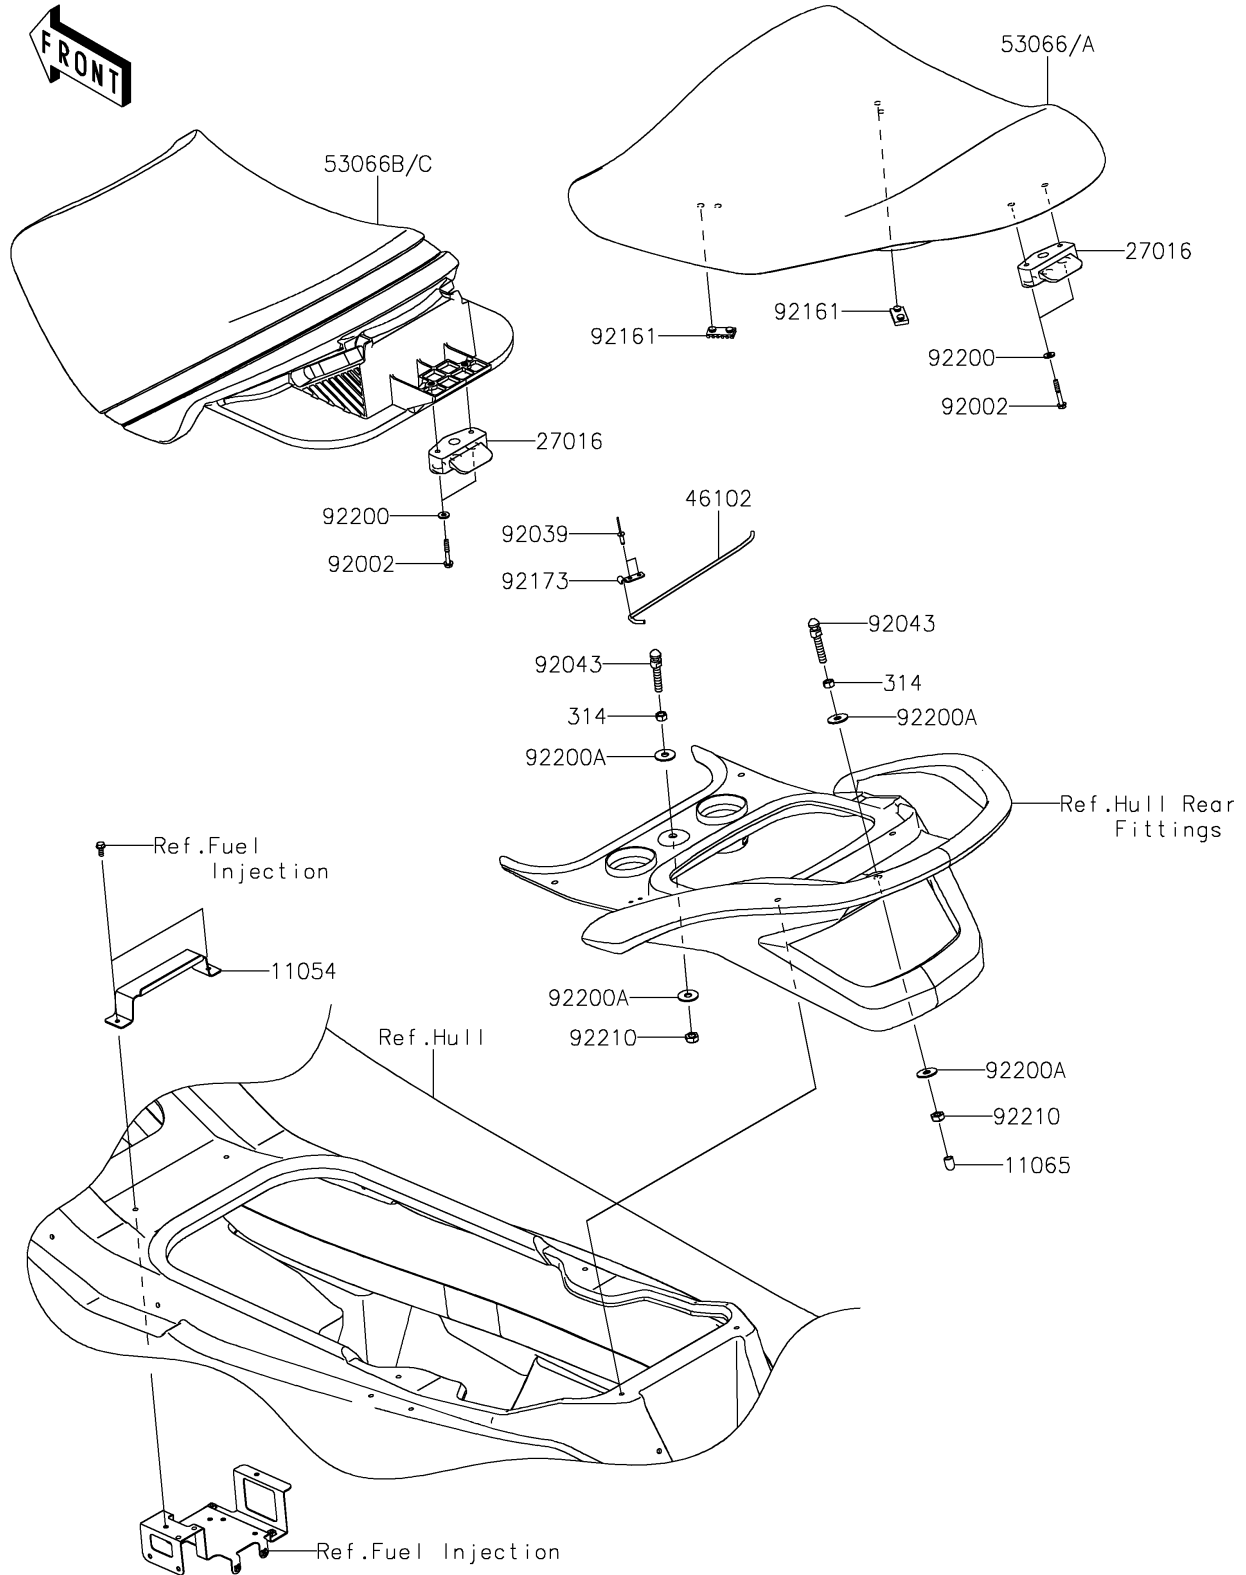

2026 STX 160

PARTS DIAGRAM

Seat

F3146

2026 STX 160

PARTS LIST

Seat

ITEM NAME	PART NUMBER	QUANTITY
BRACKET,FRONT SEAT (Ref # 11054)	11054-3702	1
CAP (Ref # 11065)	11065-1347	1
LOCK-ASSY,SEAT,FR&RR (Ref # 27016)	27016-3758	2
ROD (Ref # 46102)	46102-0639	1
SEAT-ASSY,RR,M.P.SILVER (Ref # 53066)	53066-1101-12N	1
SEAT-ASSY,RR,D.GRAY (Ref # 53066A)	53066-1101-73P	1
SEAT-ASSY,FR,M.P.SILVER+SIL (Ref # 53066B)	53066-1108-13M	1
SEAT-ASSY,FR,D.GRAY+GRY (Ref # 53066C)	53066-1108-77N	1
BOLT,6X40 (Ref # 92002)	92002-3716	4
RIVET (Ref # 92039)	92039-3714	2
PIN (Ref # 92043)	92043-3763	2
DAMPER,SEAT (Ref # 92161)	92161-1489	2
CLAMP (Ref # 92173)	92173-2098	1
WASHER,6.5X16X2.0 (Ref # 92200)	92200-1543	4
WASHER (Ref # 92200A)	92200-3762	4
NUT,LOCK,10MM (Ref # 92210)	92210-3792	2
NUT-HEX-FINE,10MM (Ref # 314)	314R1000	2