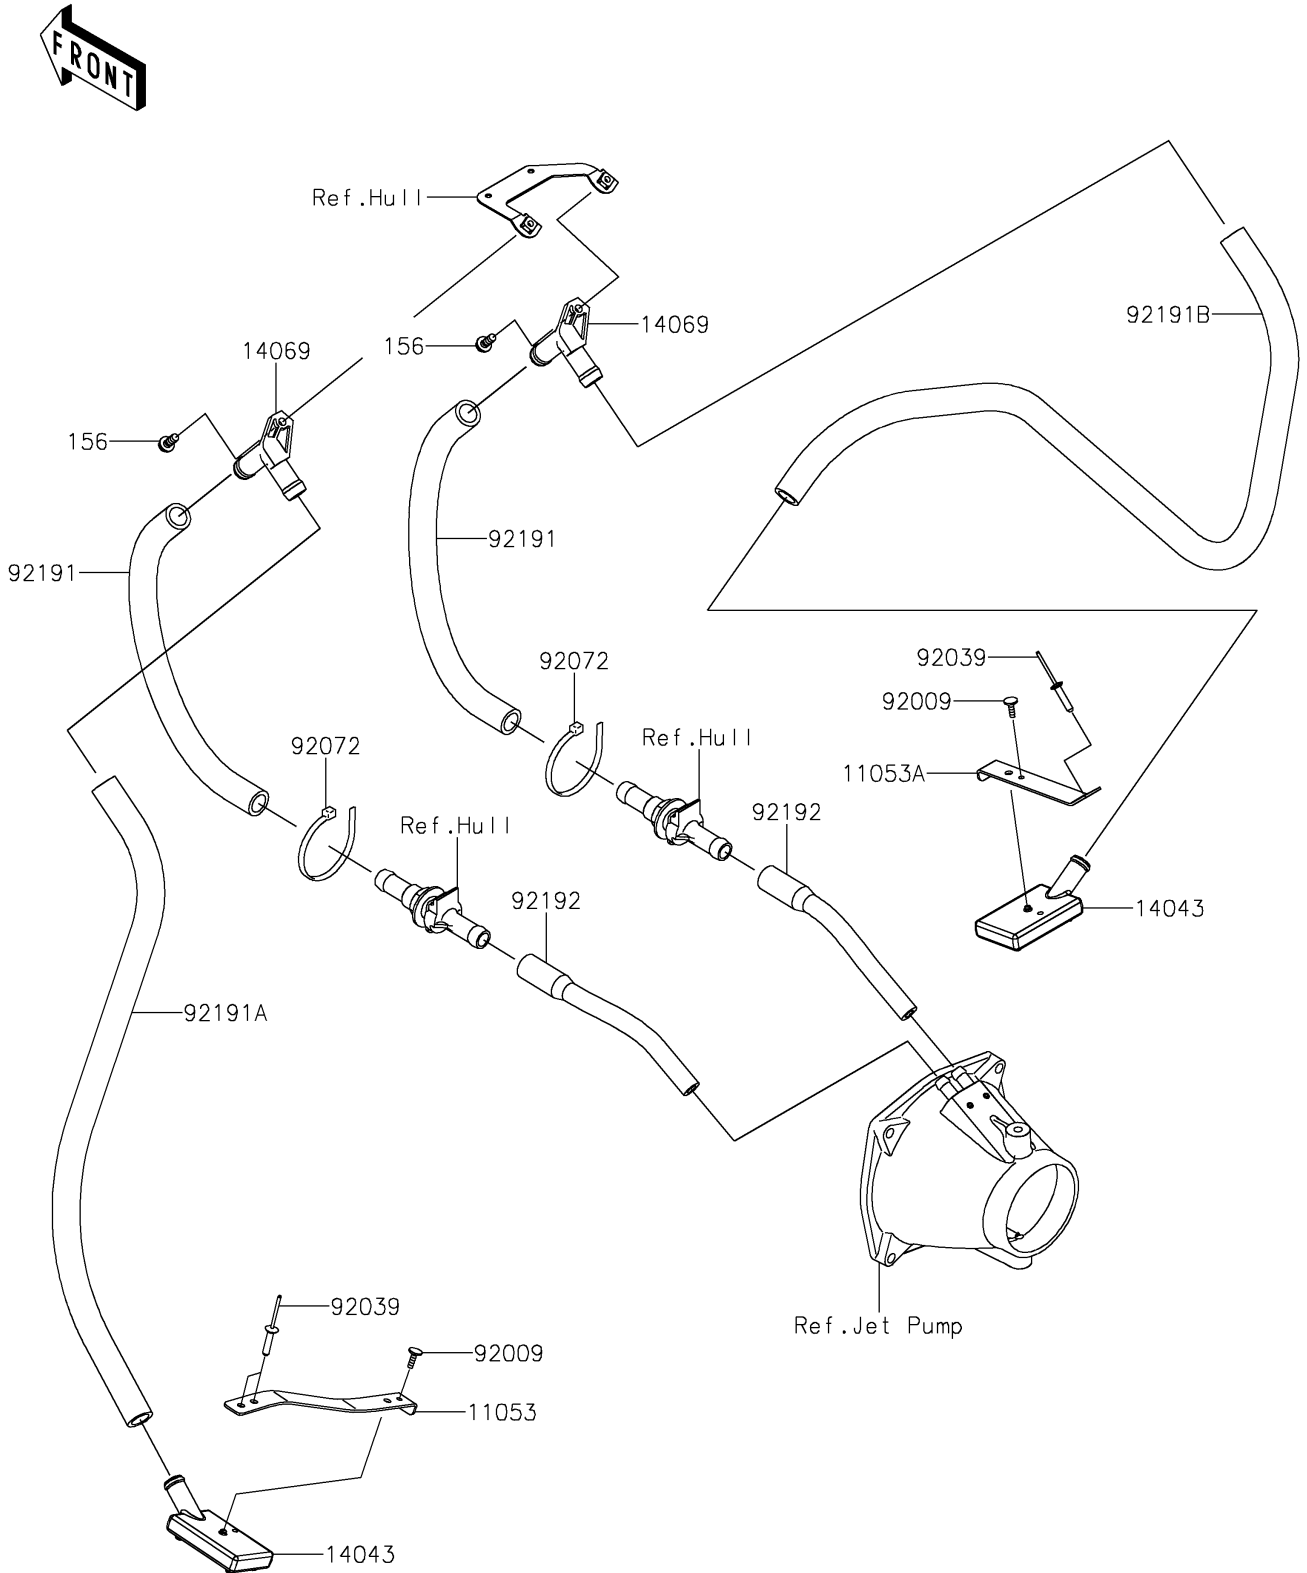

2025 STX 160

PARTS DIAGRAM

Bilge System

F3145

2025 STX 160

PARTS LIST

Bilge System

Kawasaki

Let the Good Times Roll®

ITEM NAME

PART NUMBER

QUANTITY
