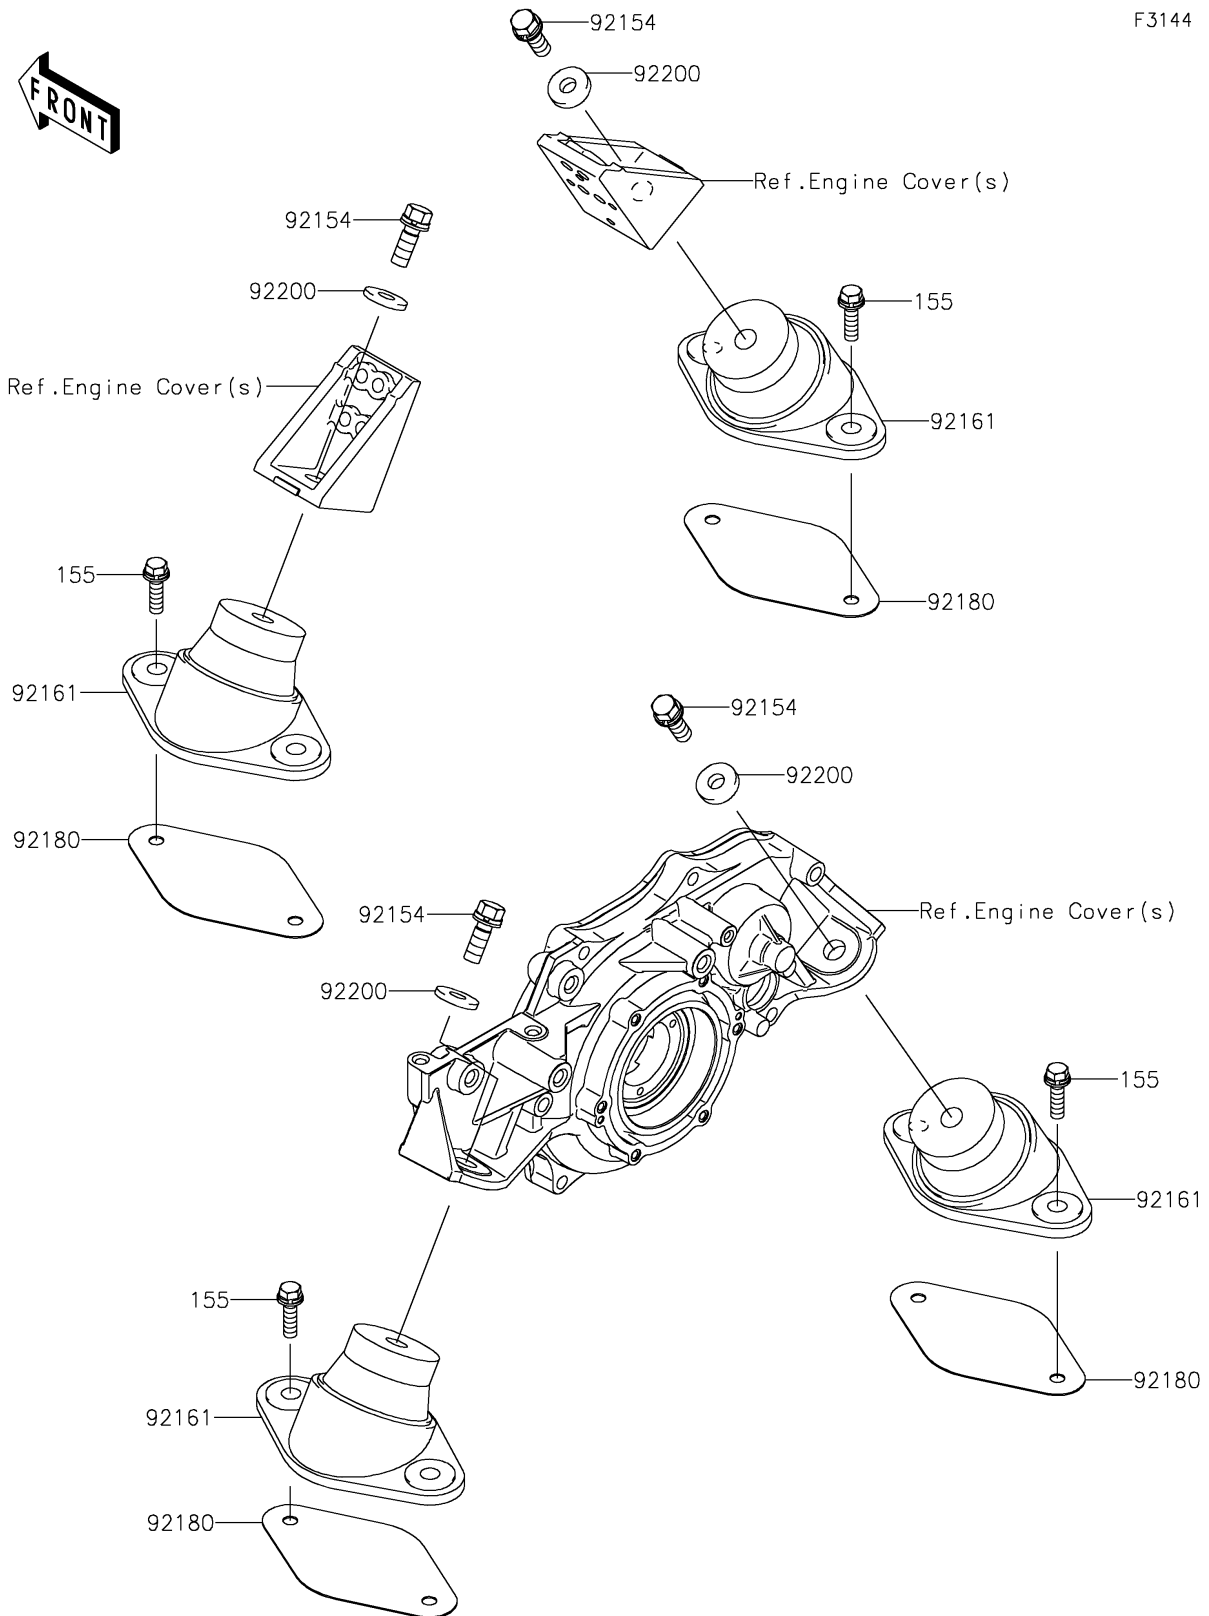

2026 STX 160

PARTS DIAGRAM

Engine Mount

F3144

2026 STX 160

PARTS LIST

Engine Mount

Kawasaki

Let the Good Times Roll®

ITEM NAME

PART NUMBER

QUANTITY
