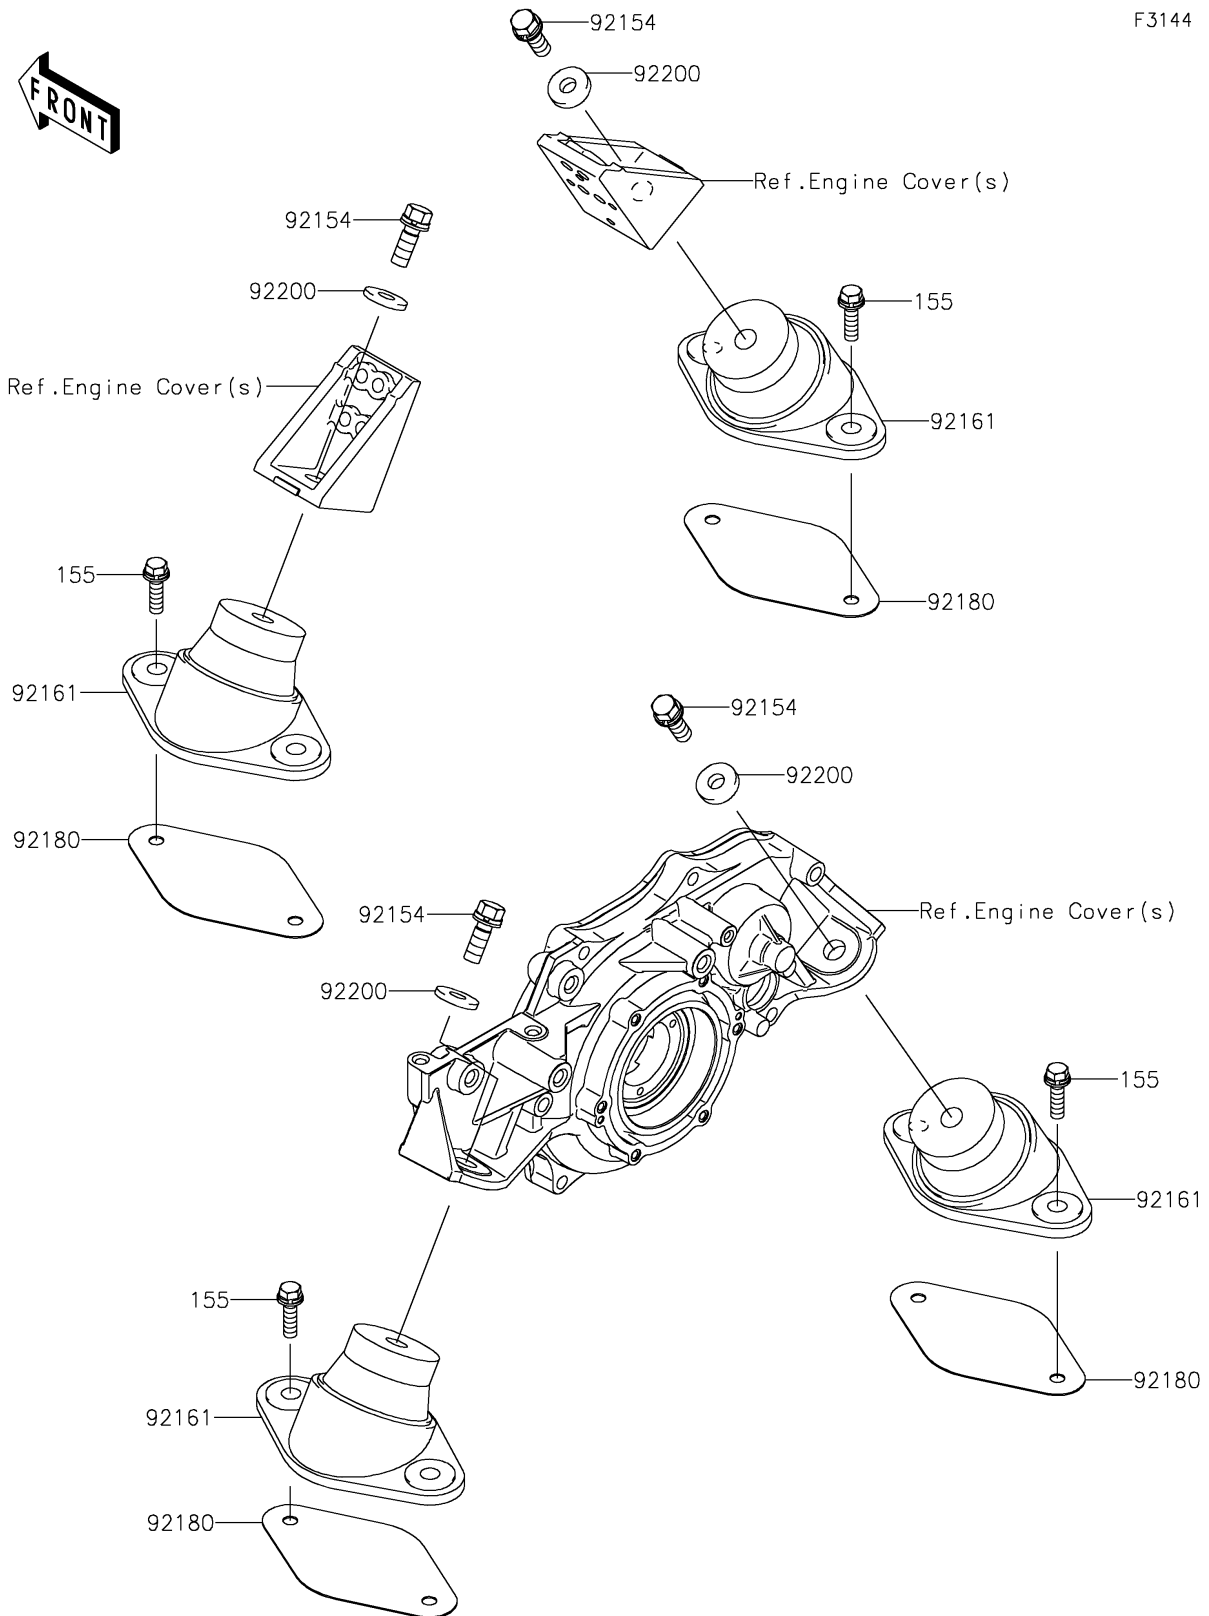

2025 STX 160

PARTS DIAGRAM

Engine Mount

F3144

2025 STX 160

PARTS LIST

Engine Mount

Kawasaki

Let the Good Times Roll®

ITEM NAME

PART NUMBER

QUANTITY
