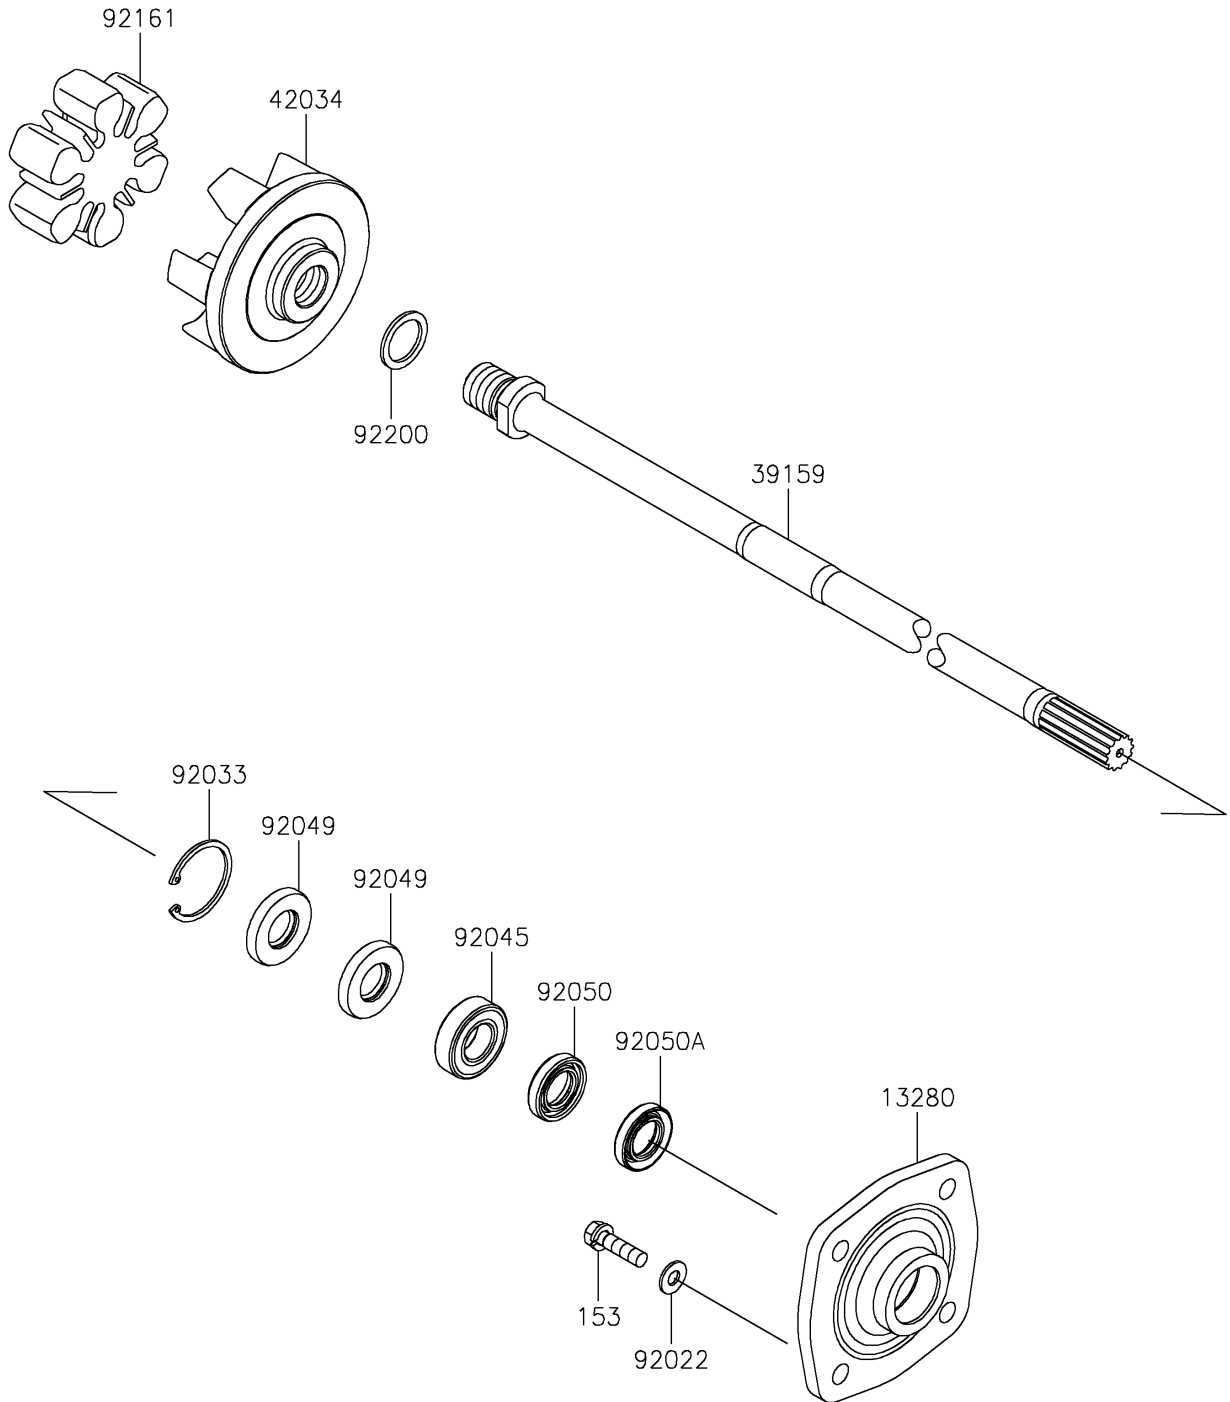

2026 STX 160

PARTS DIAGRAM

Drive Shaft

E3134

2026 STX 160

PARTS LIST

Drive Shaft

ITEM NAME	PART NUMBER	QUANTITY
HOLDER (Ref # 13280)	13280-3756	1
SHAFT-DRIVE (Ref # 39159)	39159-3739	1
COUPLING (Ref # 42034)	42034-3711	1
WASHER,8.2X18X1.5 (Ref # 92022)	92022-1964	4
RING-SNAP,42MM (Ref # 92033)	92033-3713	1
BEARING-BALL,60042RD (Ref # 92045)	92045-3705	1
SEAL-OIL,S620426 (Ref # 92049)	92049-3707	2
SEAL-OIL,SCY20368 (Ref # 92050)	92050-502	1
SEAL-OIL,SC20367 (Ref # 92050A)	92050-503	1
DAMPER (Ref # 92161)	92161-3711	1
WASHER,24X32X2.0 (Ref # 92200)	92200-3739	1
BOLT-WS-SMALL,8X30 (Ref # 153)	153R0830	4