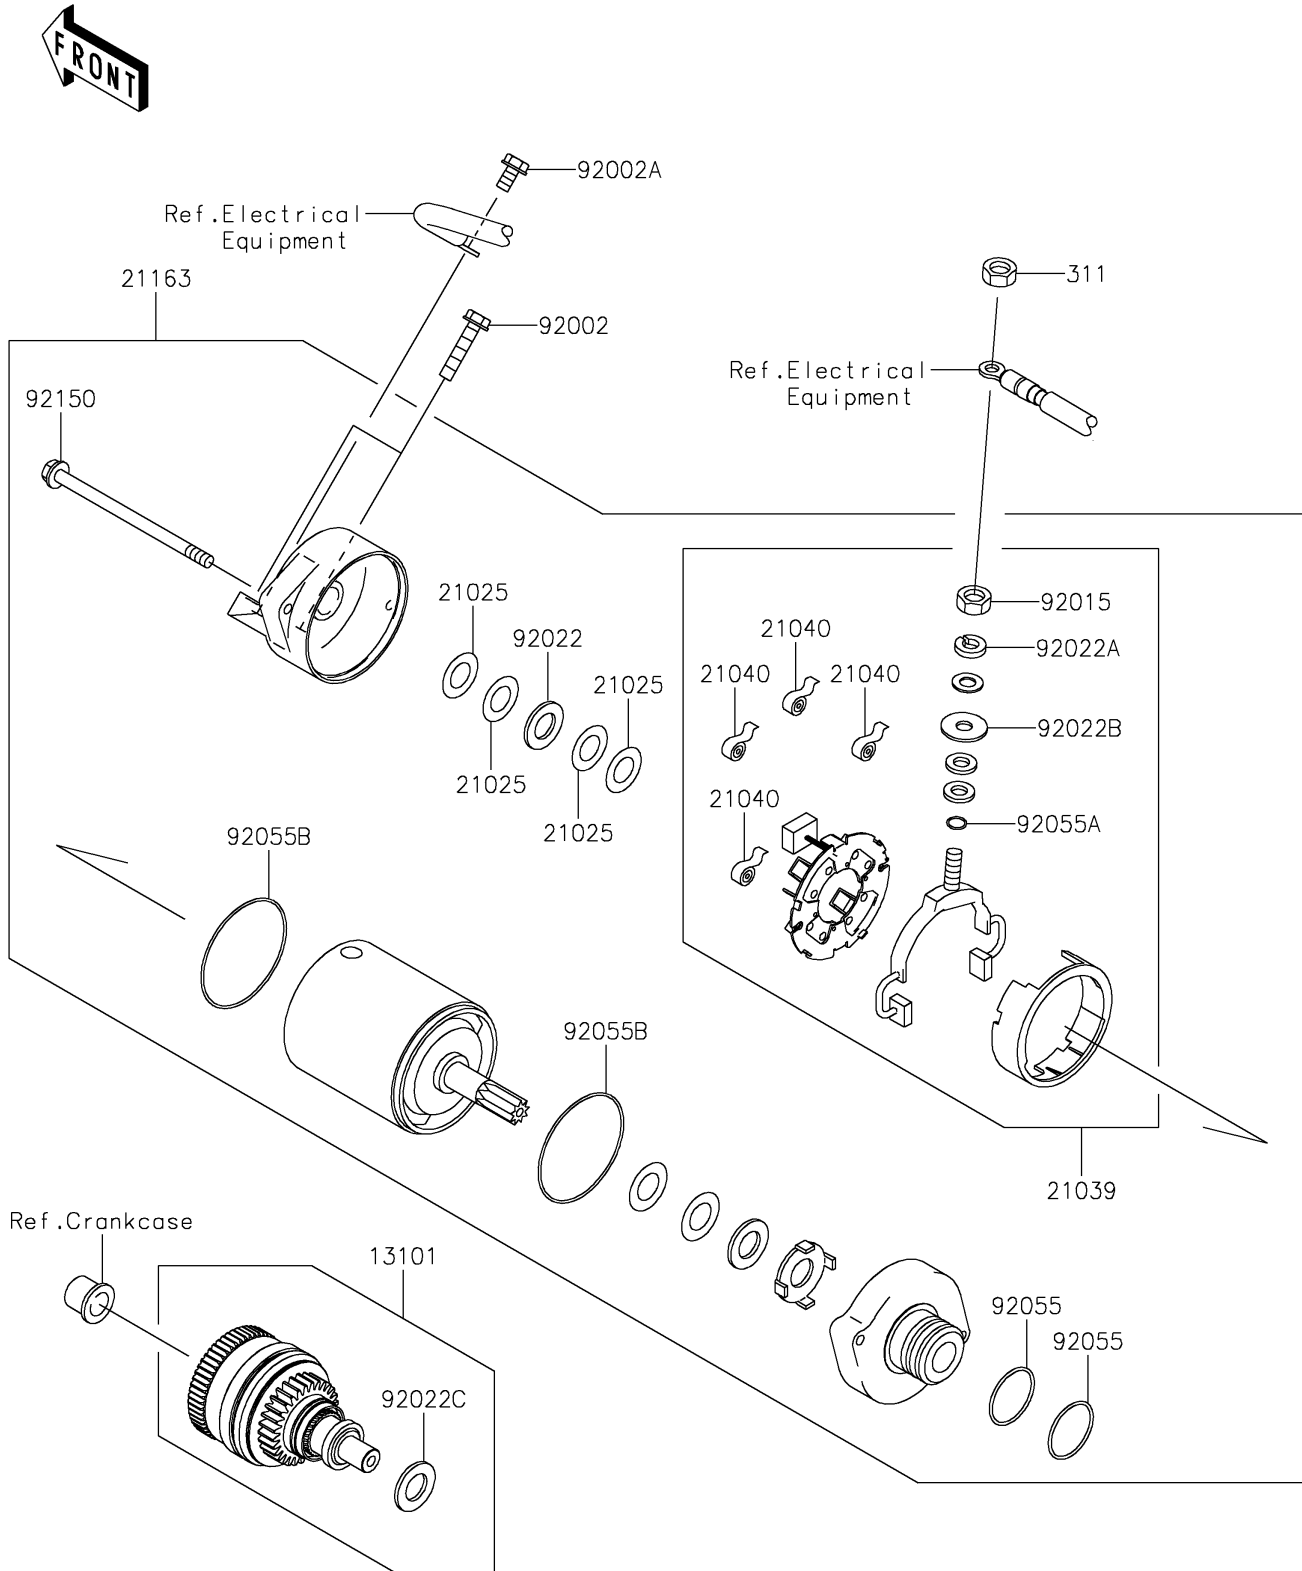

2026 STX 160

PARTS DIAGRAM

Starter Motor

E1840

2026 STX 160

PARTS LIST

Starter Motor

Kawasaki

Let the Good Times Roll®

ITEM NAME

PART NUMBER

QUANTITY
