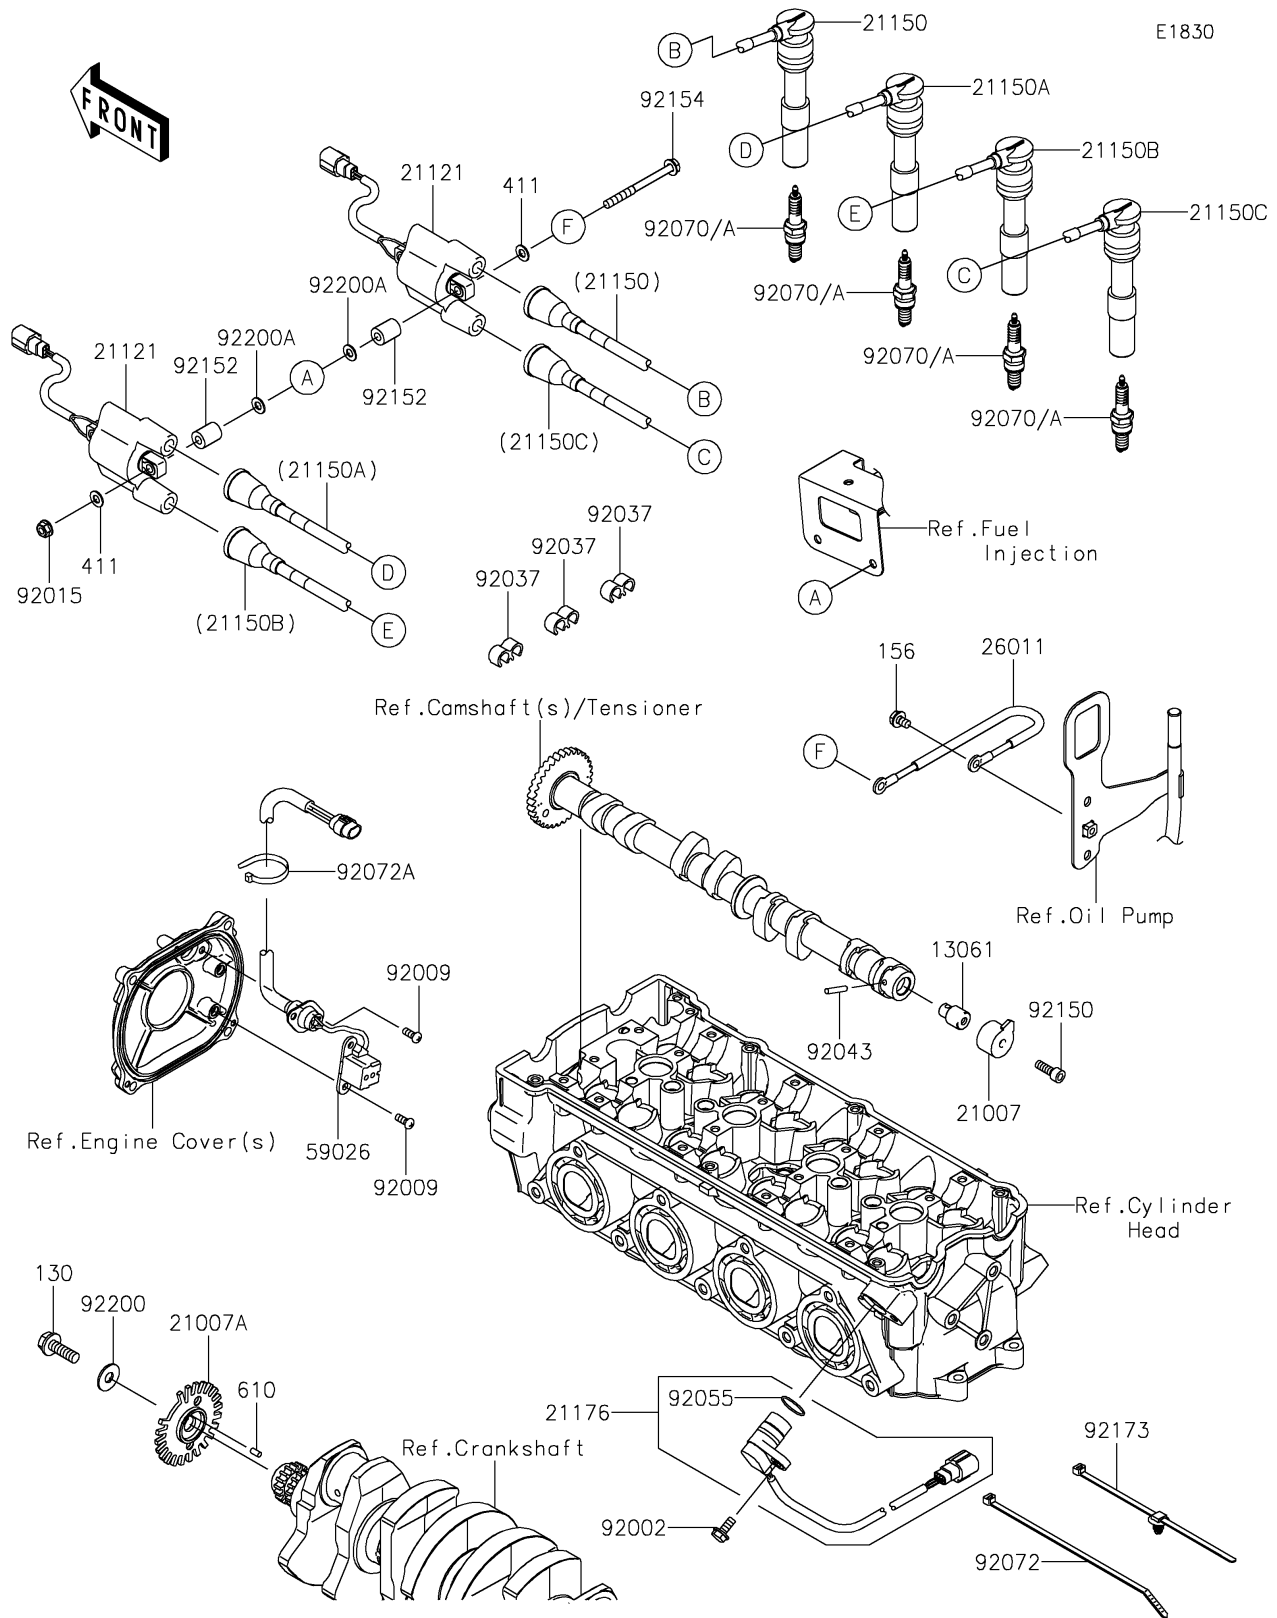

2025 STX 160

PARTS DIAGRAM

Ignition System

2025 STX 160

PARTS LIST

Ignition System

ITEM NAME	PART NUMBER	QUANTITY
-----------	-------------	----------
