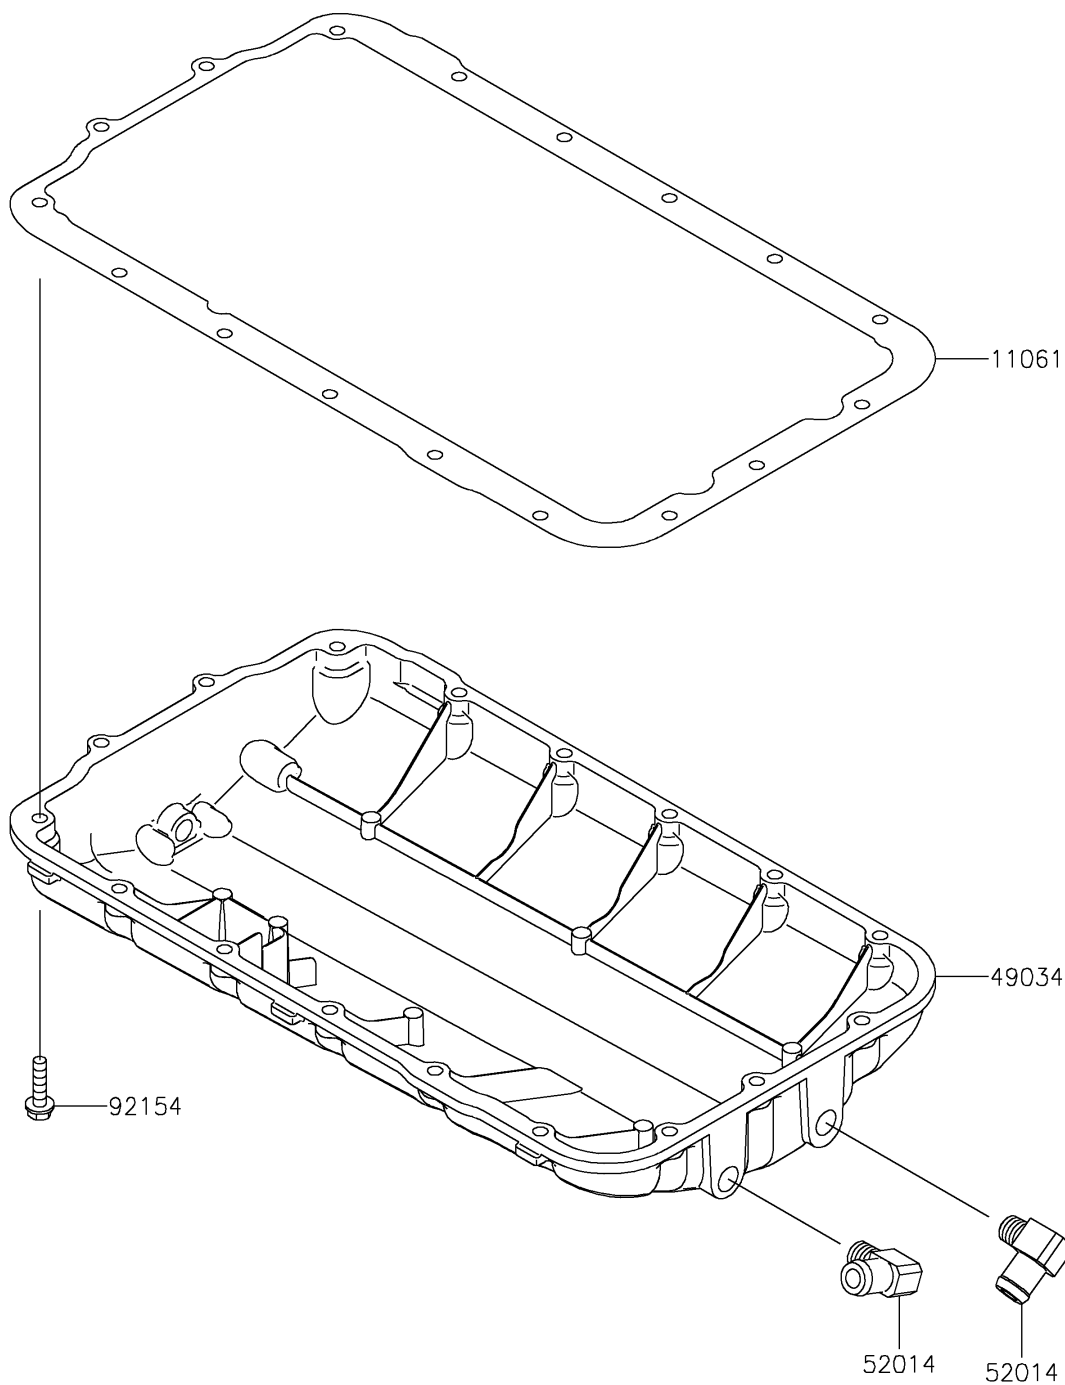

2025 STX 160

PARTS DIAGRAM

Oil Pan

E1434

2025 STX 160

PARTS LIST

Oil Pan

Kawasaki

Let the Good Times Roll®

ITEM NAME

PART NUMBER

QUANTITY
