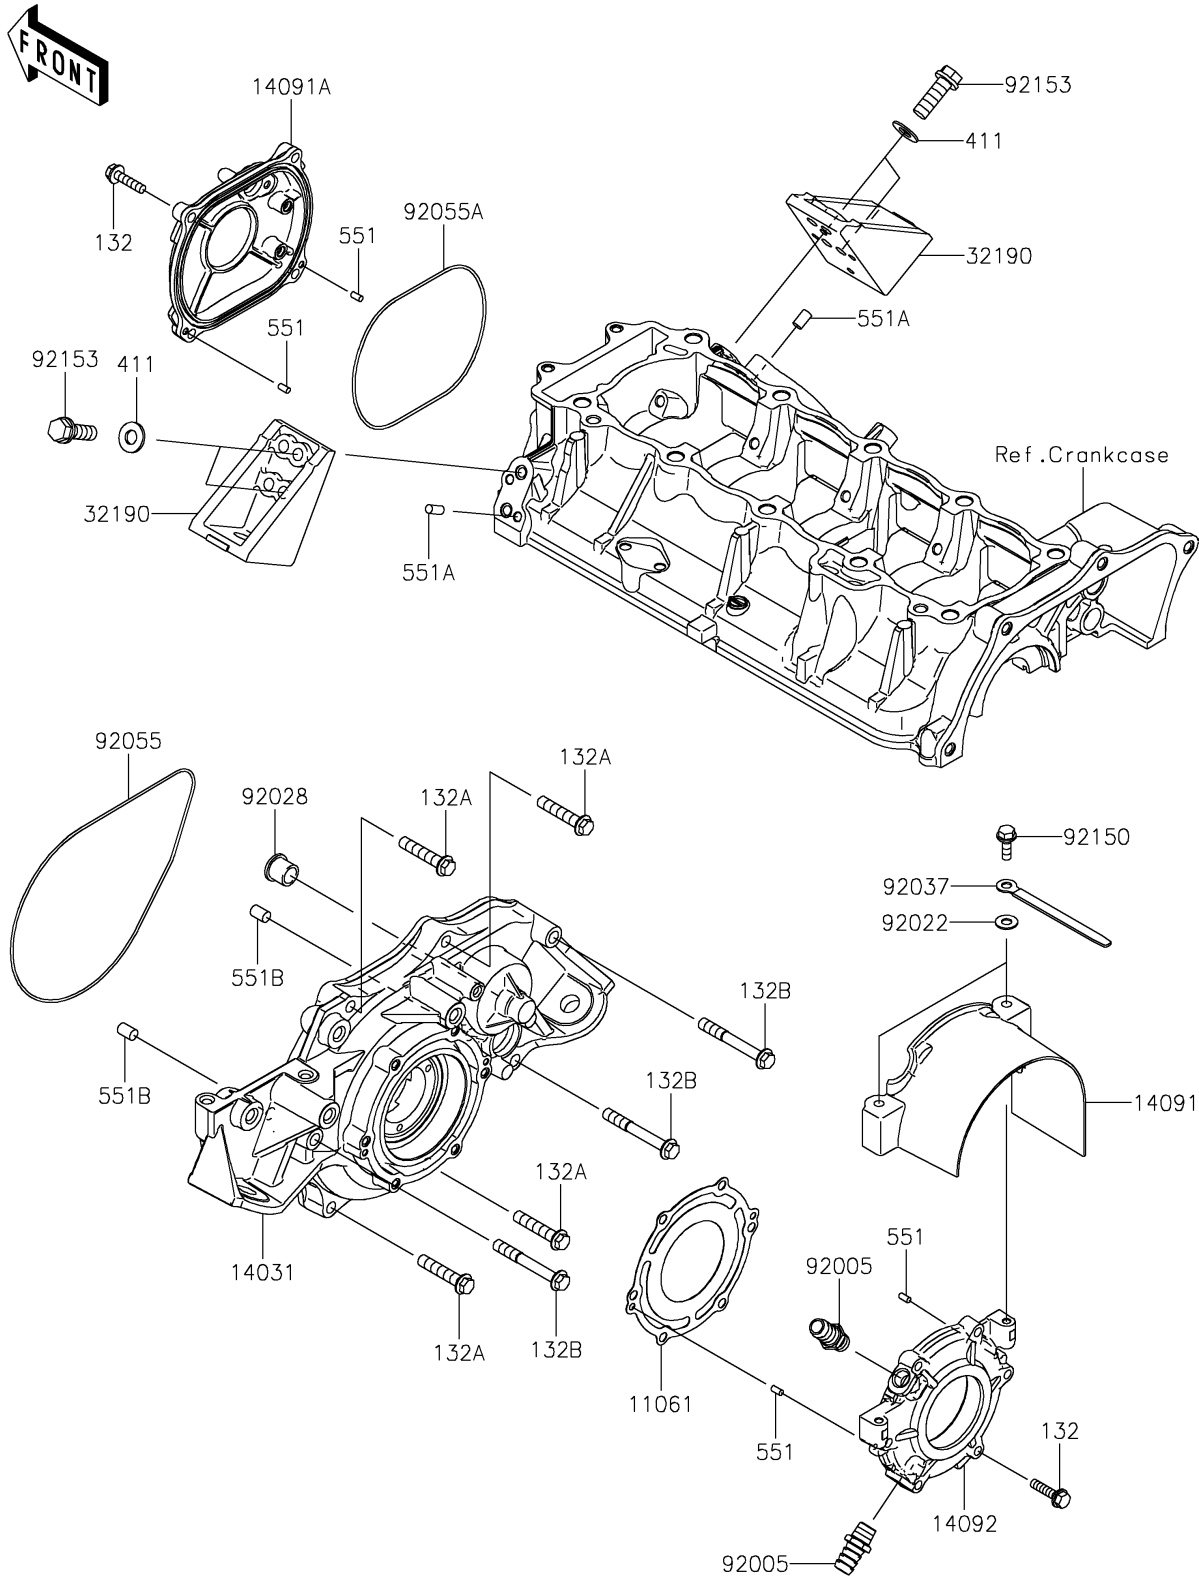

2026 STX 160

PARTS DIAGRAM

Engine Cover(s)

E1431

2026 STX 160

PARTS LIST

Engine Cover(s)

ITEM NAME	PART NUMBER	QUANTITY
GASKET,OUTPUT COVER (Ref # 11061)	11061-1499	1
COVER-GENERATOR (Ref # 14031)	14031-3737	1
COVER,COUPLING (Ref # 14091)	14091-3749	1
COVER,PULS (Ref # 14091A)	14091-3763	1
COVER,OUTPUT (Ref # 14092)	14092-1046	1
BRACKET-ENGINE (Ref # 32190)	32190-3703	2
FITTING (Ref # 92005)	92005-3714	2
WASHER,6.5X20X1.5 (Ref # 92022)	92022-3710	2
BUSHING (Ref # 92028)	92028-3718	1
CLAMP,L=100 (Ref # 92037)	92037-3736	2
RING-O,196X3 (Ref # 92055)	92055-3761	1
RING-O,120X3 (Ref # 92055A)	92055-3762	1
BOLT,6X18 (Ref # 92150)	92150-3729	2
BOLT,FLANGED,8X30 (Ref # 92153)	92153-3722	4
BOLT-FLANGED-SMALL,6X25 (Ref # 132)	132BD0625	10
BOLT-FLANGED-SMALL,8X40 (Ref # 132A)	132BD0840	4
BOLT-FLANGED-SMALL,8X60 (Ref # 132B)	132BD0860	3
WASHER-PLAIN,8MM (Ref # 411)	411S0800	4
PIN-DOWEL (Ref # 551)	551R0408	4
PIN-DOWEL (Ref # 551A)	551R0612	4
PIN-DOWEL (Ref # 551B)	551R0812	2