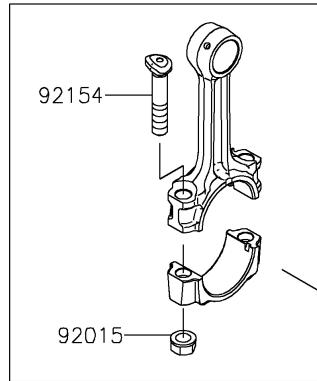

2025 STX 160

PARTS DIAGRAM

Crankshaft

E1321

13251

2025 STX 160

PARTS LIST

Crankshaft

Kawasaki

Let the Good Times Roll®

ITEM NAME

PART NUMBER

QUANTITY
