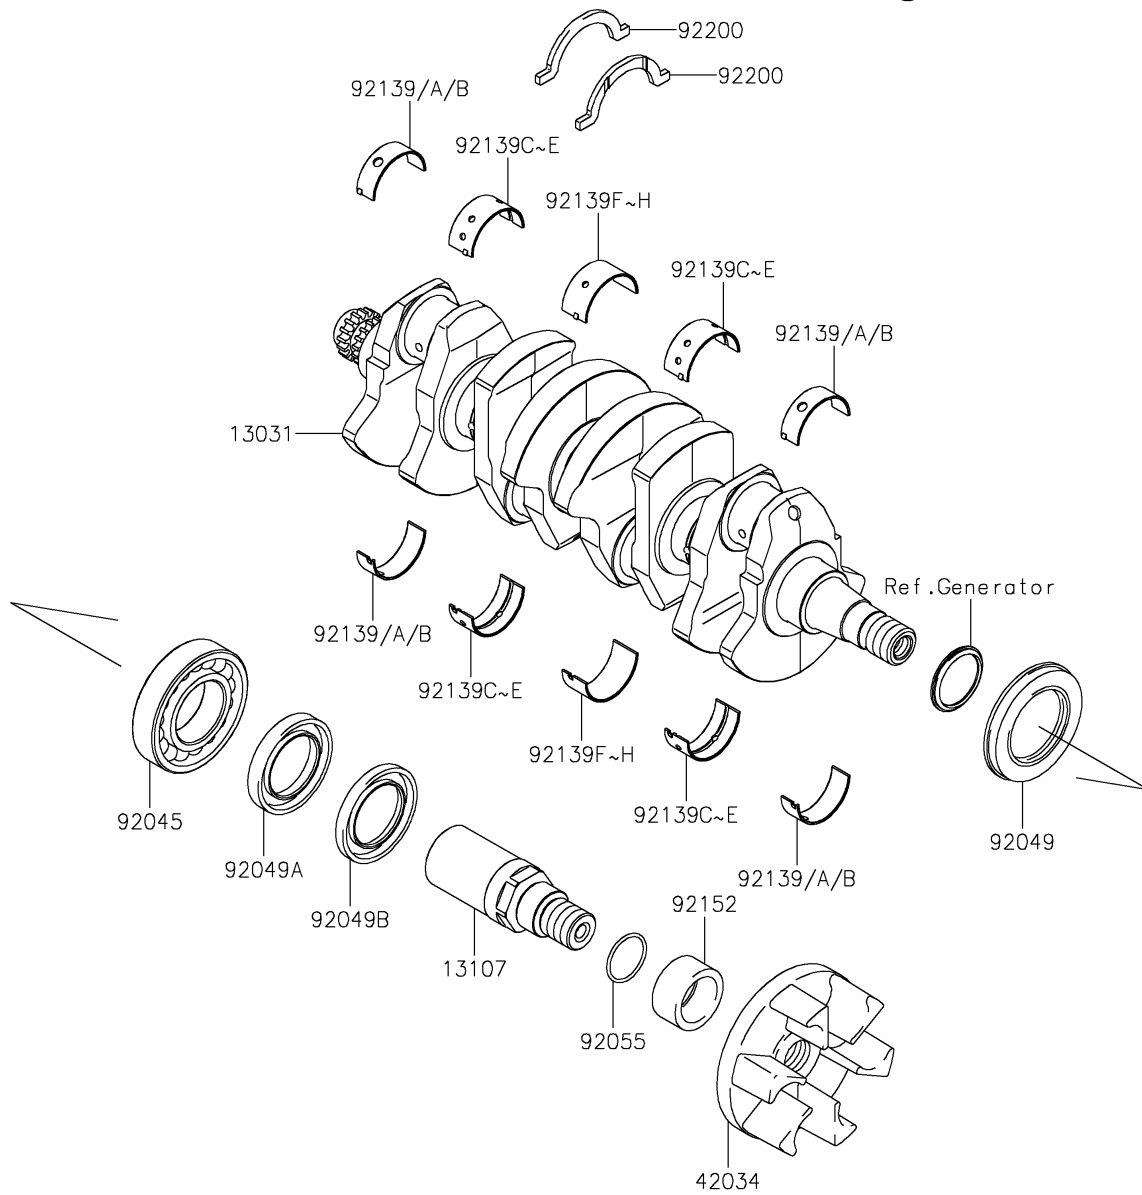

2025 STX 160

PARTS DIAGRAM

Crankshaft

E1321

13251

2025 STX 160

PARTS LIST

Crankshaft

Kawasaki

Let the Good Times Roll®

ITEM NAME

PART NUMBER

QUANTITY
