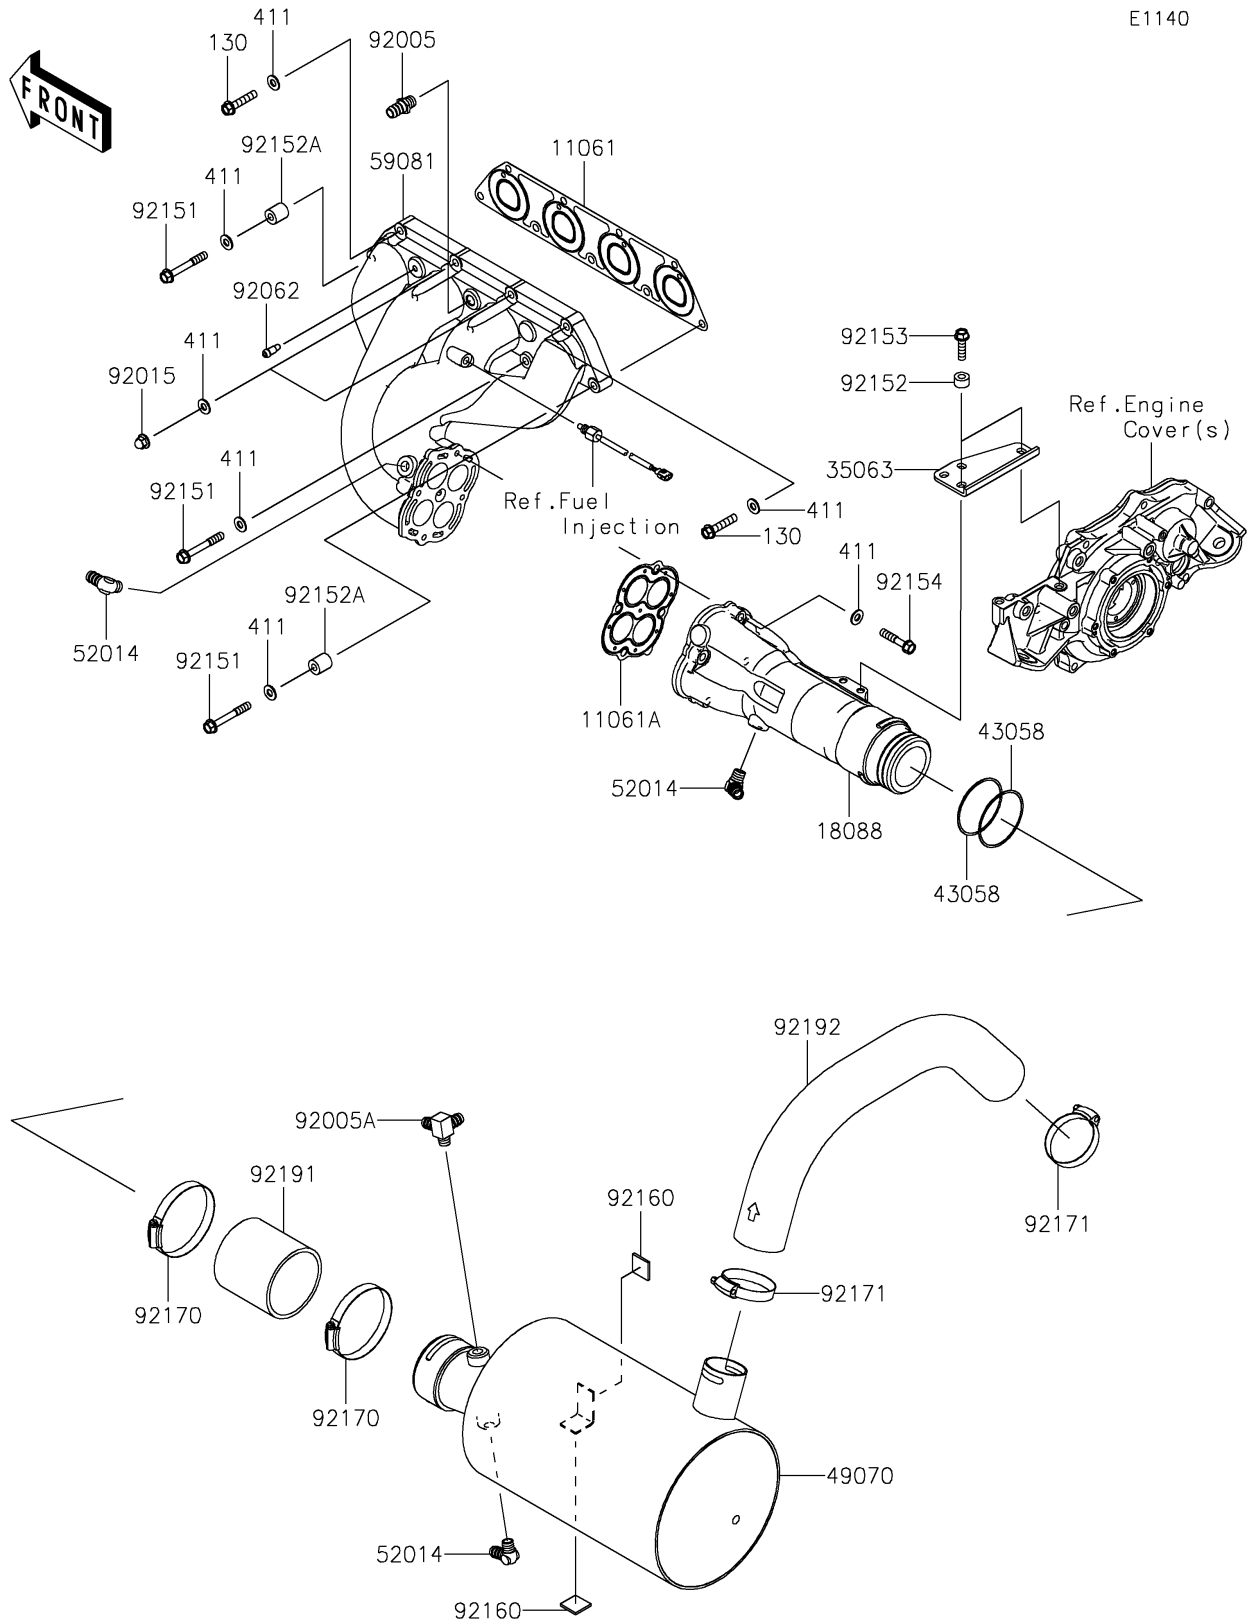

2025 STX 160

PARTS DIAGRAM

Muffler(s)

E1140

2025 STX 160

PARTS LIST

Muffler(s)

Kawasaki

Let the Good Times Roll®

ITEM NAME

PART NUMBER

QUANTITY
