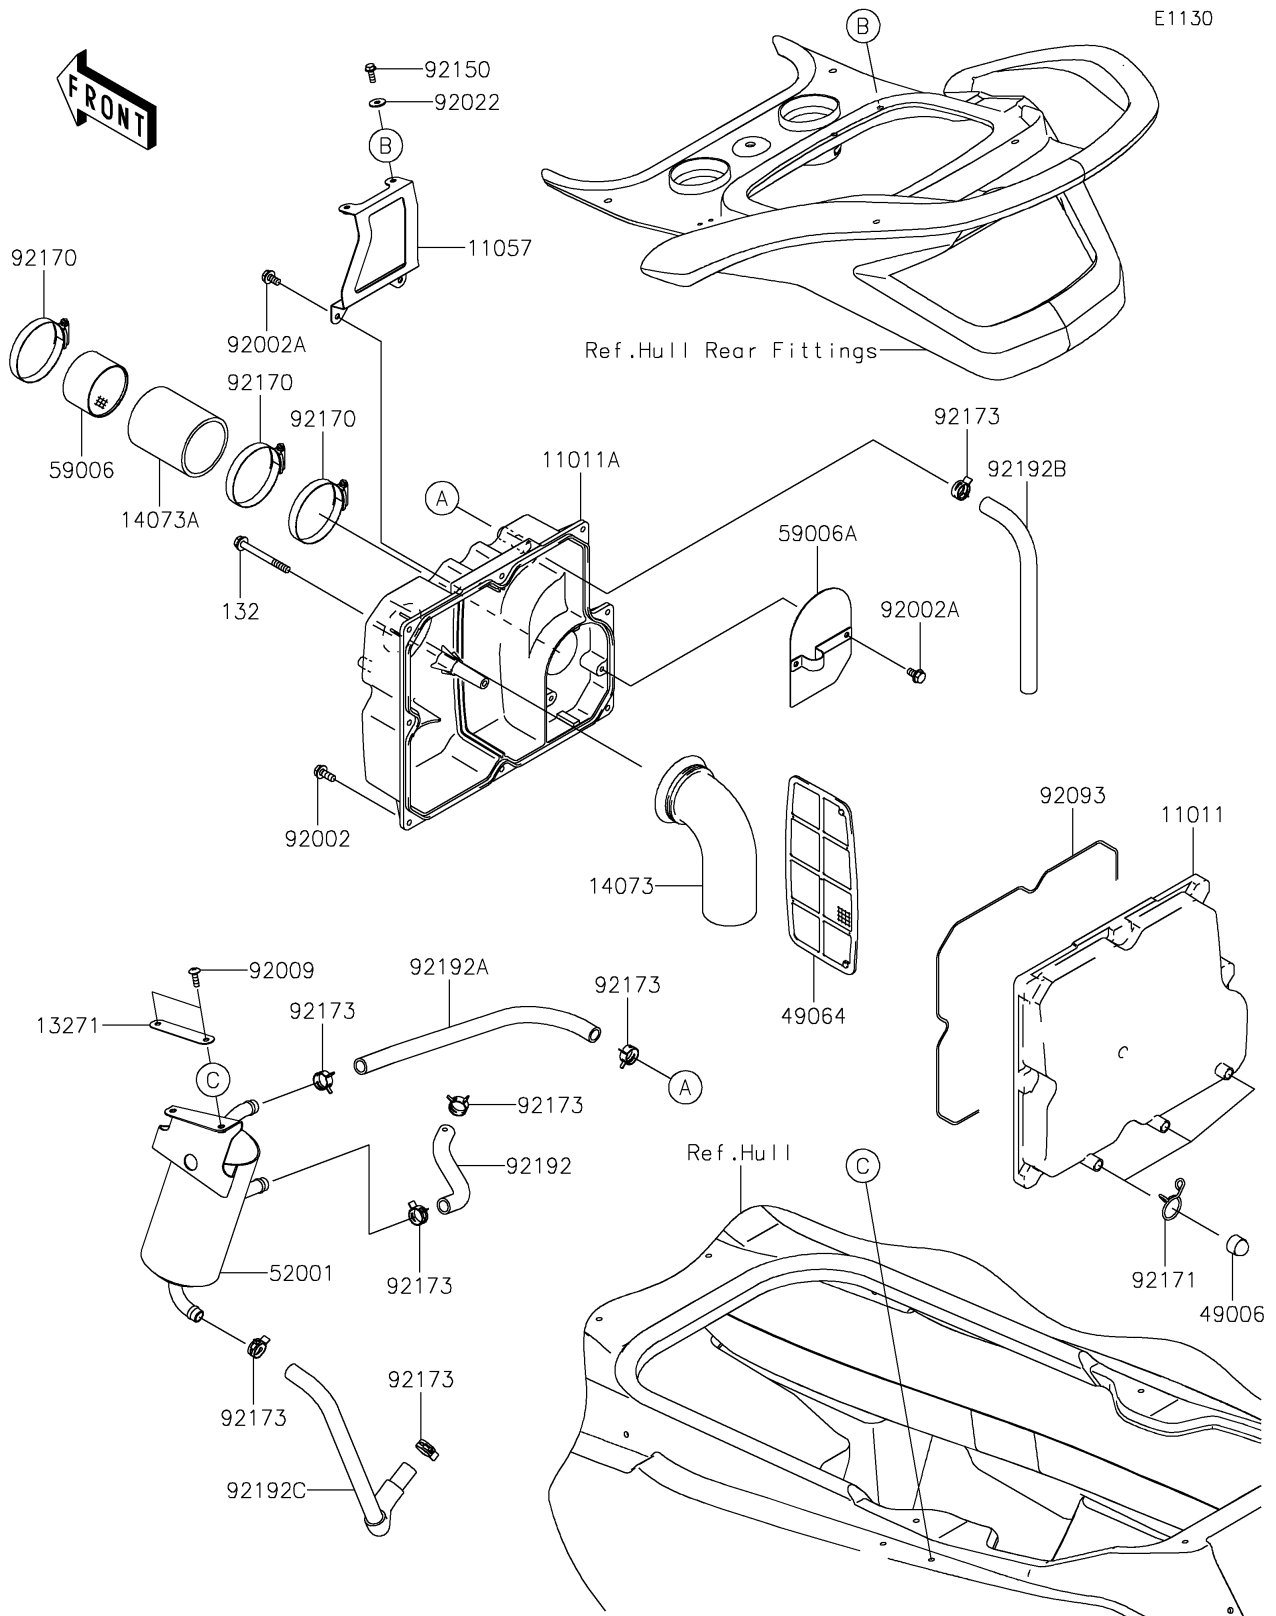

2026 STX 160

PARTS DIAGRAM

Intake Silencer

2026 STX 160

PARTS LIST

Intake Silencer

Kawasaki

Let the Good Times Roll®

ITEM NAME

PART NUMBER

QUANTITY
