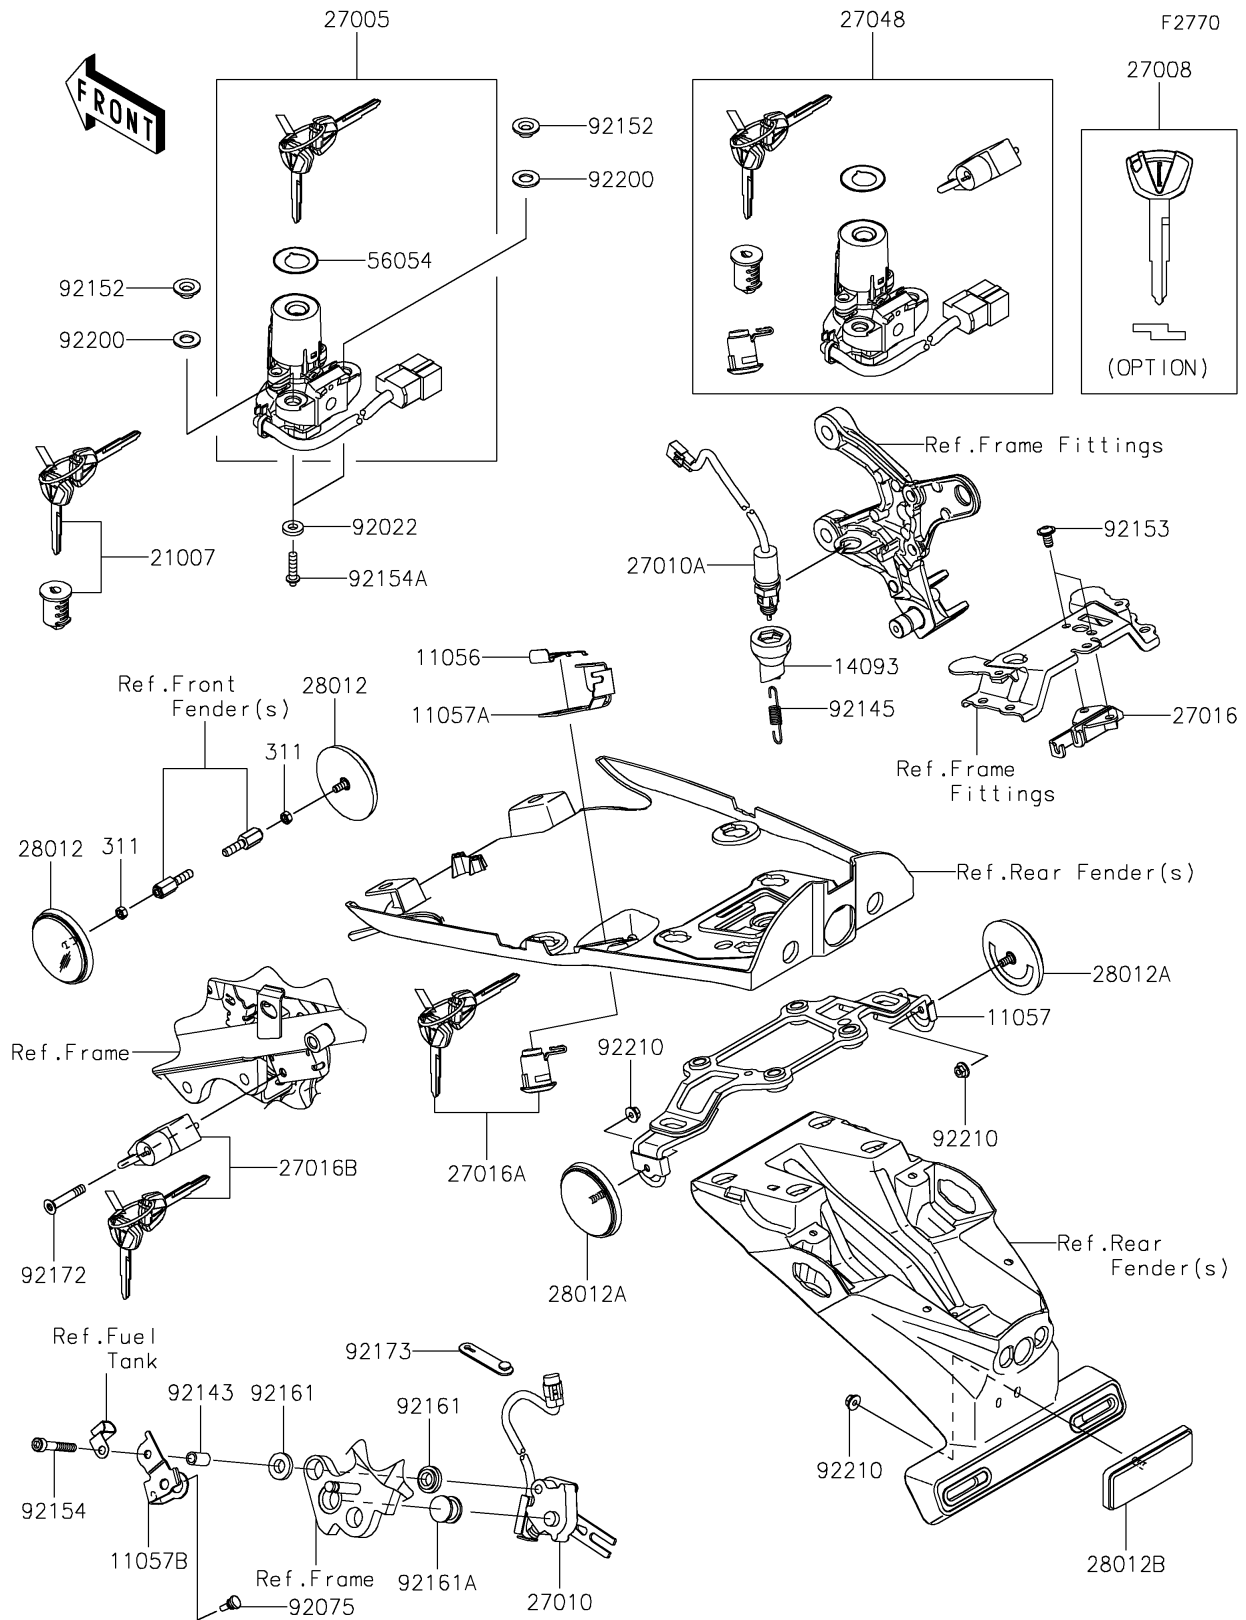

2025 Z900RS ABS

PARTS DIAGRAM

Ignition Switch/Locks/Reflectors

2025 Z900RS ABS

PARTS LIST

Ignition Switch/Locks/Reflectors

ITEM NAME

PART NUMBER

QUANTITY
