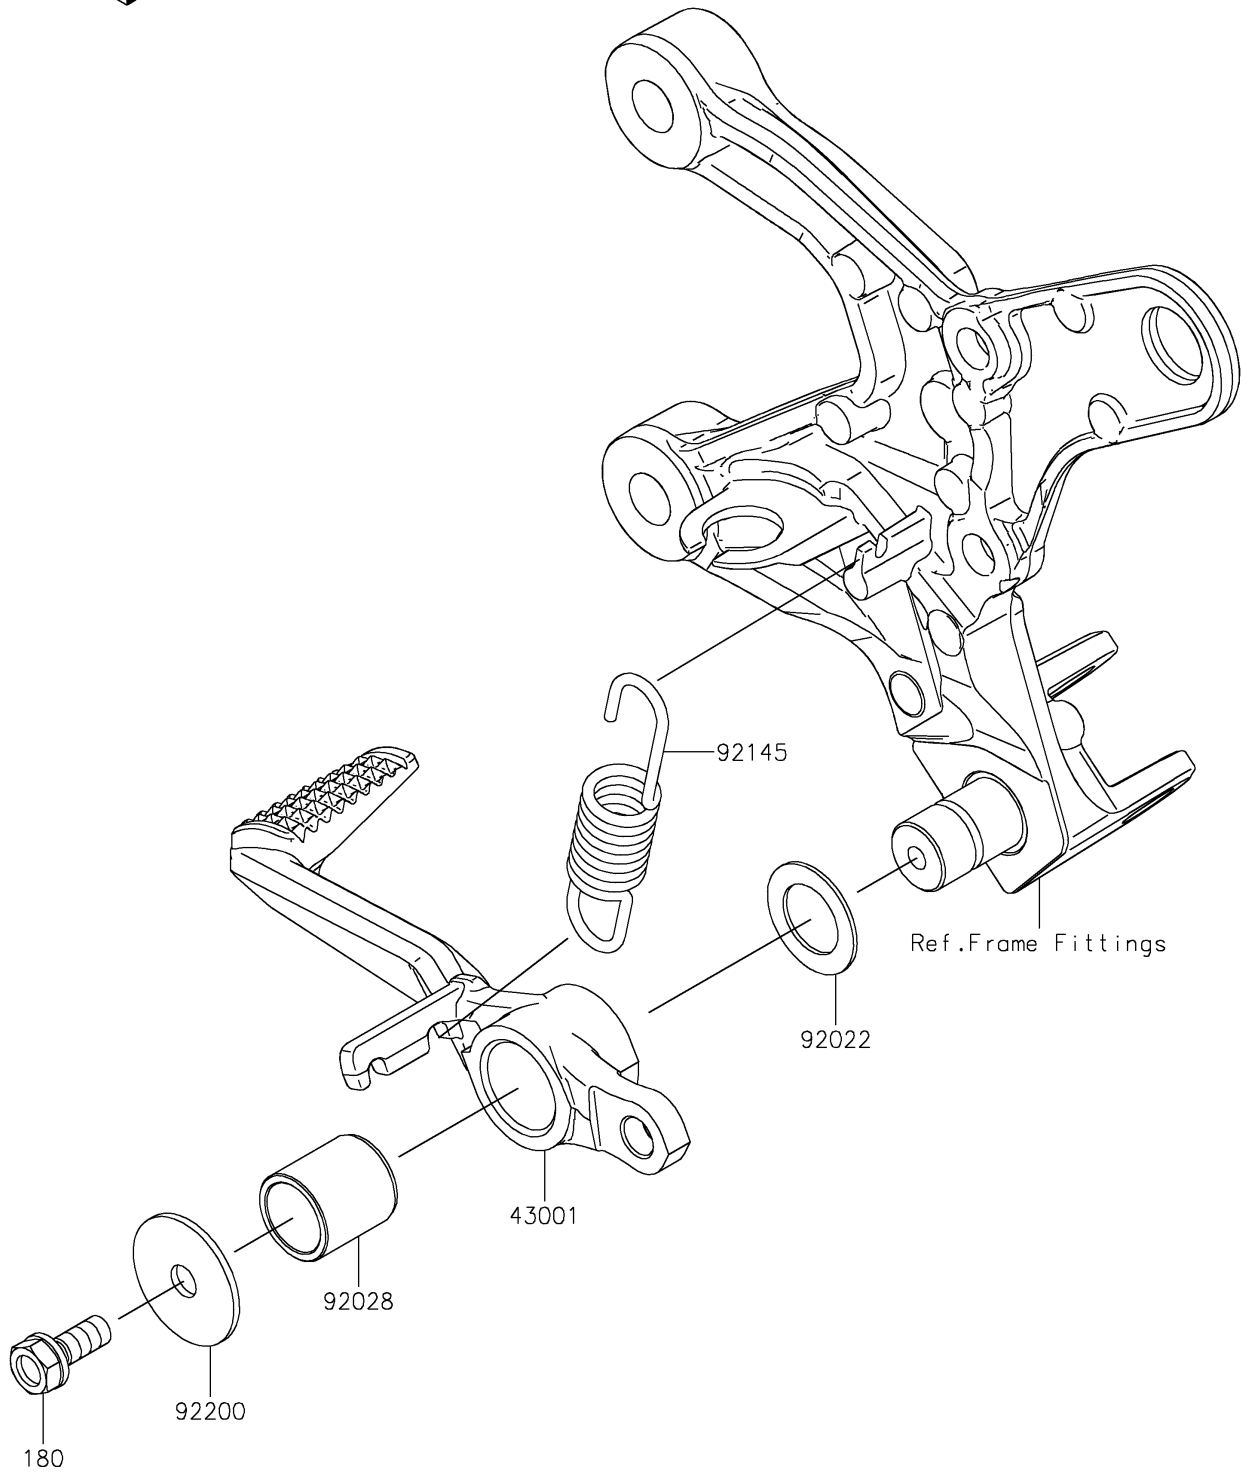

2025 Z900RS ABS

PARTS DIAGRAM

Brake Pedal/Torque Link

F2260

2025 Z900RS ABS

PARTS LIST

Brake Pedal/Torque Link

ITEM NAME

PART NUMBER

QUANTITY
