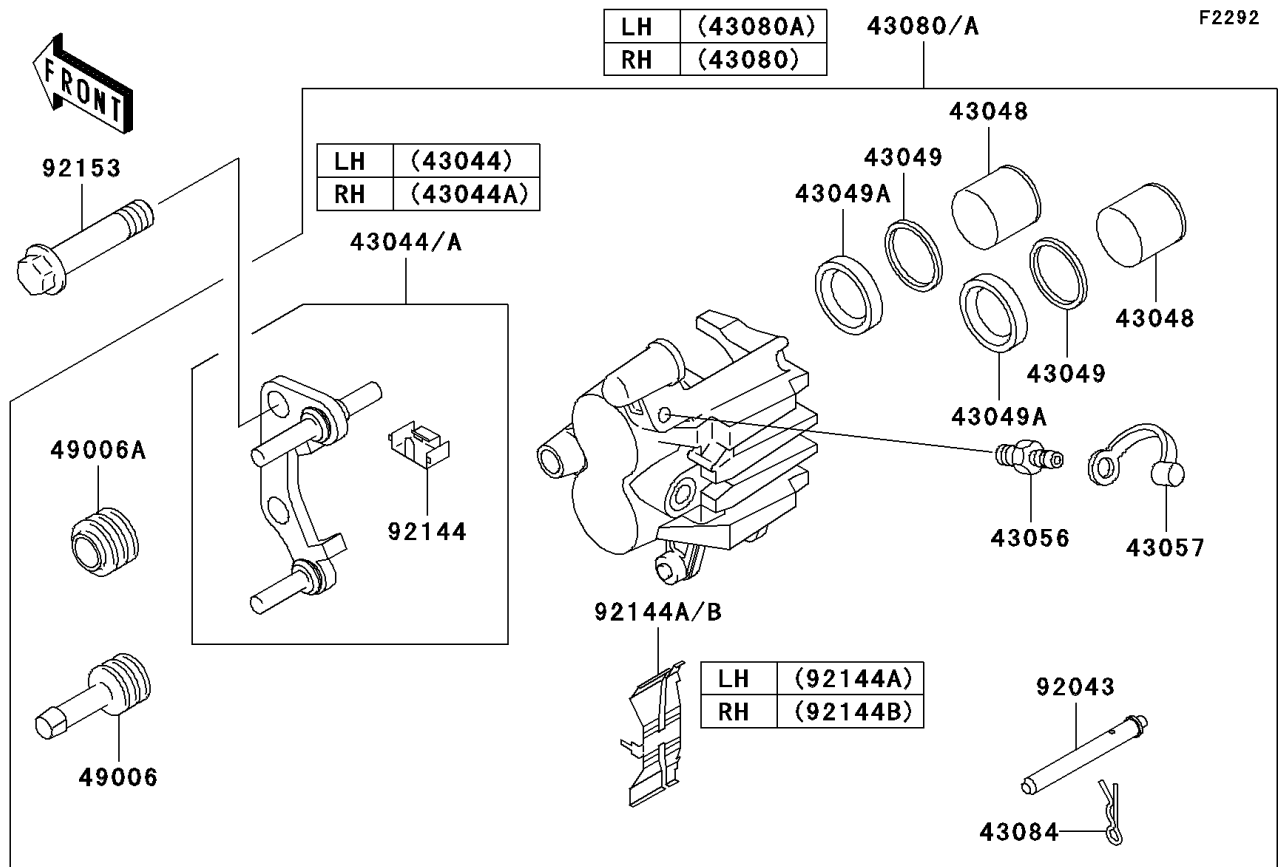

2005 Vulcan 1600 Classic

PARTS DIAGRAM

Front Brake

2005 Vulcan 1600 Classic

PARTS LIST

Front Brake

ITEM NAME

PART NUMBER

QUANTITY
