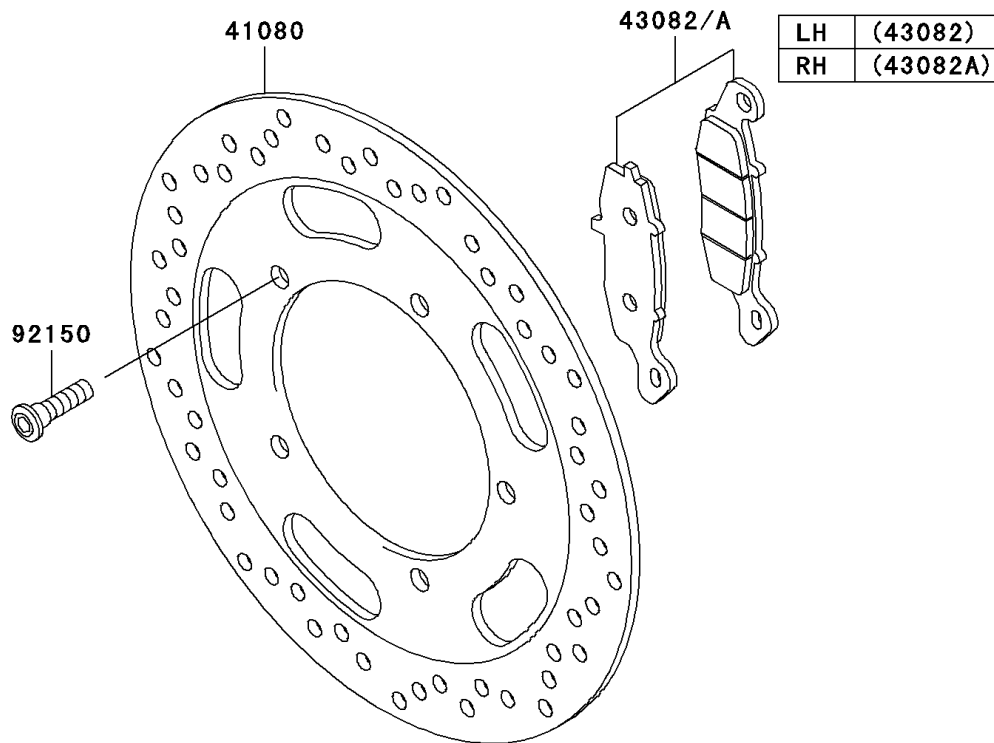

2005 Vulcan 1600 Classic

PARTS DIAGRAM

Front Brake

2005 Vulcan 1600 Classic

PARTS LIST

Front Brake

ITEM NAME

PART NUMBER

QUANTITY
