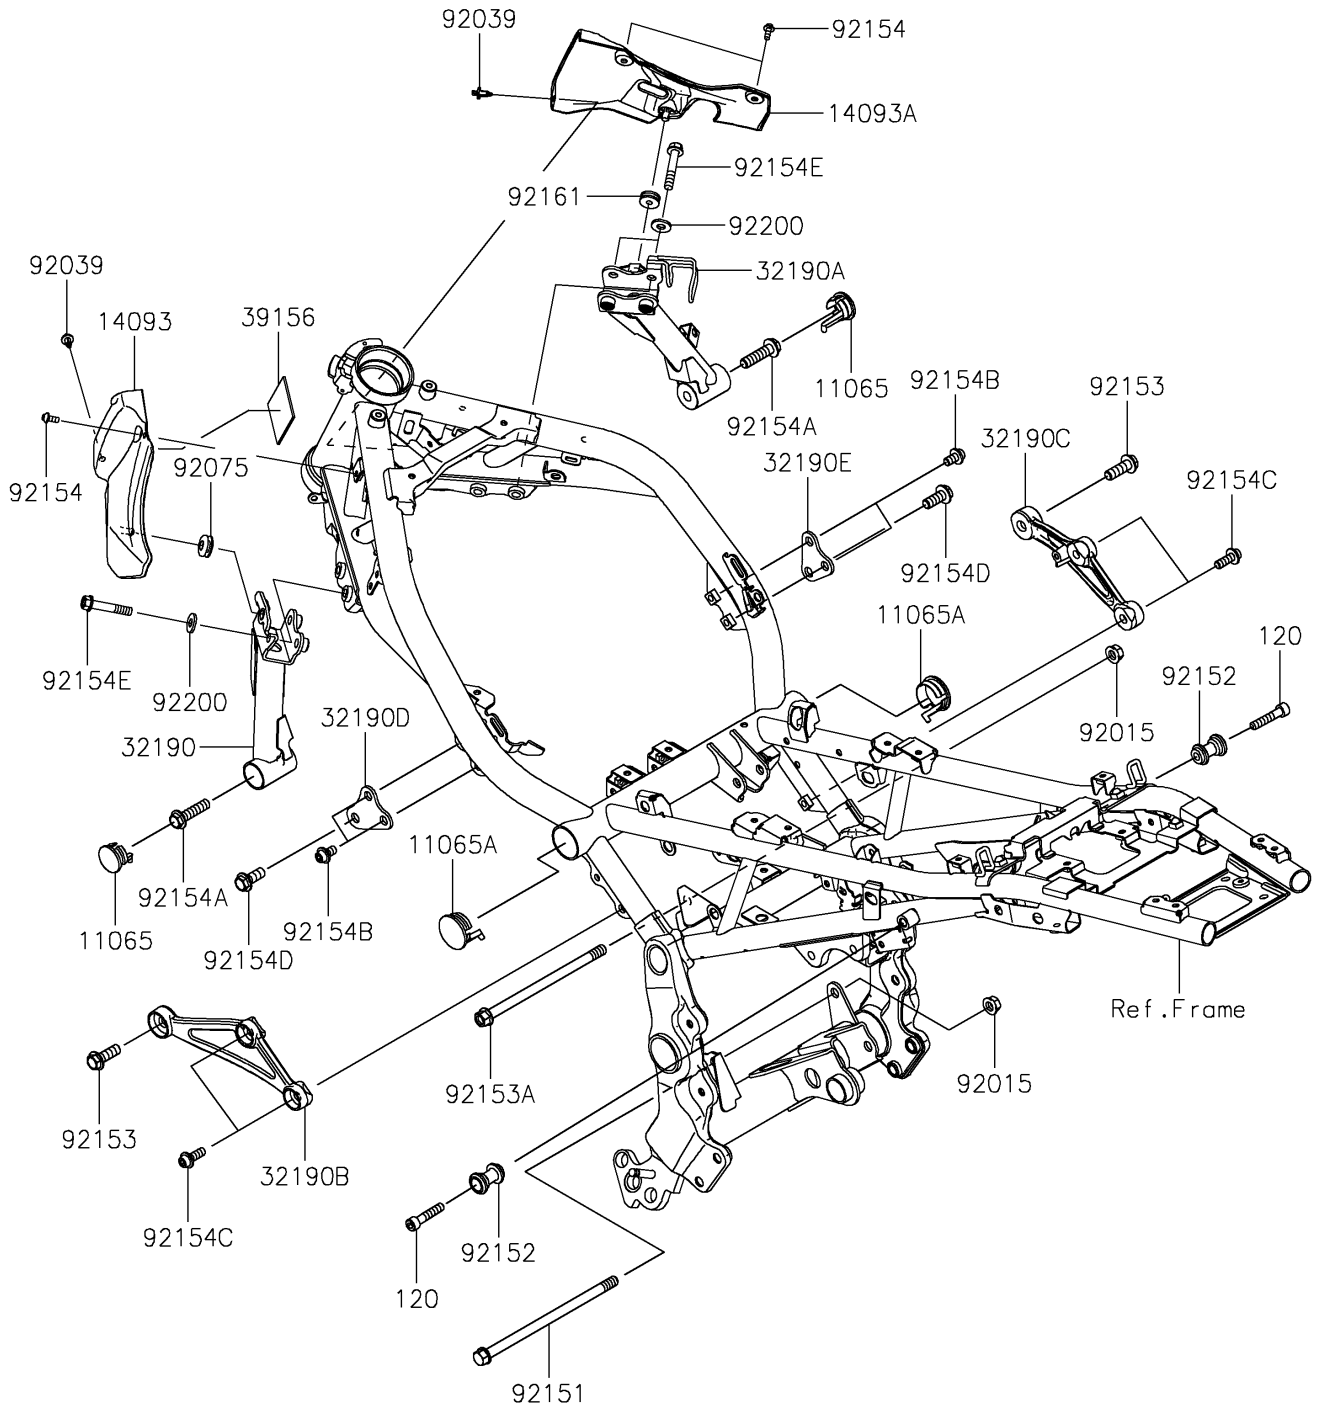

2025 Z900RS ABS

PARTS DIAGRAM

Engine Mount

F2122

2025 Z900RS ABS

PARTS LIST

Engine Mount

Kawasaki

Let the Good Times Roll®

ITEM NAME

PART NUMBER

QUANTITY
