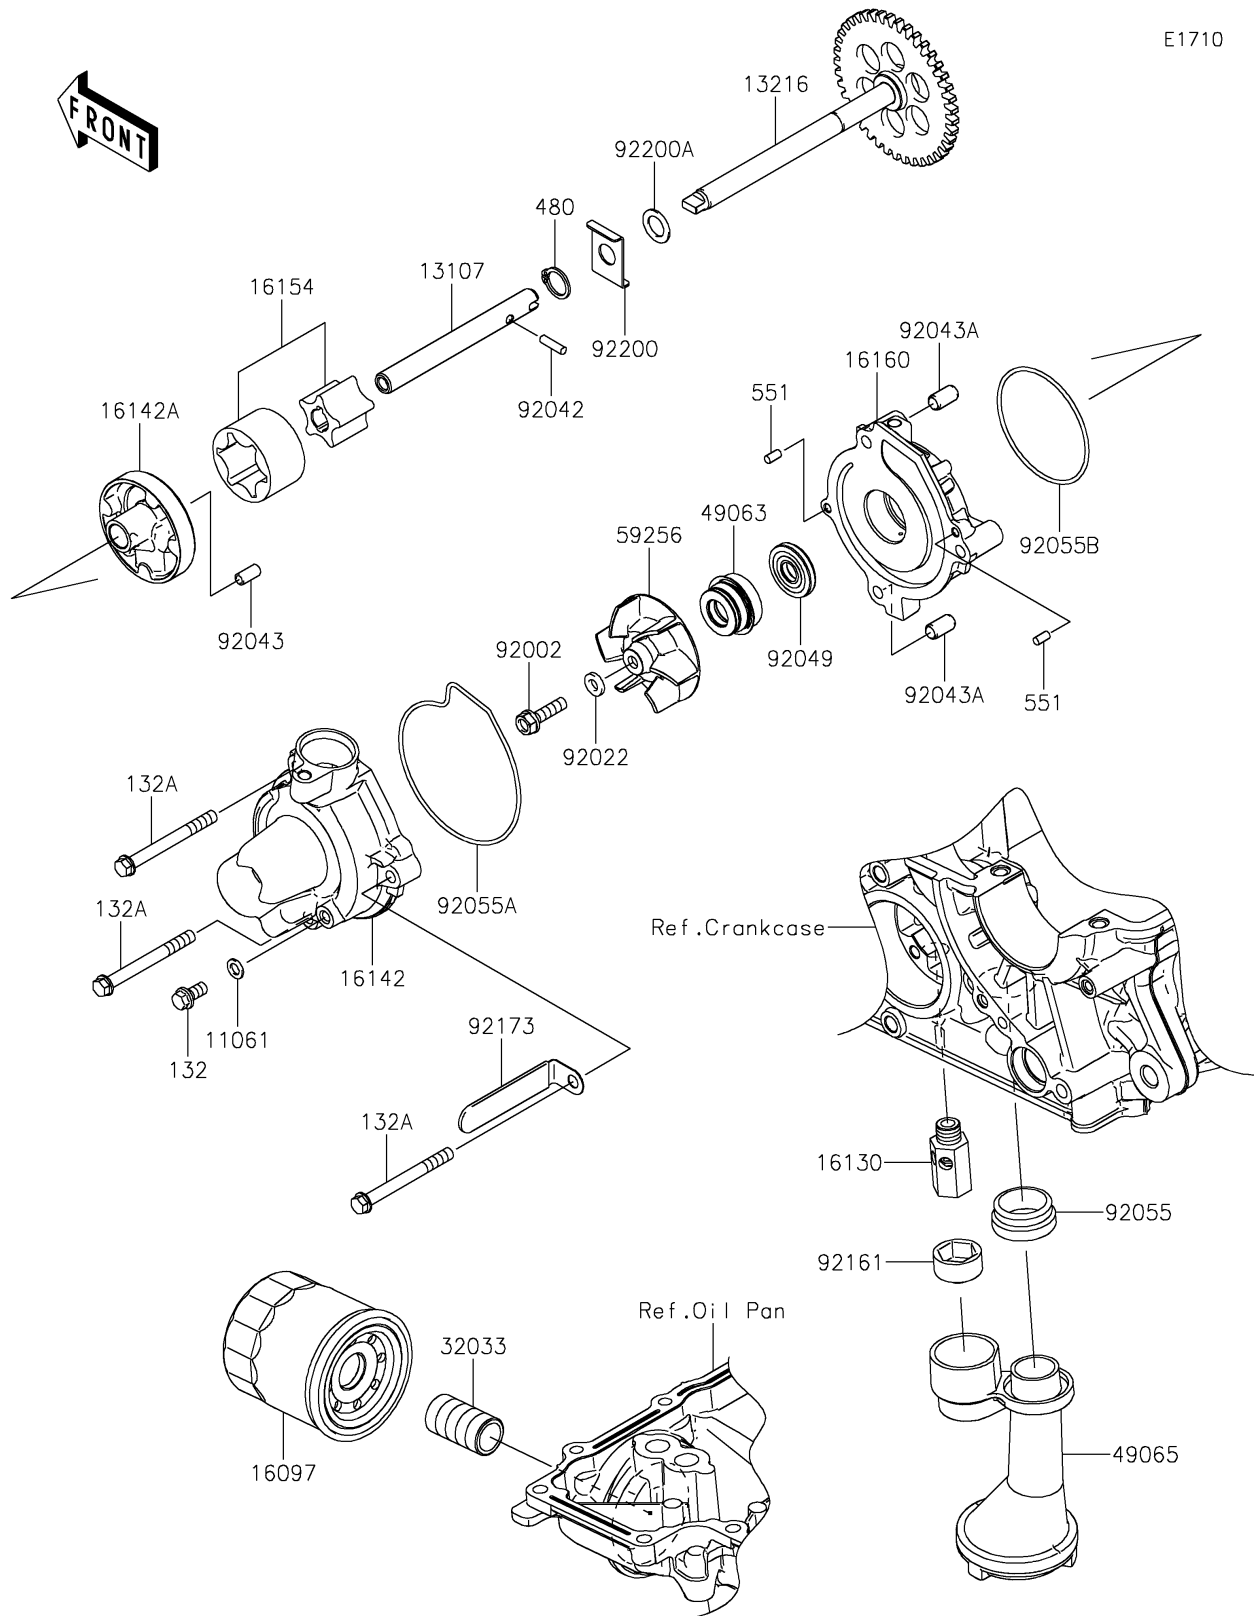

2025 Z900RS ABS

PARTS DIAGRAM

Oil Pump/Oil Filter

E1710

2025 Z900RS ABS

PARTS LIST

Oil Pump/Oil Filter

ITEM NAME

PART NUMBER

QUANTITY
