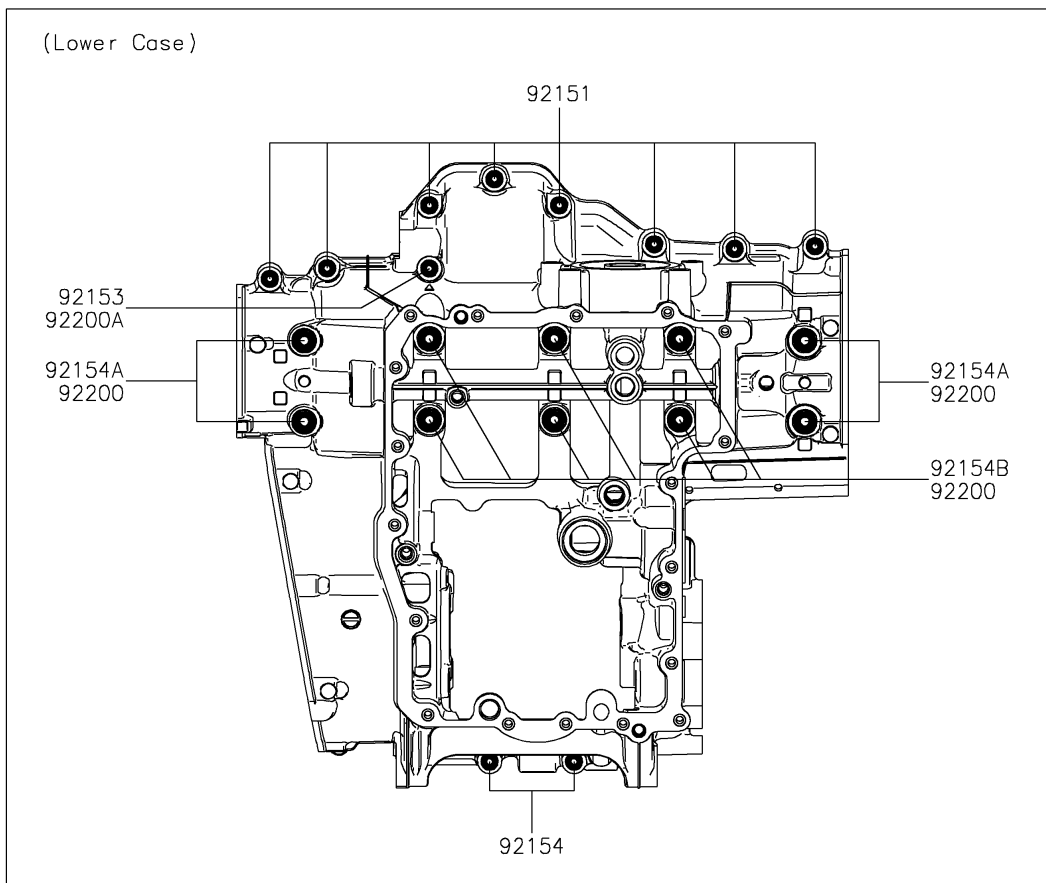

2025 Z900RS ABS

PARTS DIAGRAM

Crankcase Bolt Pattern

E1412

2025 Z900RS ABS

PARTS LIST

Crankcase Bolt Pattern

ITEM NAME

PART NUMBER

QUANTITY
