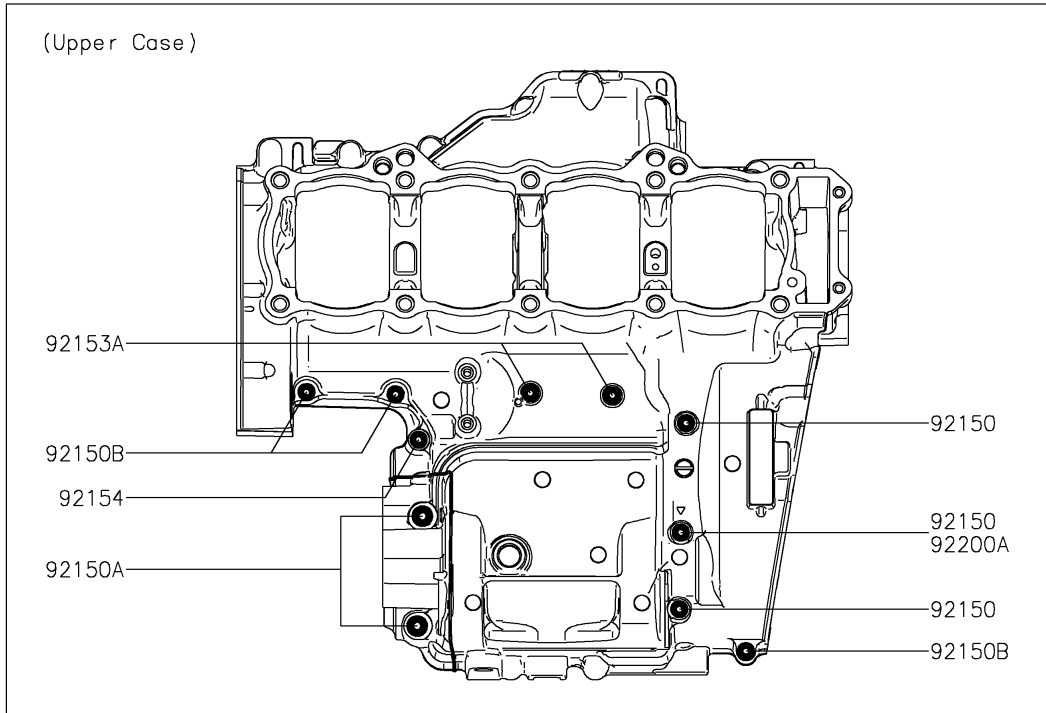

2025 Z900RS ABS

PARTS DIAGRAM

Crankcase Bolt Pattern

E1412

2025 Z900RS ABS

PARTS LIST

Crankcase Bolt Pattern

ITEM NAME

PART NUMBER

QUANTITY
