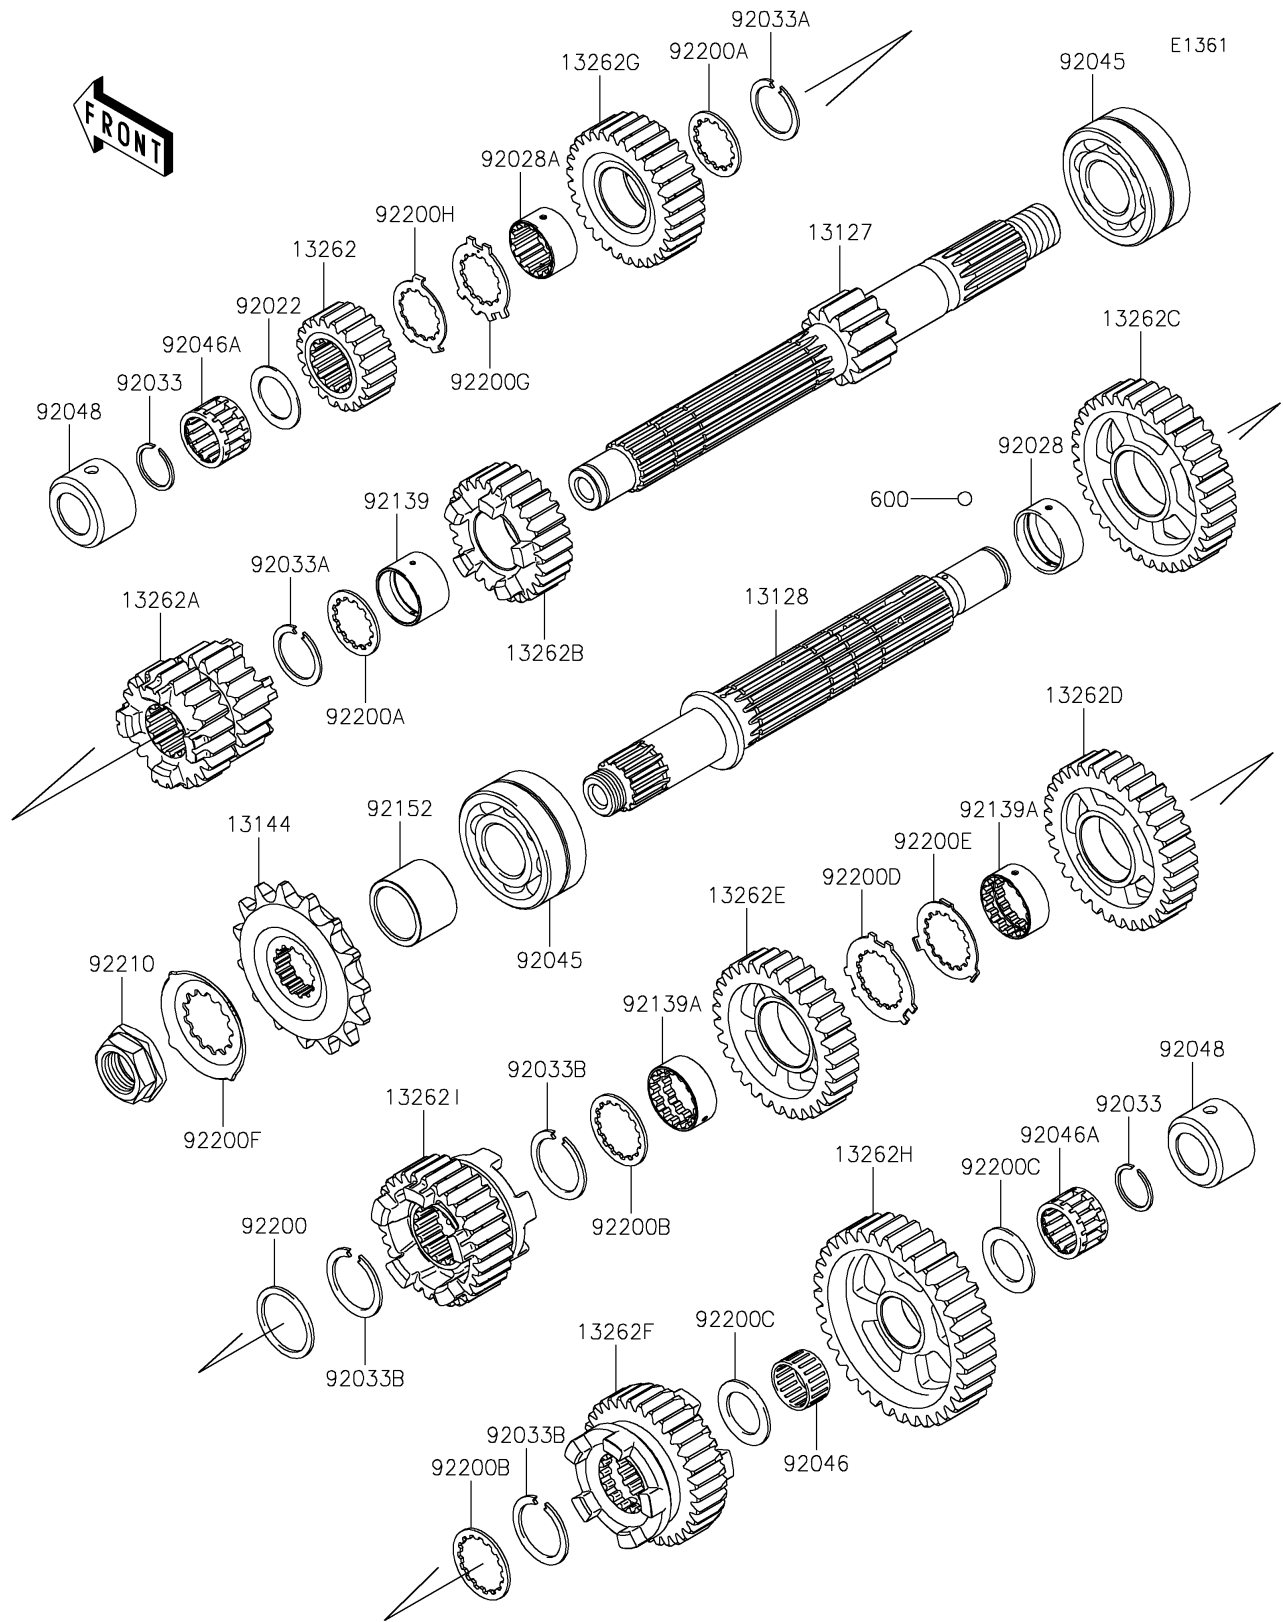

2025 Z900RS ABS

PARTS DIAGRAM

Transmission

2025 Z900RS ABS

PARTS LIST

Transmission

Kawasaki

Let the Good Times Roll®

ITEM NAME

PART NUMBER

QUANTITY
