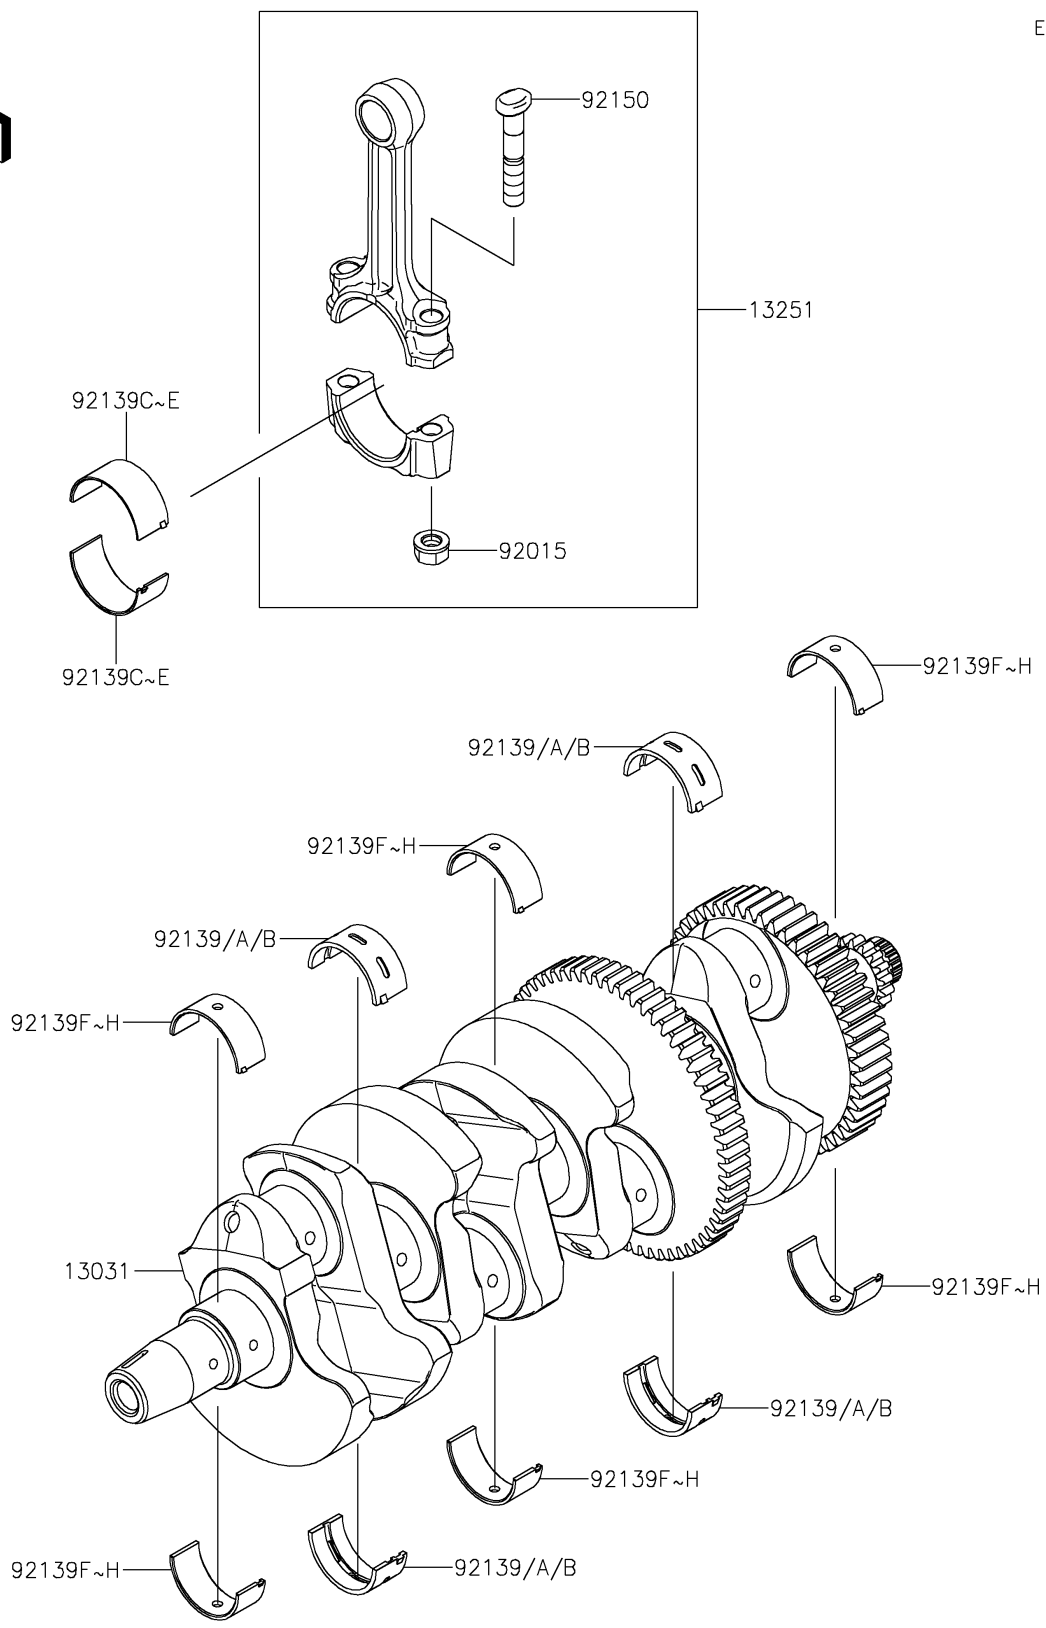

2025 Z900RS ABS

PARTS DIAGRAM

Crankshaft

E1321

2025 Z900RS ABS

PARTS LIST

Crankshaft

ITEM NAME

PART NUMBER

QUANTITY
