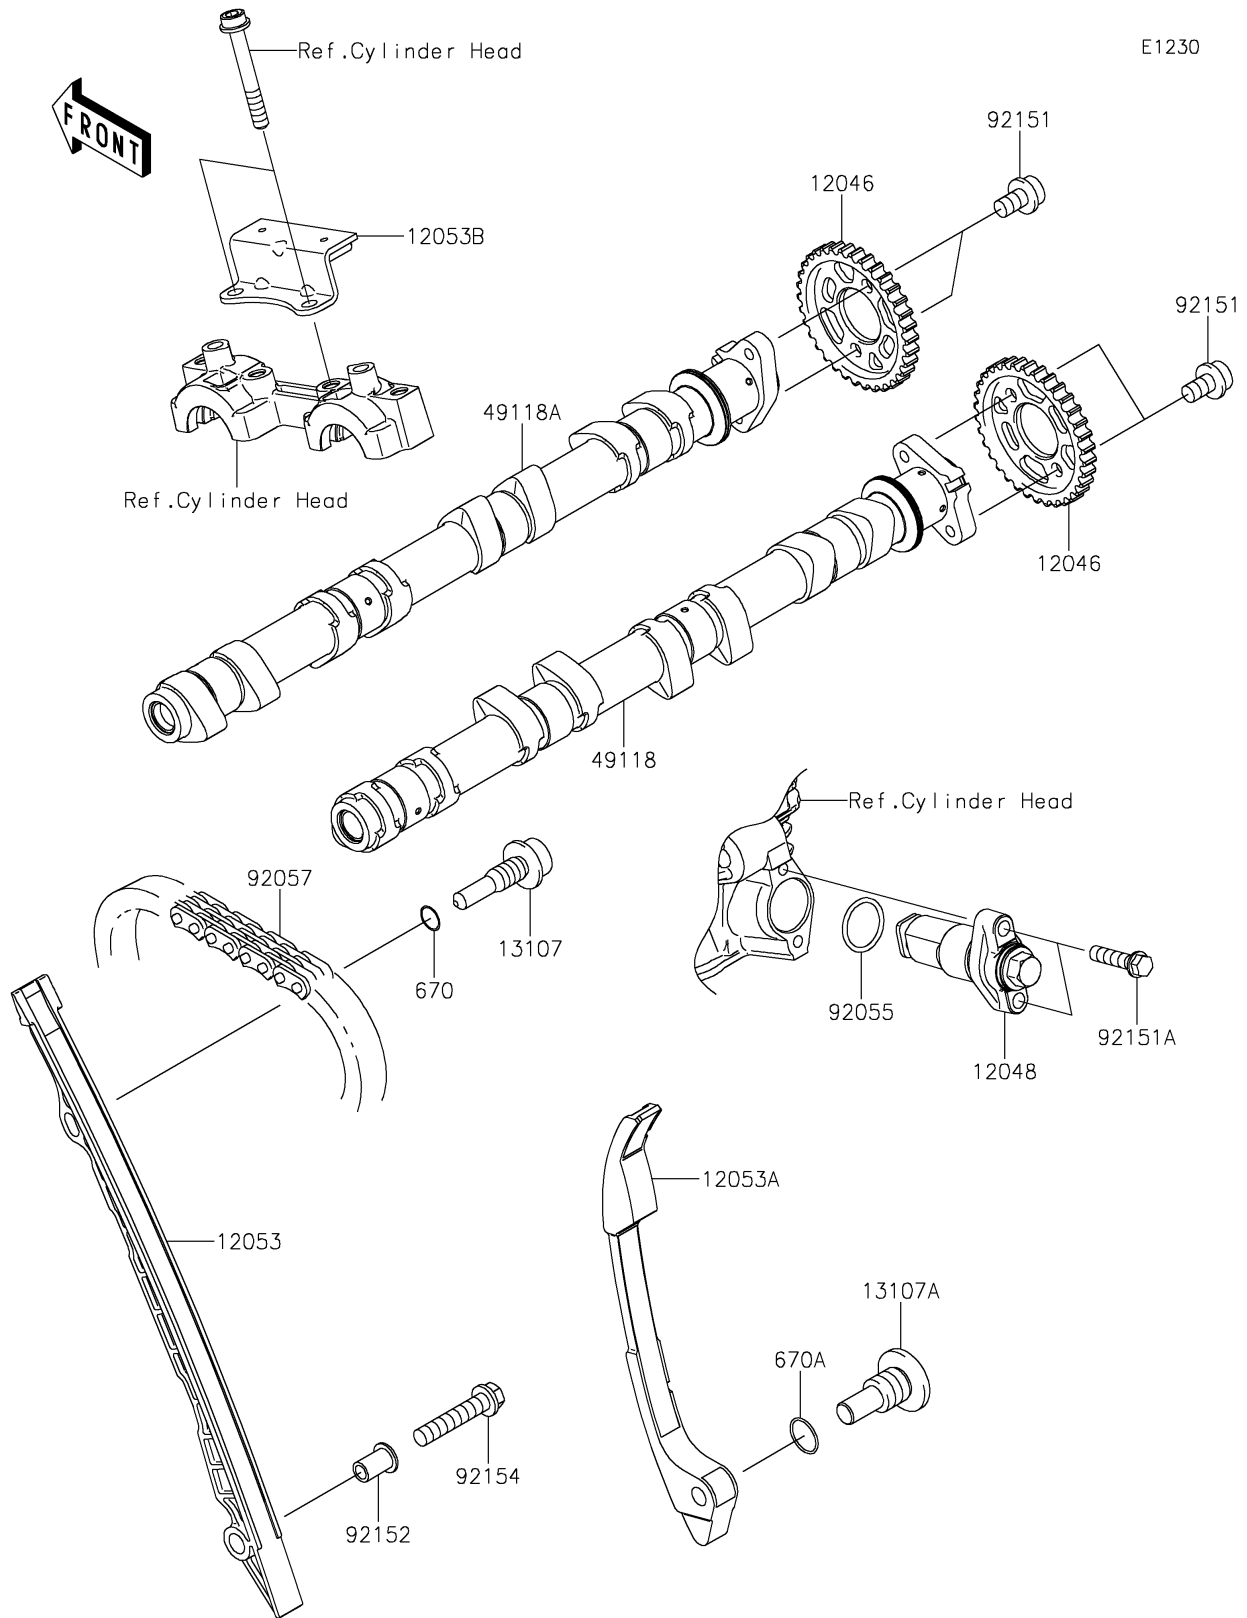

2025 Z900RS ABS

PARTS DIAGRAM

Camshaft(s)/Tensioner

2025 Z900RS ABS

PARTS LIST

Camshaft(s)/Tensioner

Kawasaki

Let the Good Times Roll®

ITEM NAME

PART NUMBER

QUANTITY
