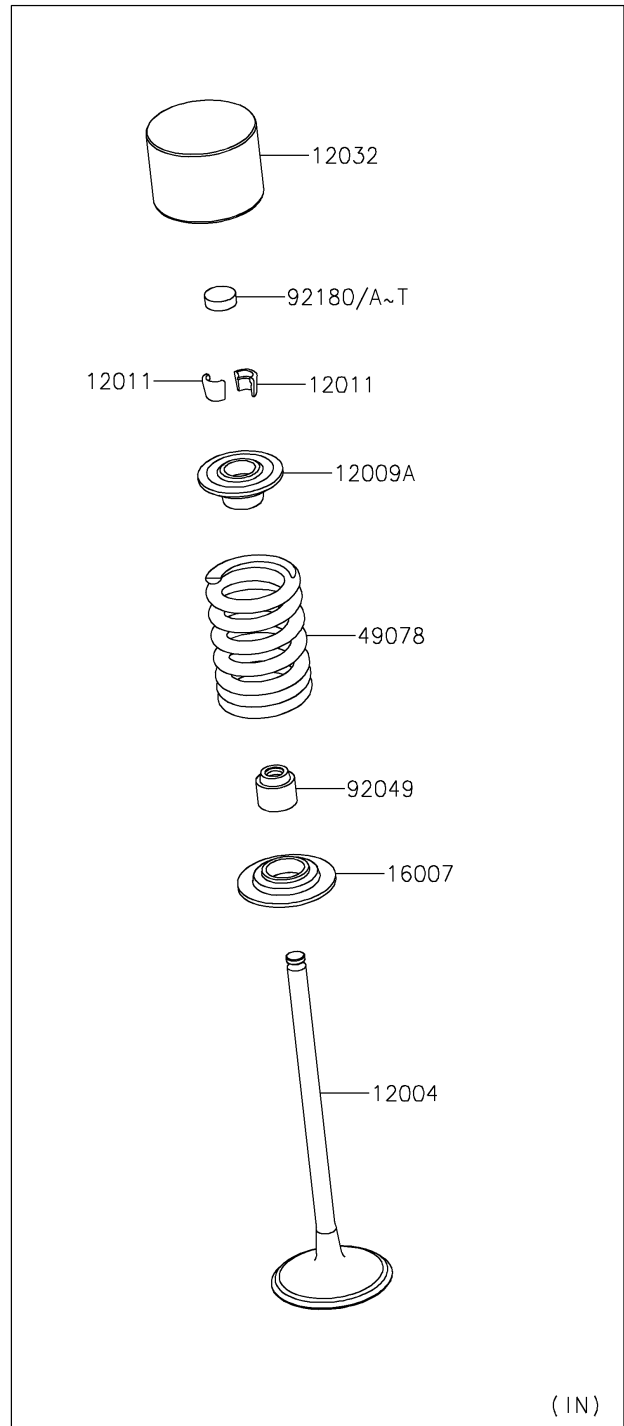

2025 Z900RS ABS

PARTS DIAGRAM

Valve(s)

E1210

2025 Z900RS ABS

PARTS LIST

Valve(s)

ITEM NAME

PART NUMBER

QUANTITY
