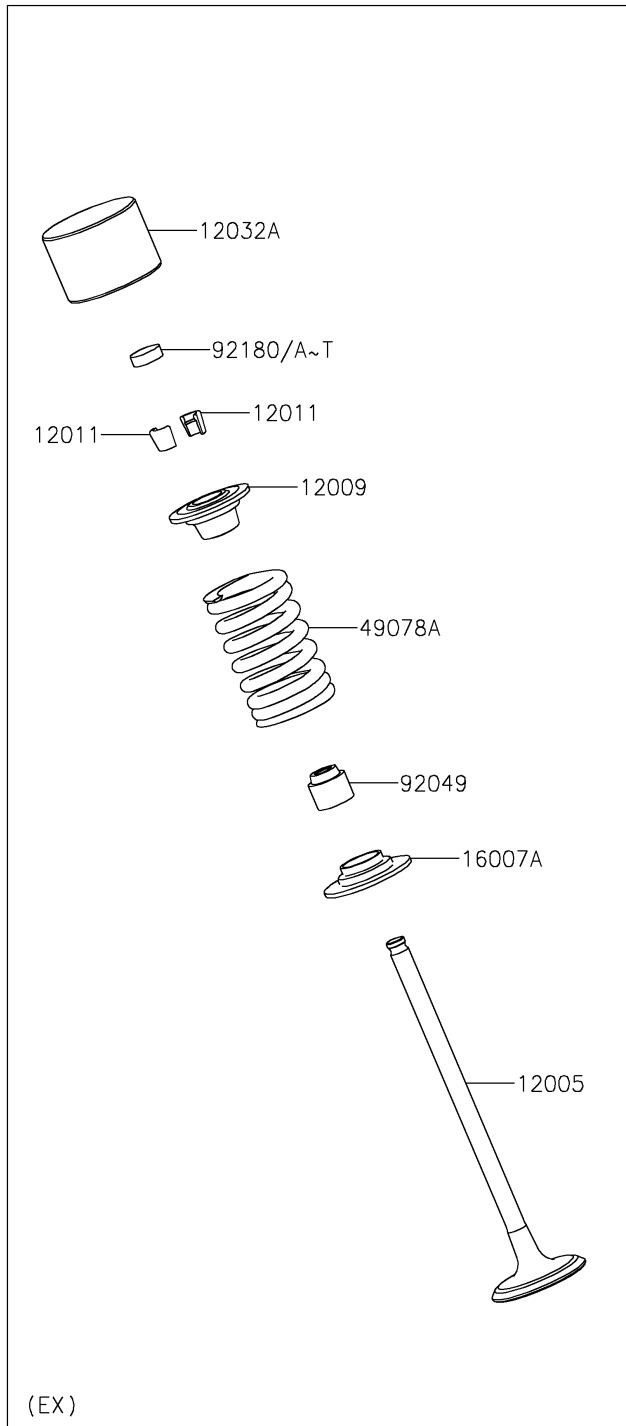

2025 Z900RS ABS

PARTS DIAGRAM

Valve(s)

E1210

2025 Z900RS ABS

PARTS LIST

Valve(s)

ITEM NAME

PART NUMBER

QUANTITY
