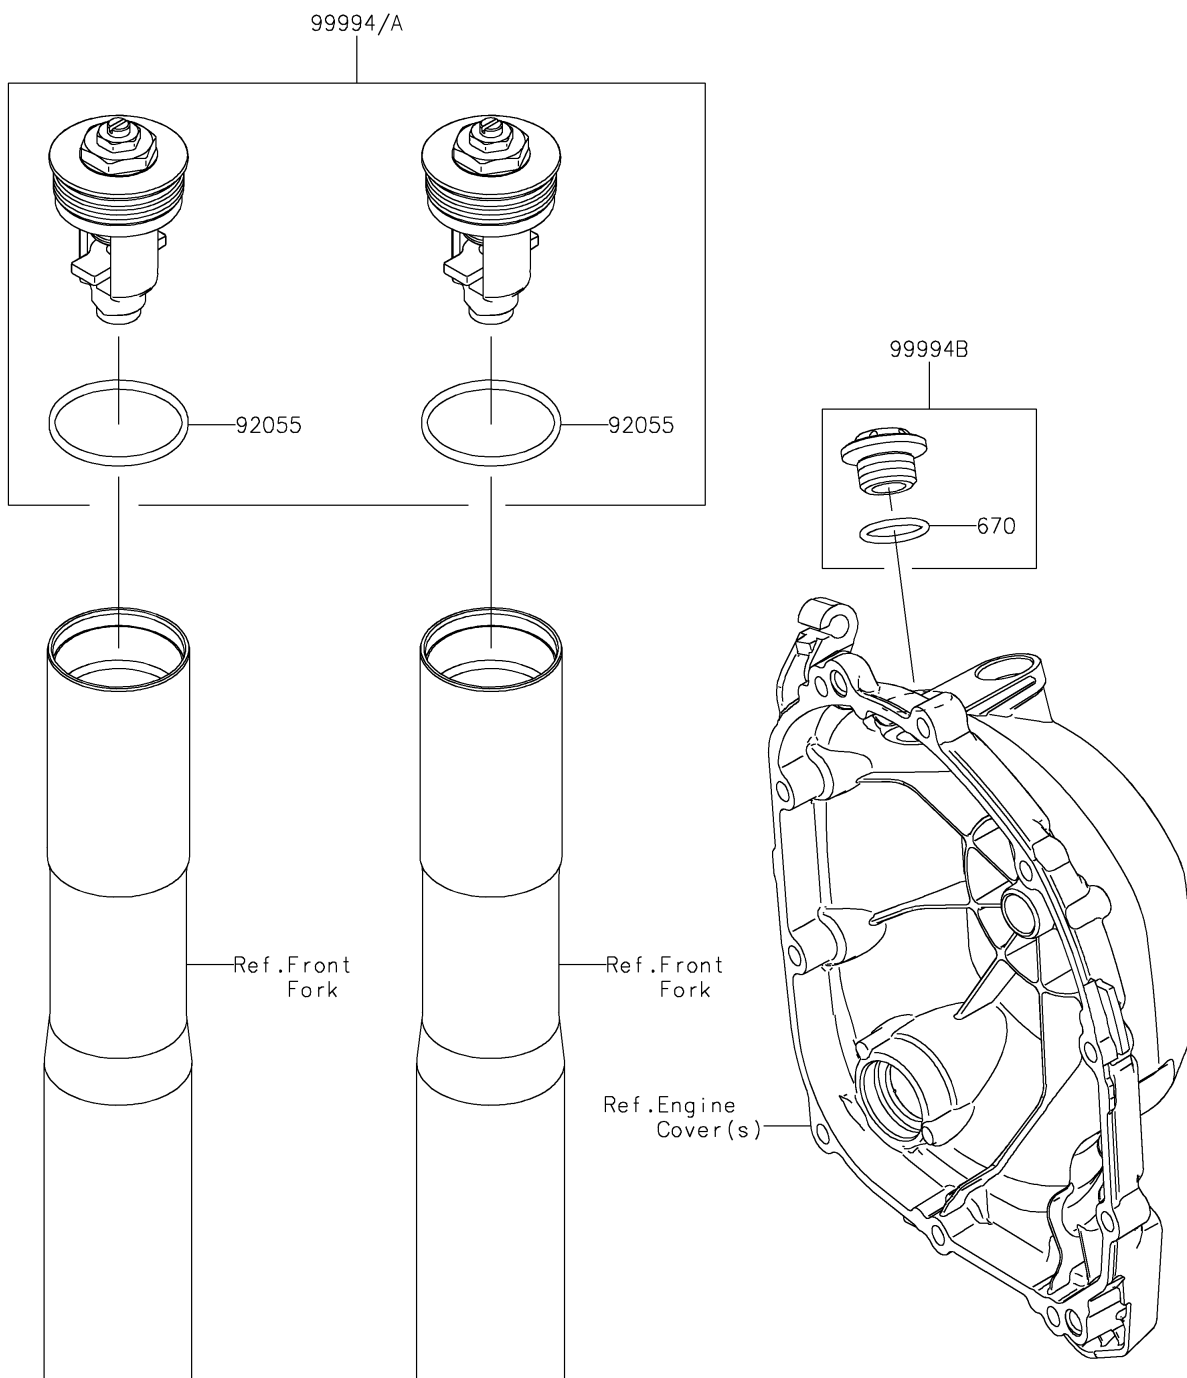

2025 Z900RS SE

PARTS DIAGRAM

Accessory(Cap)

Kawasaki

Let the Good Times Roll®

F2910G

2025 Z900RS SE

PARTS LIST

Accessory(Cap)

Kawasaki

Let the Good Times Roll®

ITEM NAME

PART NUMBER

QUANTITY
