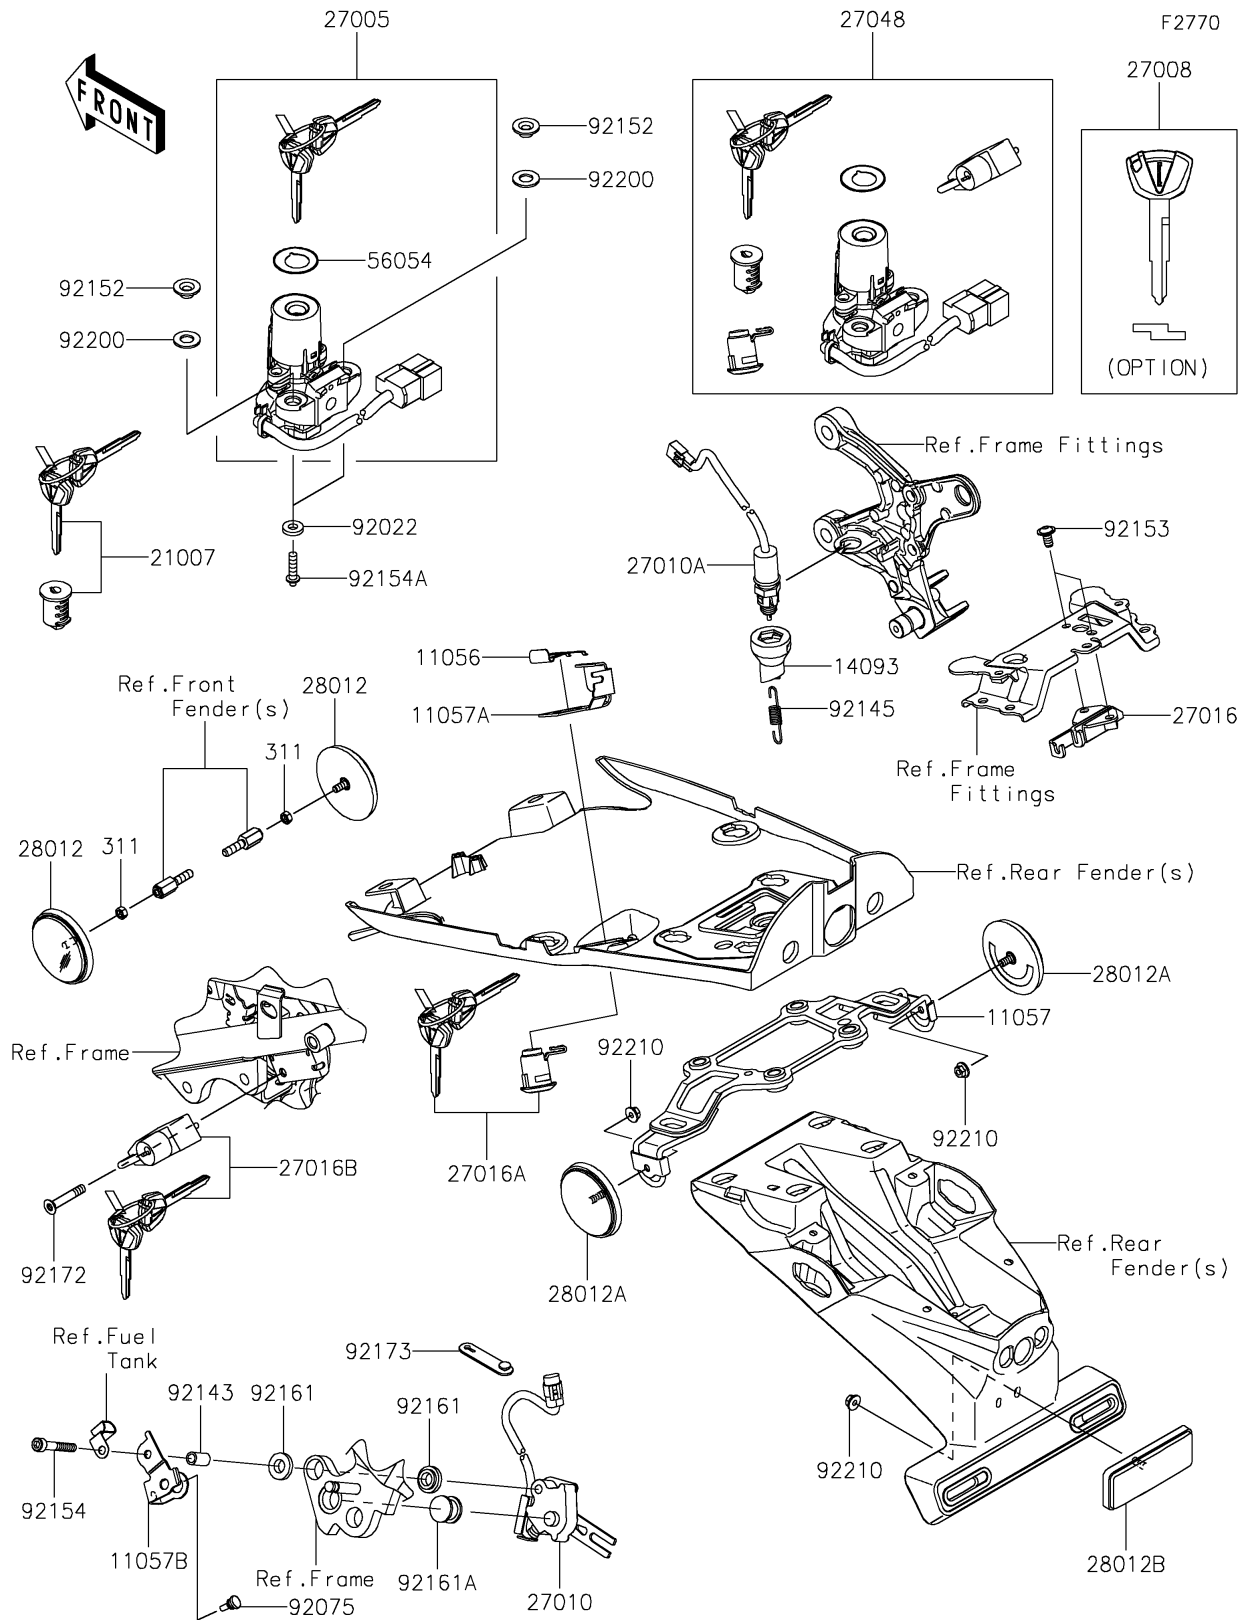

2025 Z900RS SE

PARTS DIAGRAM

Ignition Switch/Locks/Reflectors

2025 Z900RS SE

PARTS LIST

Ignition Switch/Locks/Reflectors

ITEM NAME

PART NUMBER

QUANTITY
