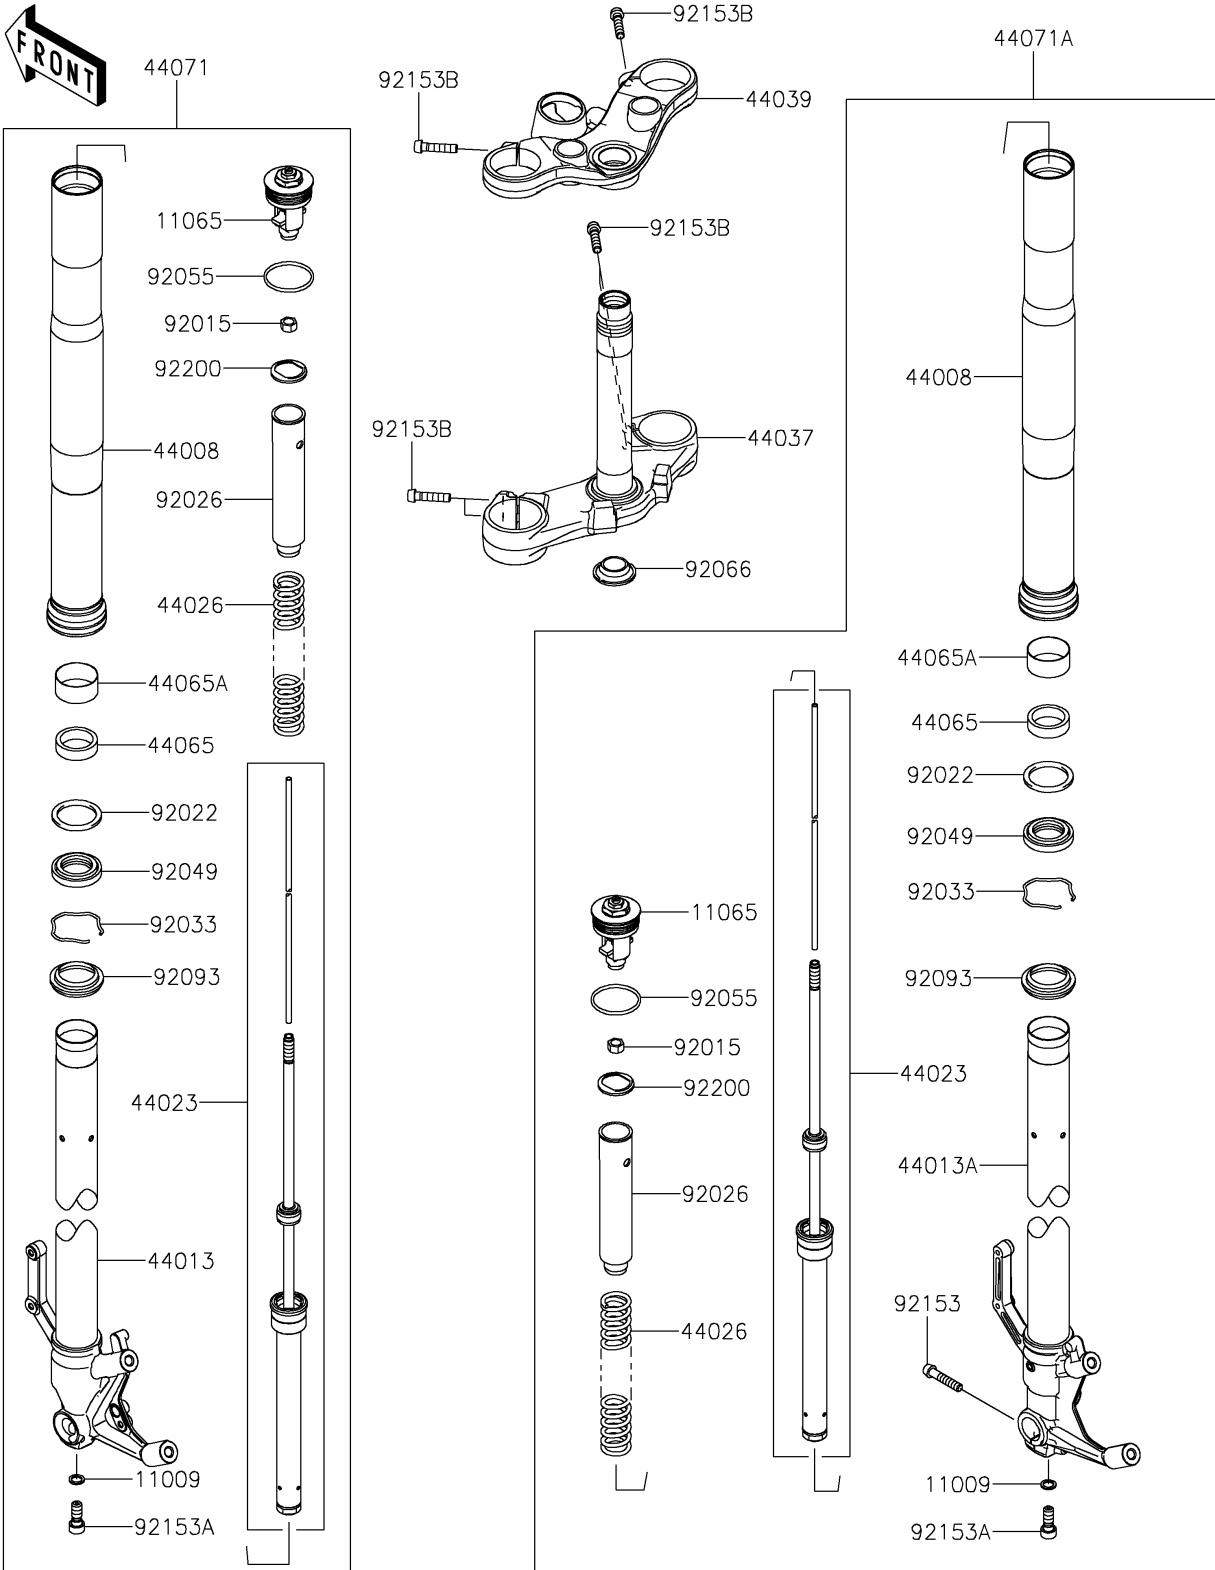

2023 Z900RS SE

PARTS DIAGRAM

Front Fork

F2340

2023 Z900RS SE

PARTS LIST

Front Fork

Kawasaki

Let the Good Times Roll®

ITEM NAME

PART NUMBER

QUANTITY
