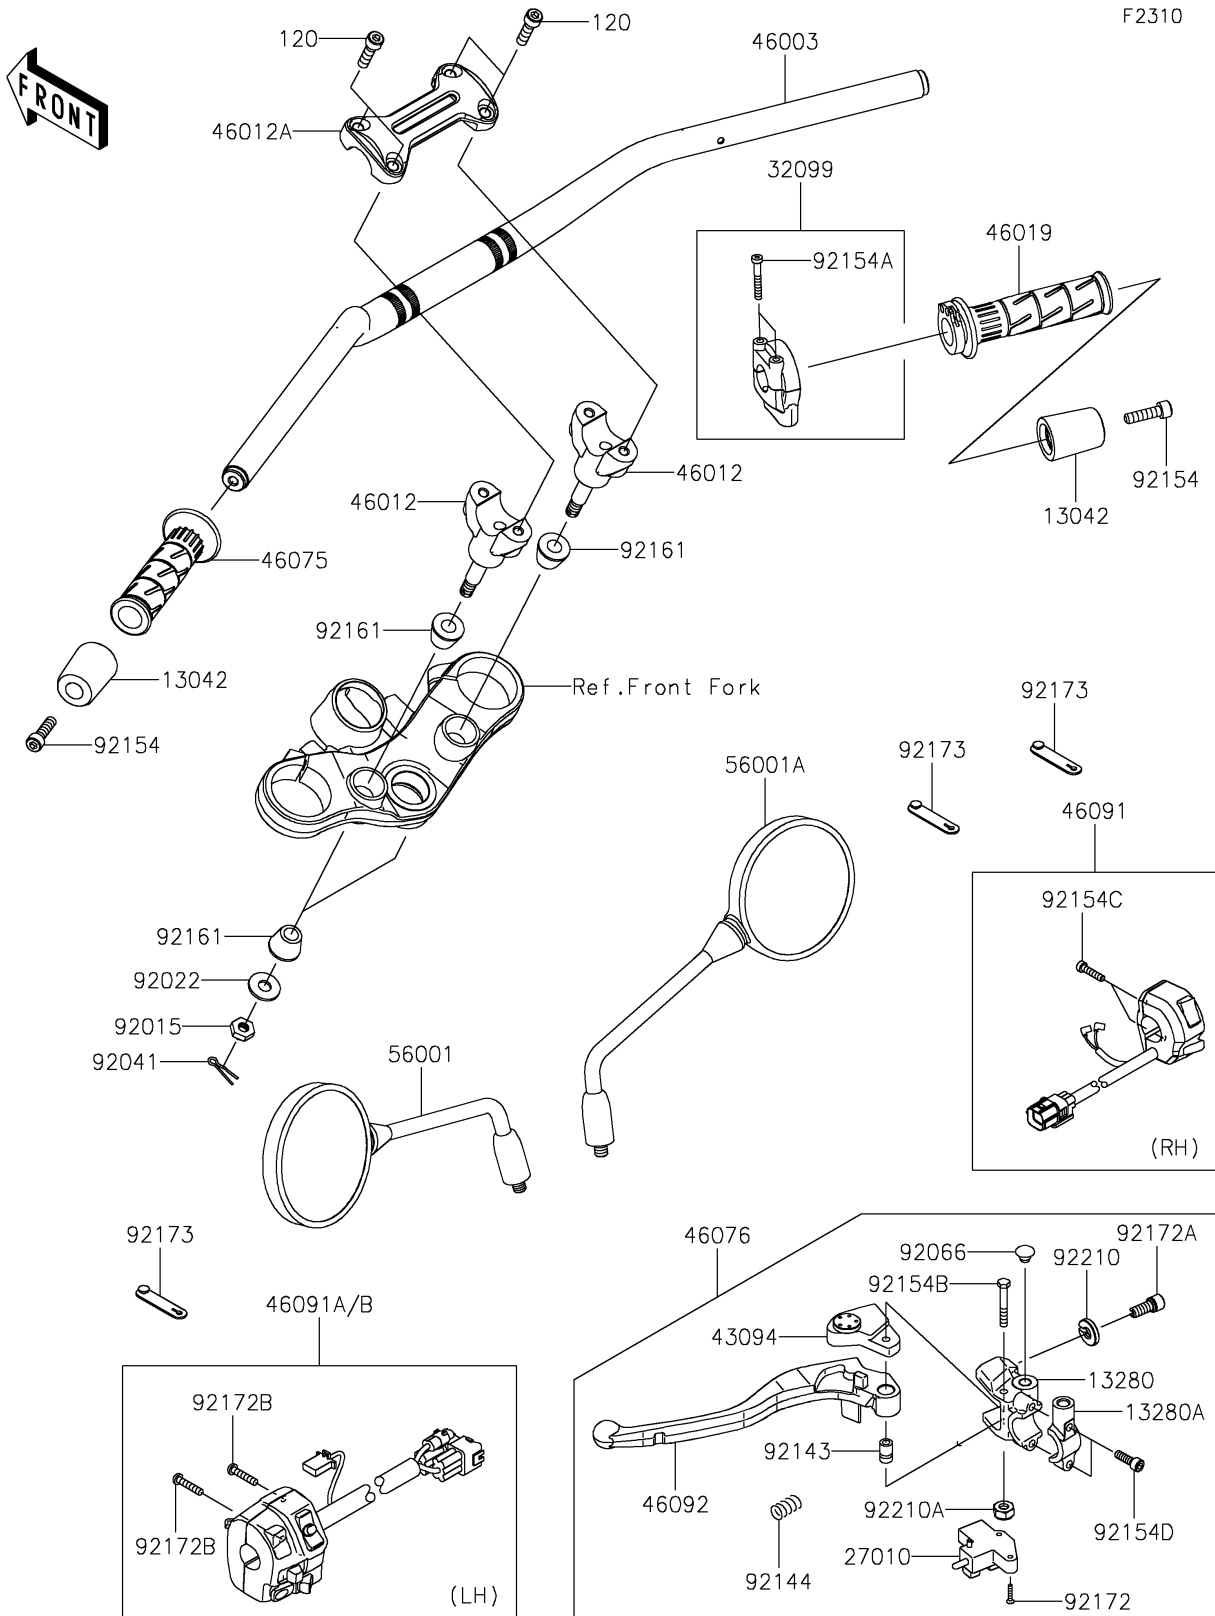

2022 Z900RS SE

PARTS DIAGRAM

Handlebar

2022 Z900RS SE

PARTS LIST

Handlebar

ITEM NAME	PART NUMBER	QUANTITY
WEIGHT,HANDLE (Ref # 13042)	13042-5007	2
HOLDER,CLUTCH LEVER (Ref # 13280)	13280-0248	1
HOLDER,CLUTCH LEVER (Ref # 13280A)	13280-0772	1
SWITCH,CLUTCH (Ref # 27010)	27010-0854	1
CASE,THROTTLE (Ref # 32099)	32099-0767	1
ADJUSTER (Ref # 43094)	43094-0008	1
HANDLE (Ref # 46003)	46003-0687	1
HOLDER-HANDLE,LWR,F.S.BLACK (Ref # 46012)	46012-0381-18R	2
HOLDER-HANDLE,UPP,F.S.BLACK (Ref # 46012A)	46012-0382-18R	1
GRIP-ASSY,THROTTLE (Ref # 46019)	46019-0001	1
GRIP,HANDLE,LH (Ref # 46075)	46075-1144	1
LEVER-ASSY-GRIP (Ref # 46076)	46076-0139	1
HOUSING-ASSY-CONTROL,RH (Ref # 46091)	46091-0507	1
HOUSING-ASSY-CONTROL,LH (Ref # 46091A)	46091-0617	1
LEVER-GRIP (Ref # 46092)	46092-0570	1
MIRROR-ASSY,LH,CCC (Ref # 56001)	56001-0403	1
MIRROR-ASSY,RH,CCC (Ref # 56001A)	56001-0404	1
NUT,LOCK,10MM (Ref # 92015)	92015-1962	2
WASHER,10.5X26X2.3,BLACK (Ref # 92022)	92022-1396	2
COTTER,8MM (Ref # 92041)	92041-1060	2
PLUG,9.5X8,POLYETHYLENE (Ref # 92066)	92066-1077	1
COLLAR (Ref # 92143)	92143-1379	1
SPRING (Ref # 92144)	92144-1467	1
BOLT,SOCKET,8X30 (Ref # 92154)	92154-0502	2
BOLT,SOCKET,5X35 (Ref # 92154A)	92154-1530	2
BOLT (Ref # 92154B)	92154-2318	1
BOLT,5X22 (Ref # 92154C)	92154-2483	2
BOLT,SOCKET,6X20 (Ref # 92154D)	92154-2644	2
DAMPER,HANDLE HOLDER (Ref # 92161)	92161-0113	4

2022 Z900RS SE

PARTS LIST

Handlebar

ITEM NAME	PART NUMBER	QUANTITY
SCREW,3X16 (Ref # 92172)	92172-0183	2
SCREW (Ref # 92172A)	92172-1138	1
SCREW-PAN-CROS,5X25 (Ref # 92172B)	92172-1140	2
CLAMP,RUBBER PLATE (Ref # 92173)	92173-1229	3
NUT (Ref # 92210)	92210-1519	1
NUT,LOCK,6MM (Ref # 92210A)	92210-1544	1
BOLT-SOCKET,8X30 (Ref # 120)	120CC0830	4