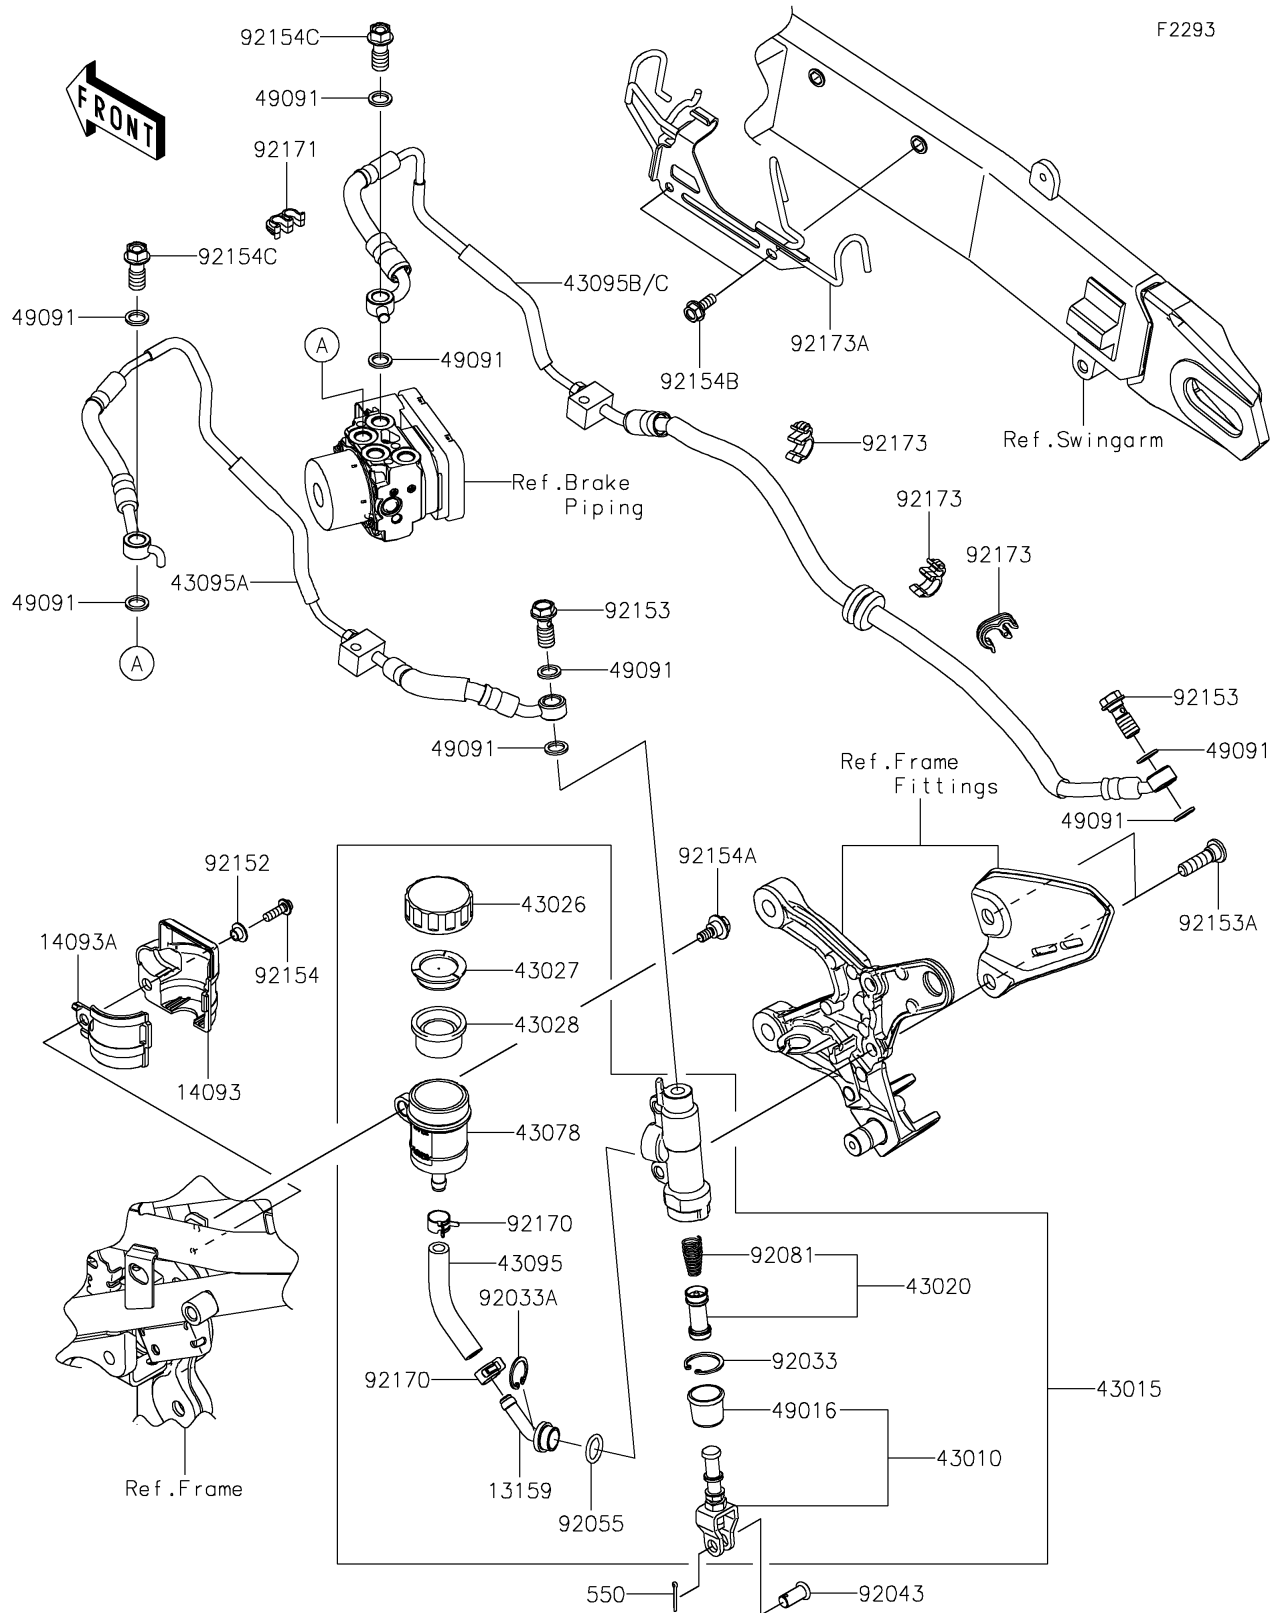

2025 Z900RS SE

PARTS DIAGRAM

Rear Master Cylinder

2025 Z900RS SE

PARTS LIST

Rear Master Cylinder

ITEM NAME

PART NUMBER

QUANTITY
